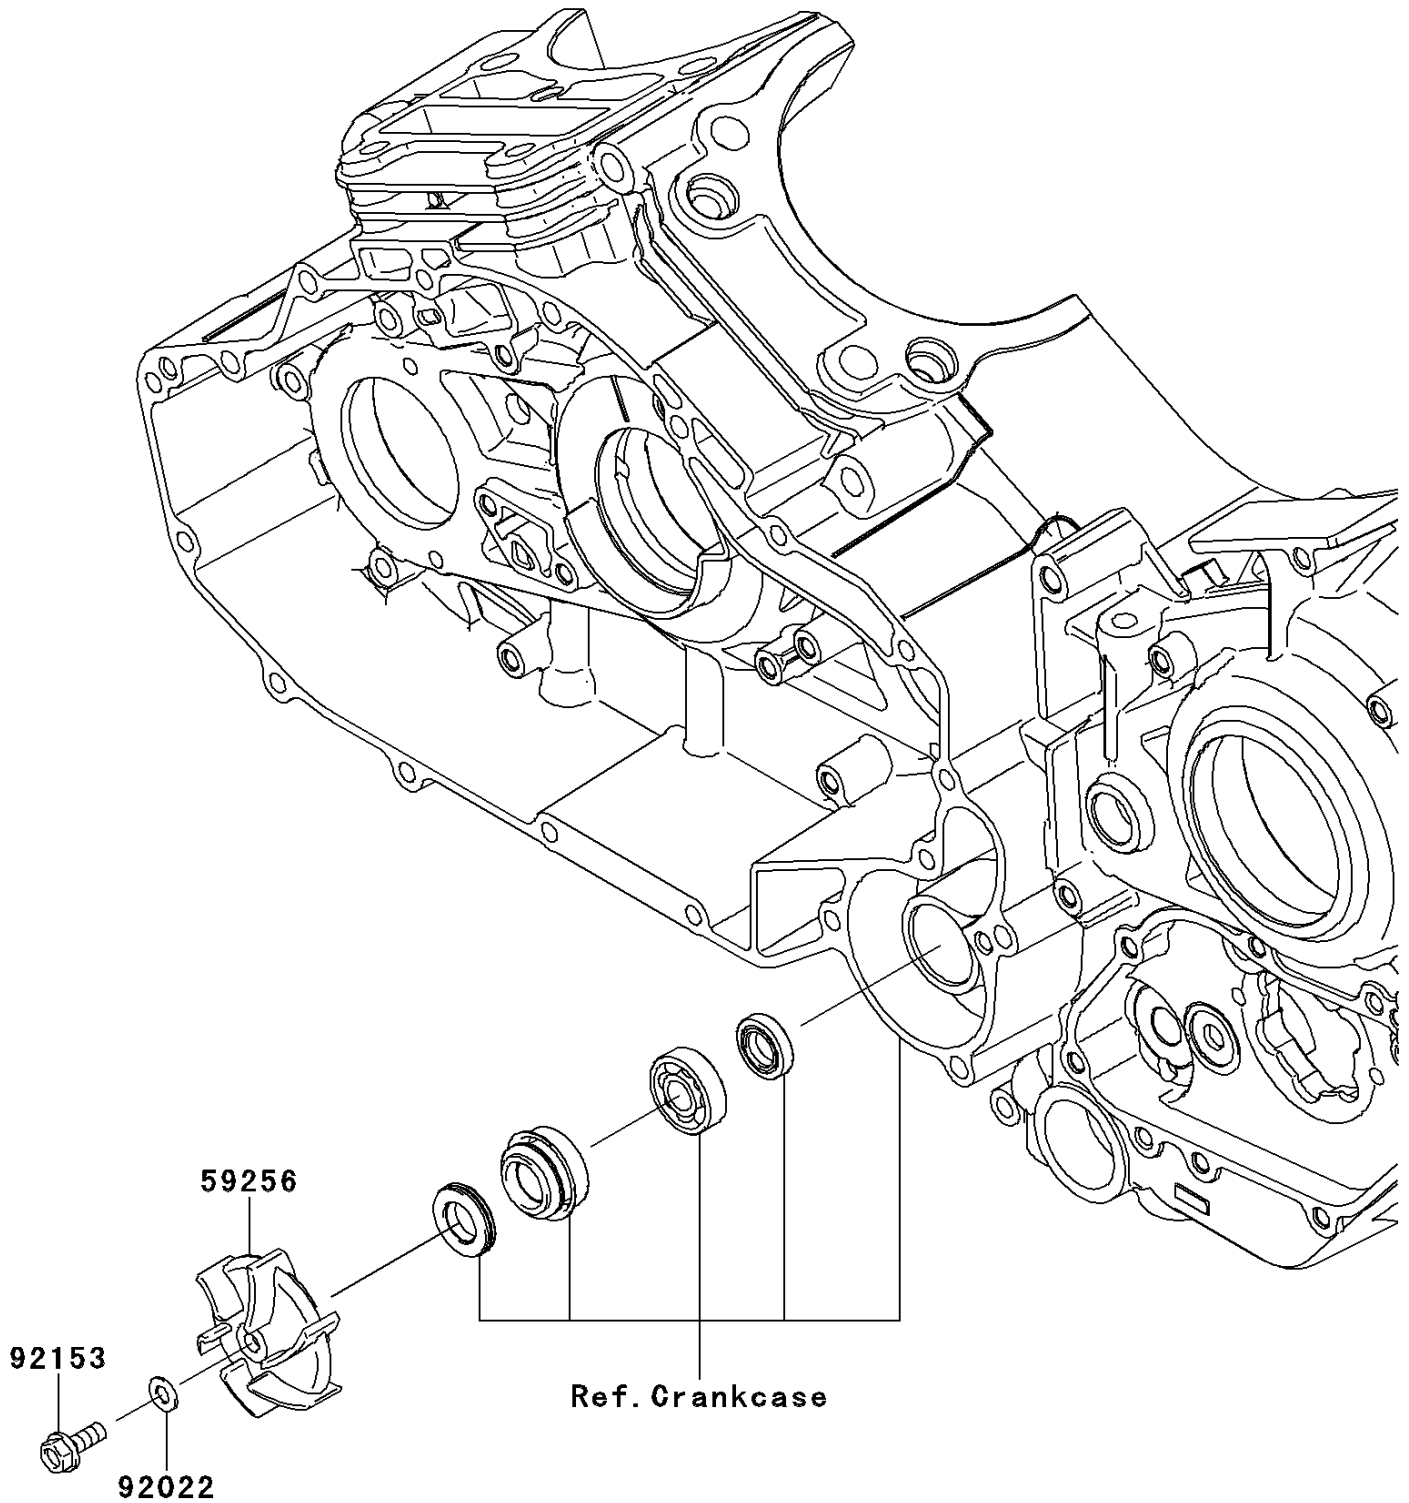

2009 Vulcan 1700 Voyager ABS (Canada Only)

PARTS DIAGRAM

Water Pump

E3031

2009 Vulcan 1700 Voyager ABS (Canada Only)

PARTS LIST

Water Pump

ITEM NAME	PART NUMBER	QUANTITY
-----------	-------------	----------
