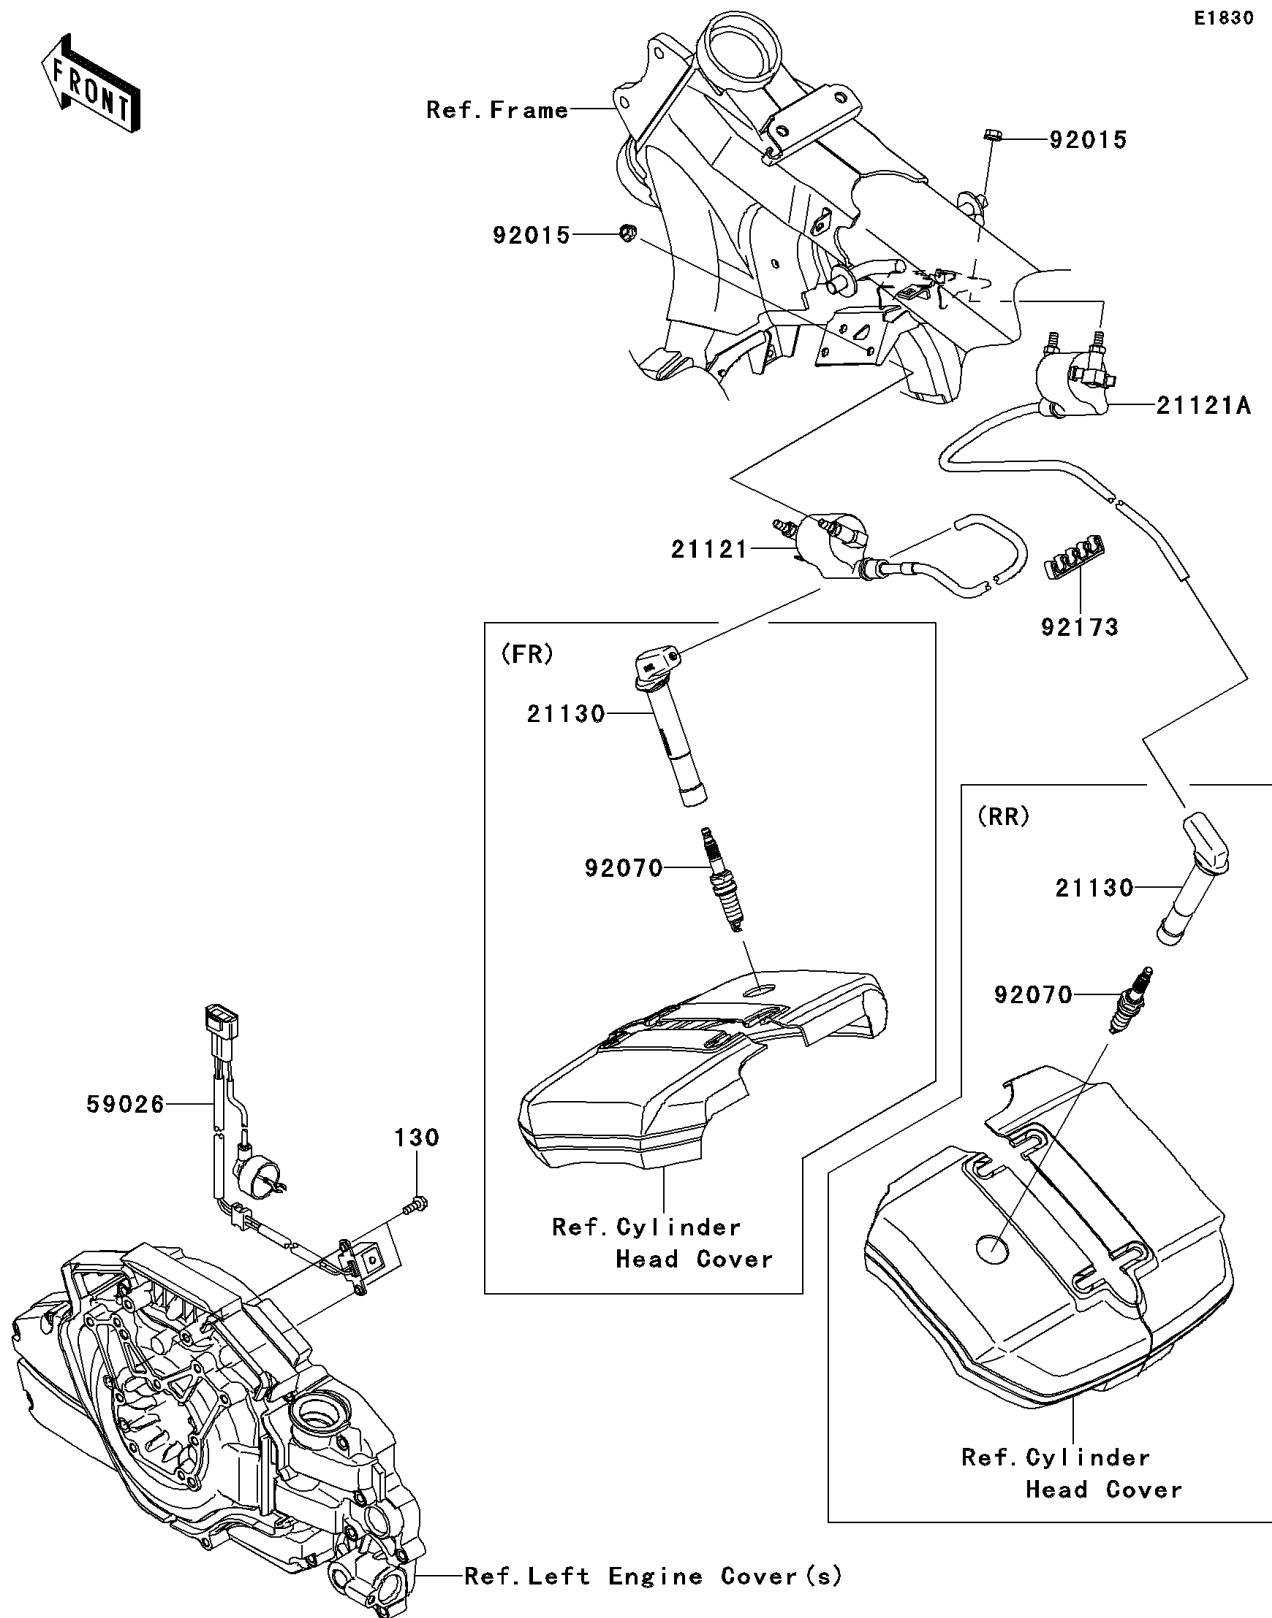

## PARTS DIAGRAM Ignition System

E1830

# 2009 Vulcan 1700 Voyager ABS (Canada Only)

## PARTS LIST

### Ignition System

ITEM NAME	PART NUMBER	QUANTITY
-----------	-------------	----------

---