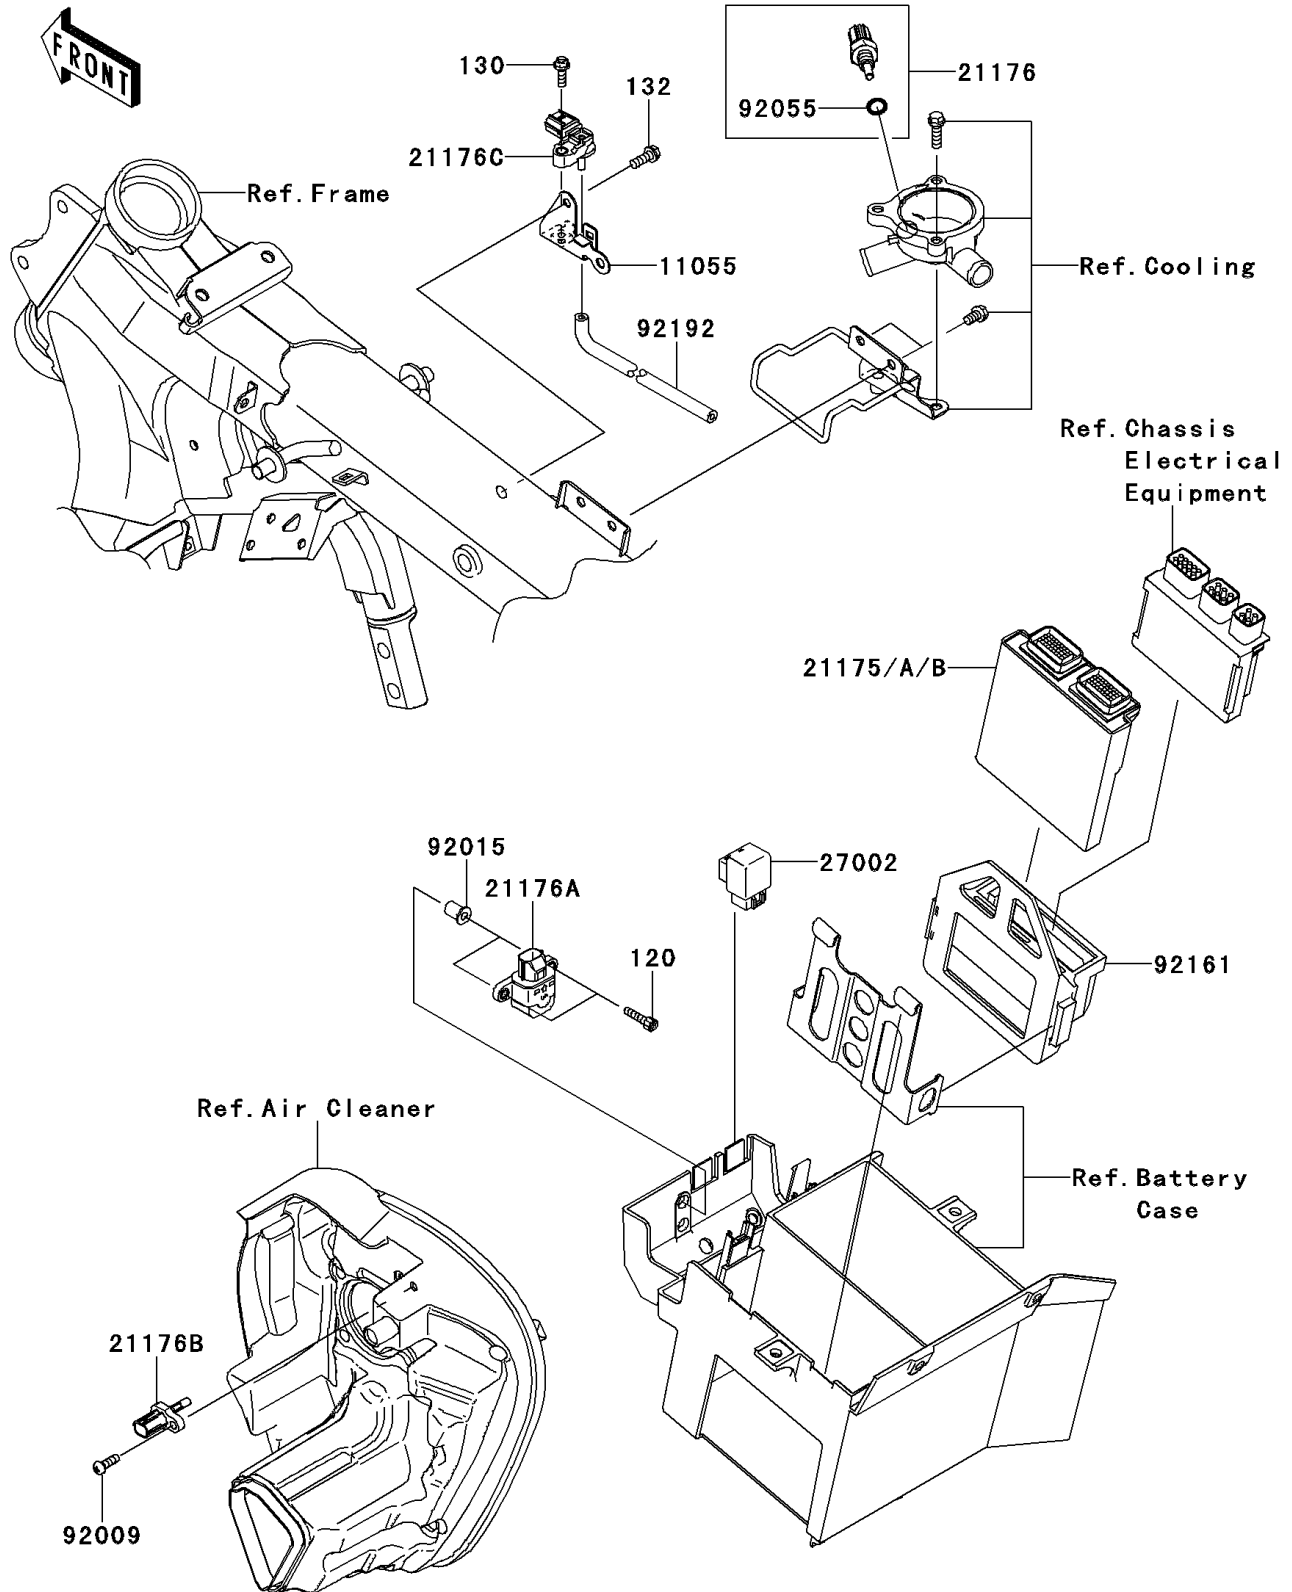

2009 Vulcan 1700 Voyager ABS (Canada Only)

PARTS DIAGRAM

Fuel Injection

E1530

2009 Vulcan 1700 Voyager ABS (Canada Only)

PARTS LIST Fuel Injection

ITEM NAME	PART NUMBER	QUANTITY
-----------	-------------	----------
