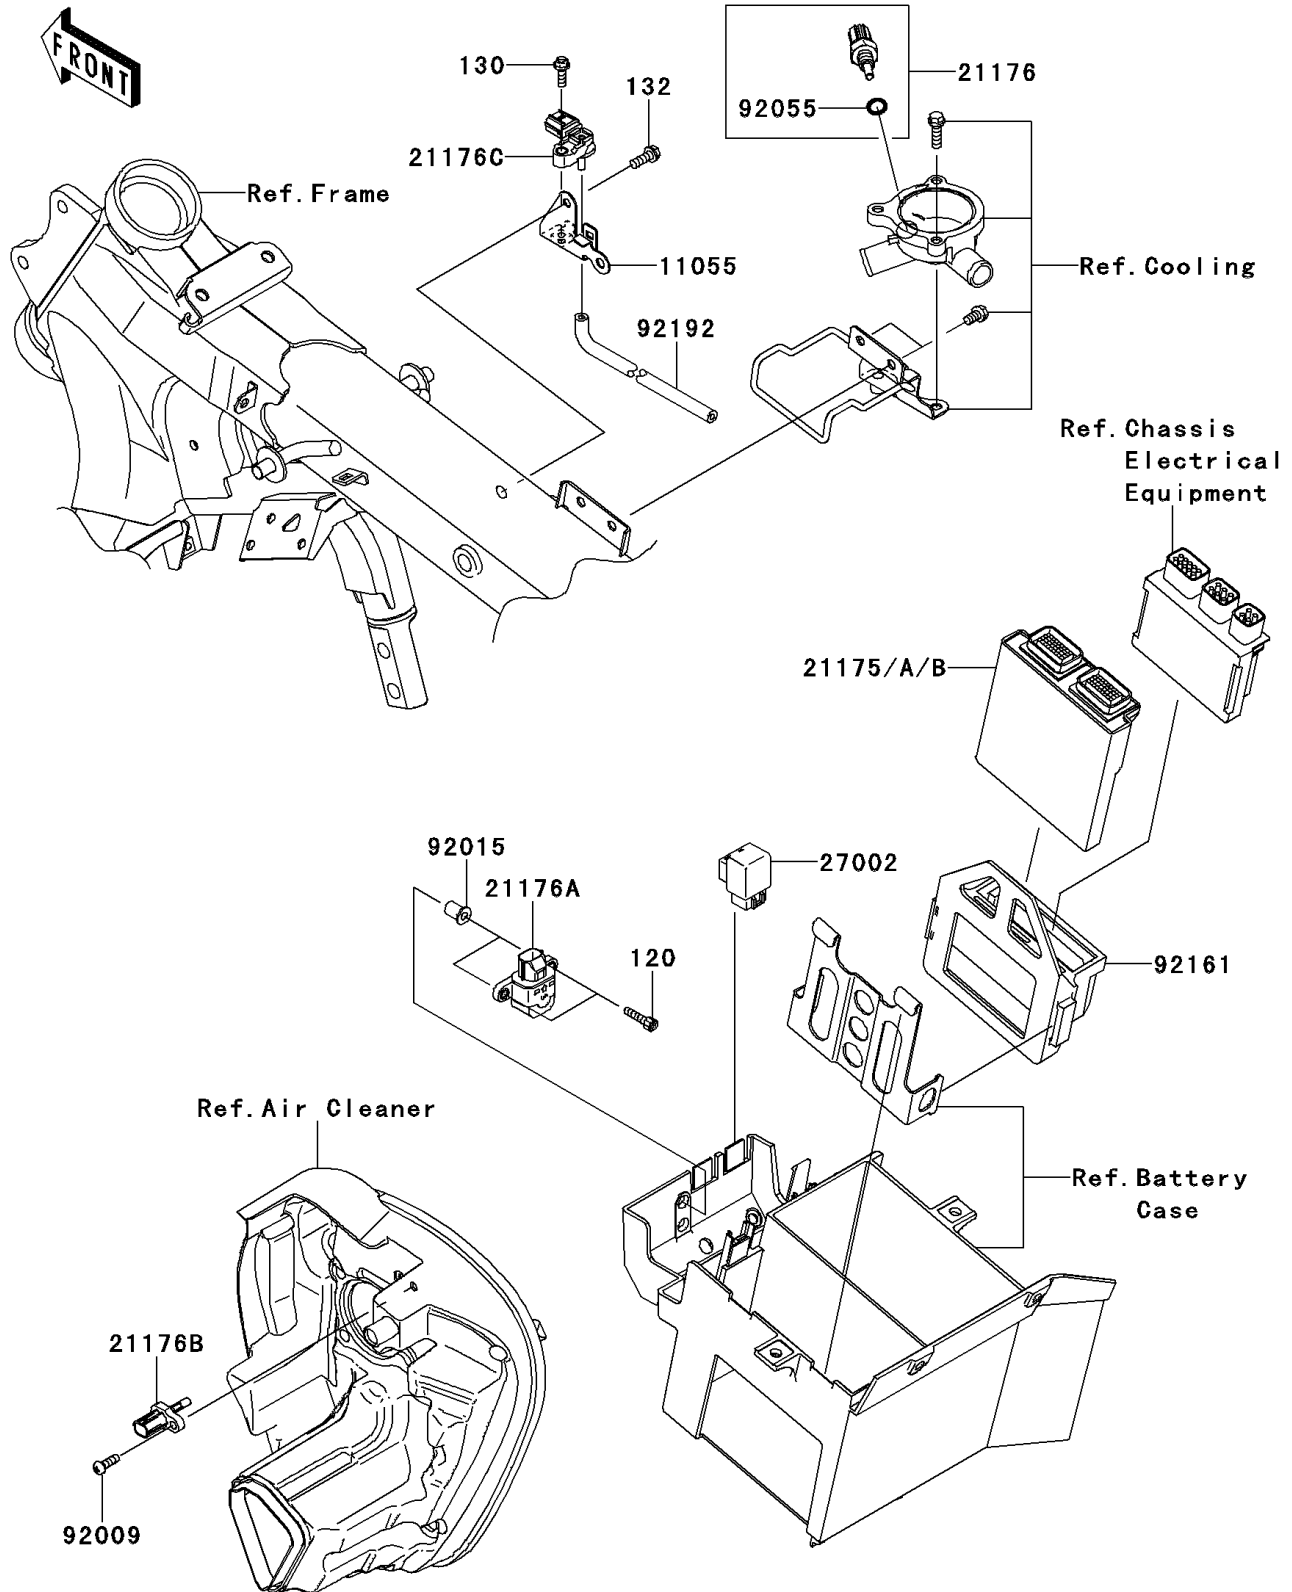

2010 Vulcan® 1700 Voyager® ABS

PARTS DIAGRAM

Fuel Injection

E1530

2010 Vulcan® 1700 Voyager® ABS

PARTS LIST Fuel Injection

Kawasaki
Let the Good Times Roll®

ITEM NAME

PART NUMBER

QUANTITY
