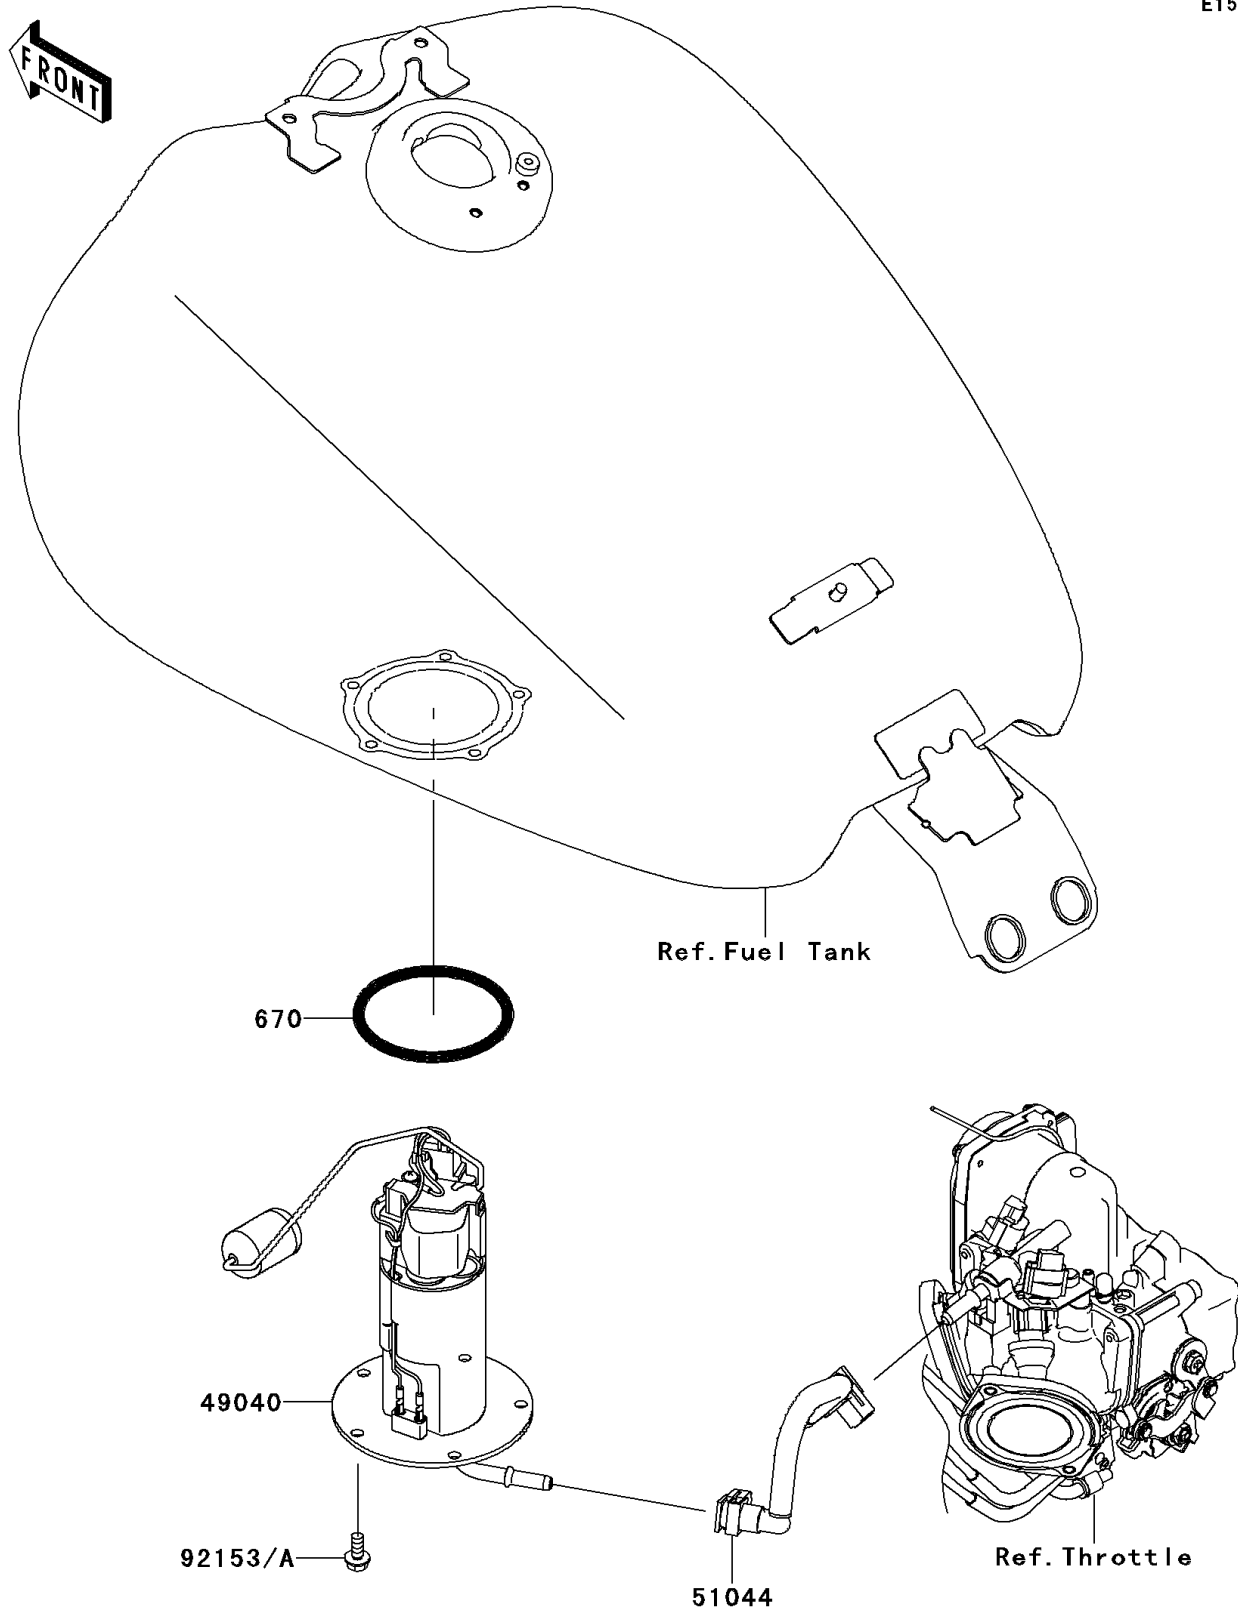

2009 Vulcan 1700 Voyager ABS (Canada Only)

PARTS DIAGRAM

Fuel Pump

E1520

2009 Vulcan 1700 Voyager ABS (Canada Only)

PARTS LIST

Fuel Pump

ITEM NAME	PART NUMBER	QUANTITY
-----------	-------------	----------
