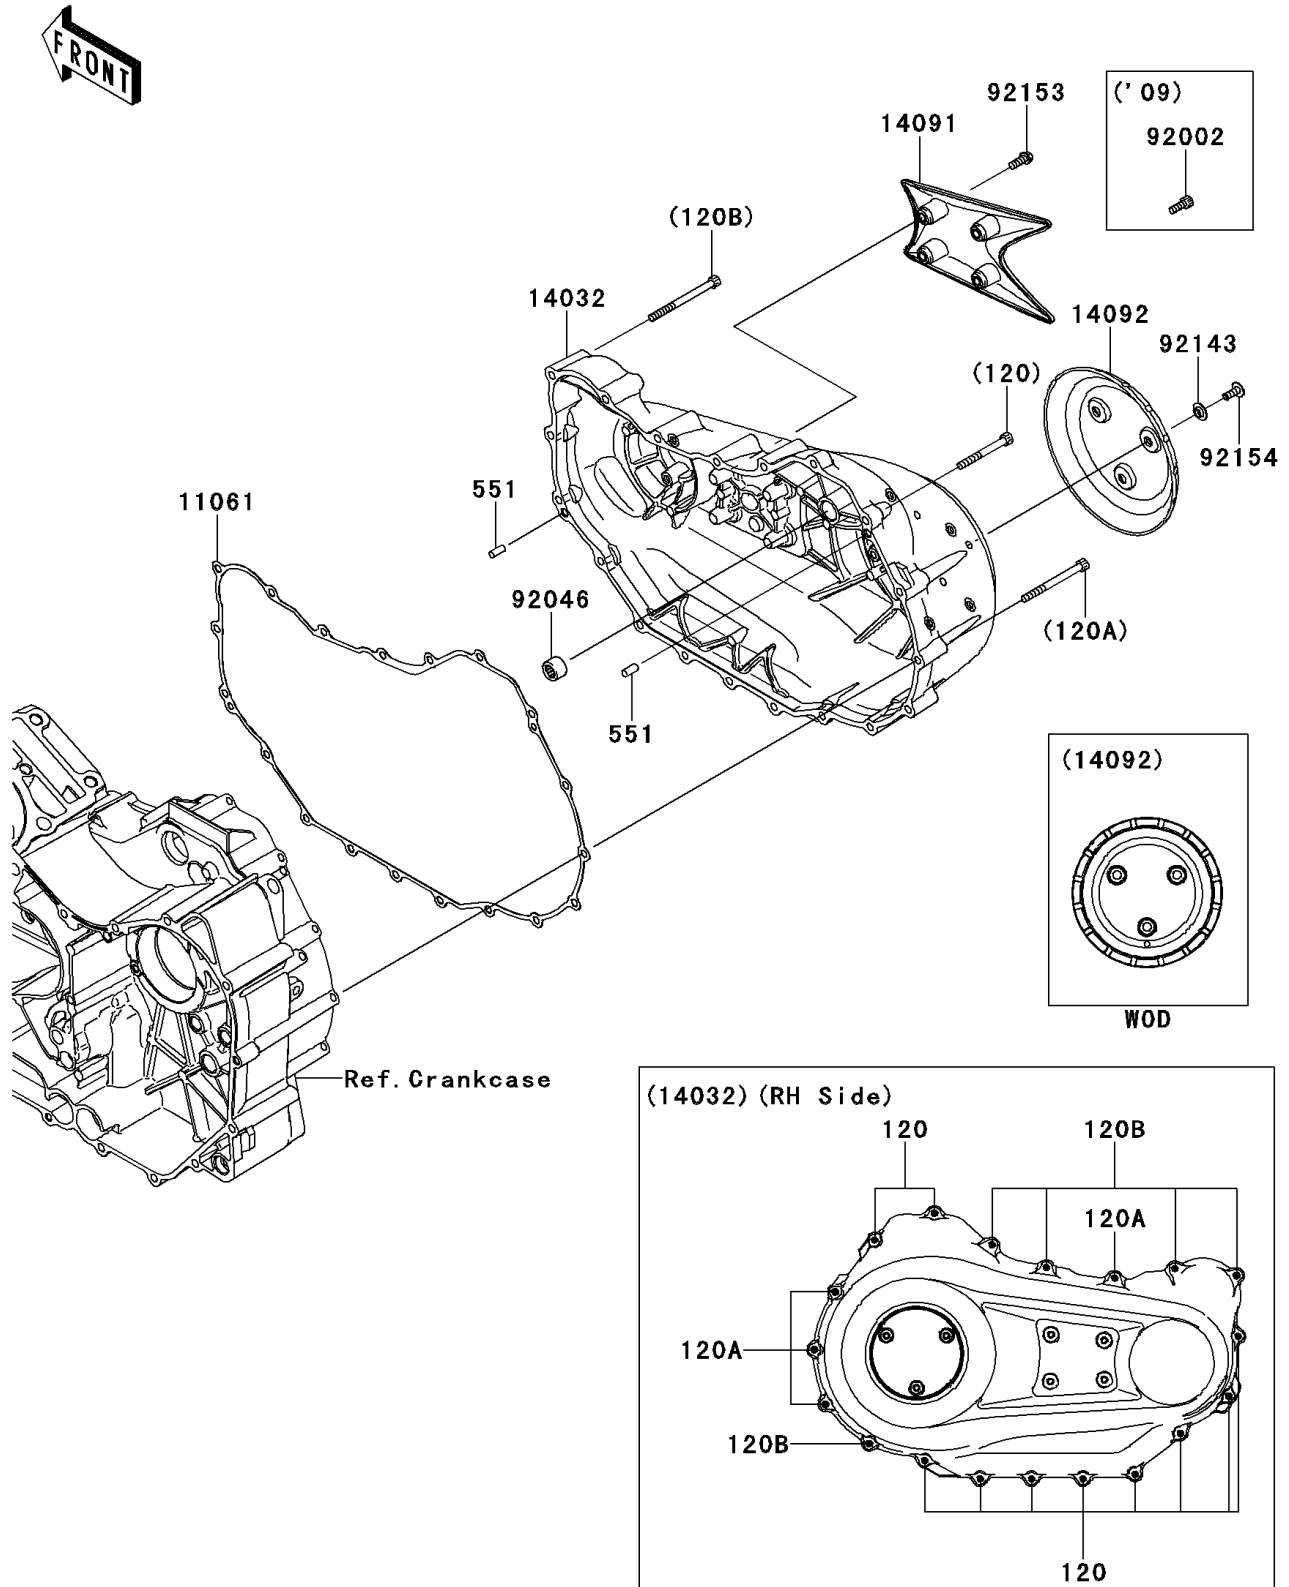

2009 Vulcan 1700 Voyager ABS (Canada Only)

PARTS DIAGRAM

Right Engine Cover(s)

E1436

2009 Vulcan 1700 Voyager ABS (Canada Only)

PARTS LIST

Right Engine Cover(s)

ITEM NAME	PART NUMBER	QUANTITY
-----------	-------------	----------
