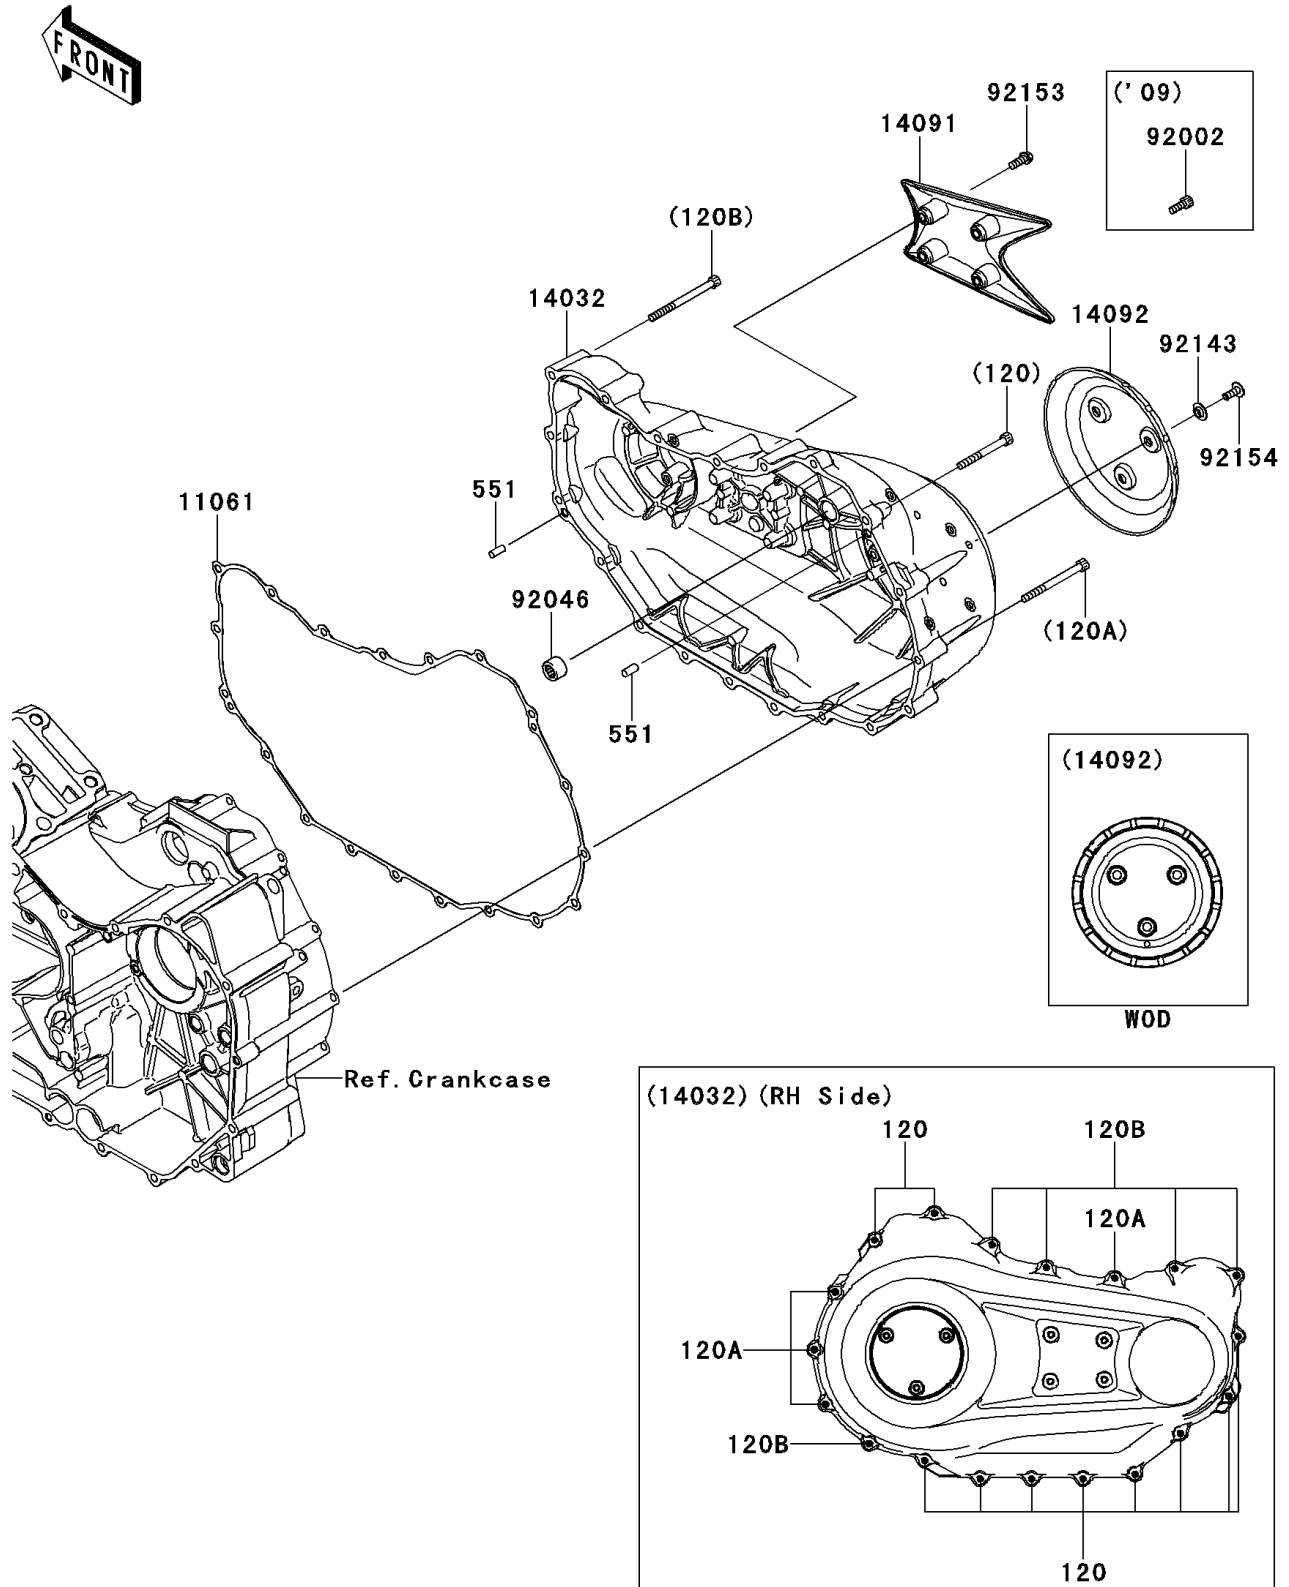

## PARTS DIAGRAM

### Right Engine Cover(s)

E1436

# 2010 Vulcan® 1700 Voyager® ABS

## PARTS LIST

Right Engine Cover(s)

ITEM NAME	PART NUMBER	QUANTITY
-----------	-------------	----------

---