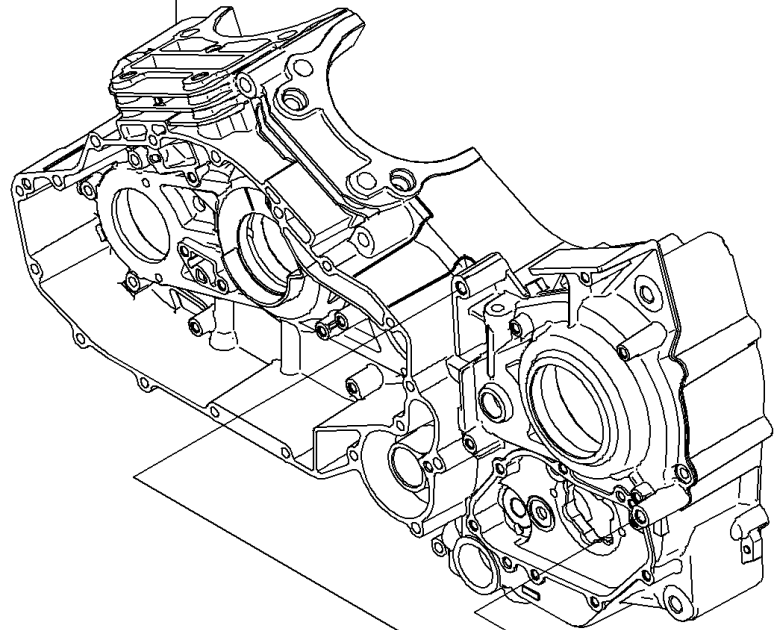

2012 VULCAN® 1700 VOYAGER® ABS

PARTS DIAGRAM

Chain Cover

Ref. Crankcase

E1433

Ref. Clutch

92043

14091

49048

120

53044

92043

14091A

120A

92153

120A

120

92153

2012 VULCAN® 1700 VOYAGER® ABS

Kawasaki
Let the Good Times Roll®

PARTS LIST

Chain Cover

ITEM NAME	PART NUMBER	QUANTITY
-----------	-------------	----------
