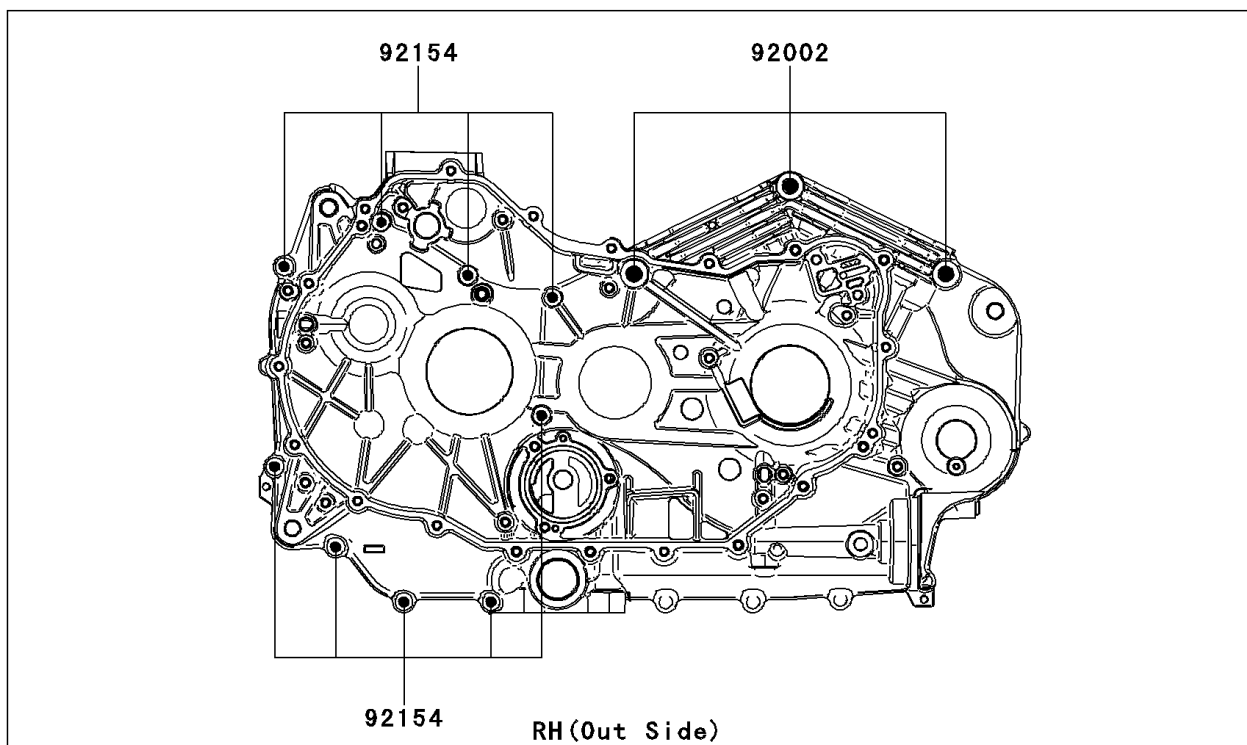

2009 Vulcan 1700 Voyager ABS (Canada Only)

PARTS DIAGRAM

Crankcase Bolt Pattern

E1412

2009 Vulcan 1700 Voyager ABS (Canada Only)

PARTS LIST

Crankcase Bolt Pattern

ITEM NAME	PART NUMBER	QUANTITY
-----------	-------------	----------
