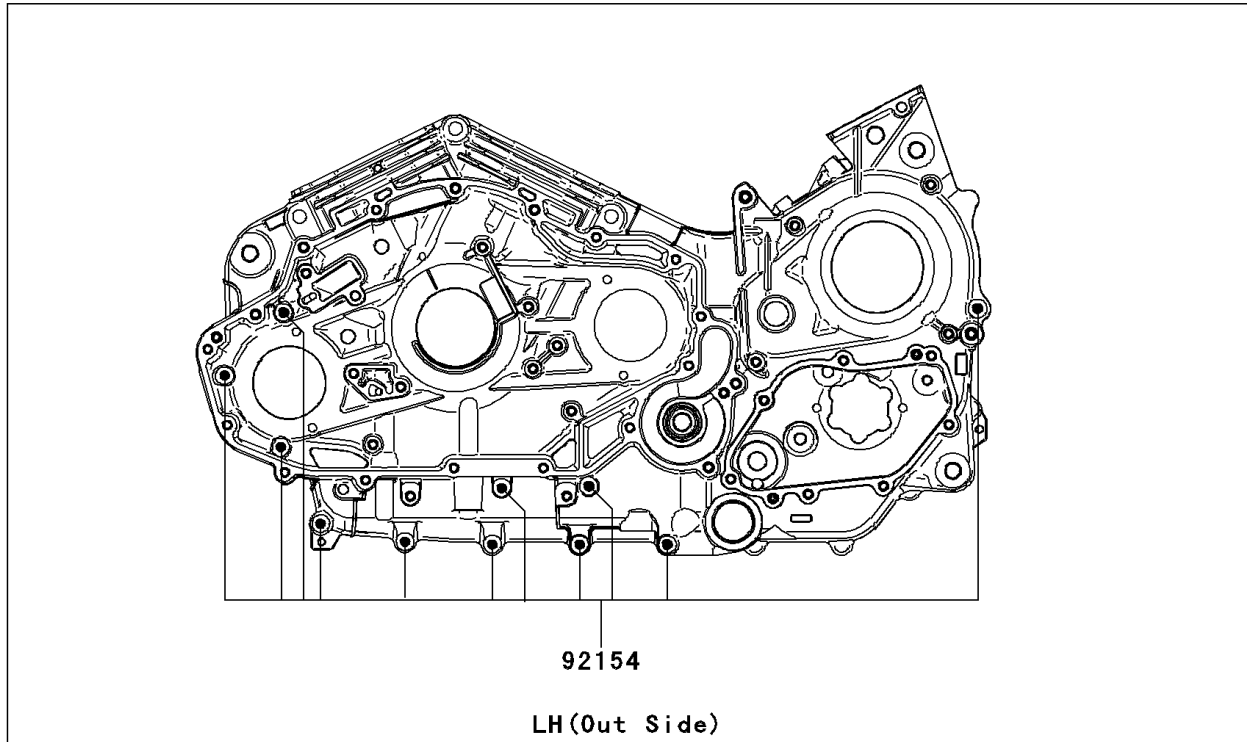

2009 Vulcan 1700 Voyager ABS (Canada Only)

PARTS DIAGRAM

Crankcase Bolt Pattern

E1412

2009 Vulcan 1700 Voyager ABS (Canada Only)

PARTS LIST

Crankcase Bolt Pattern

ITEM NAME	PART NUMBER	QUANTITY
-----------	-------------	----------
