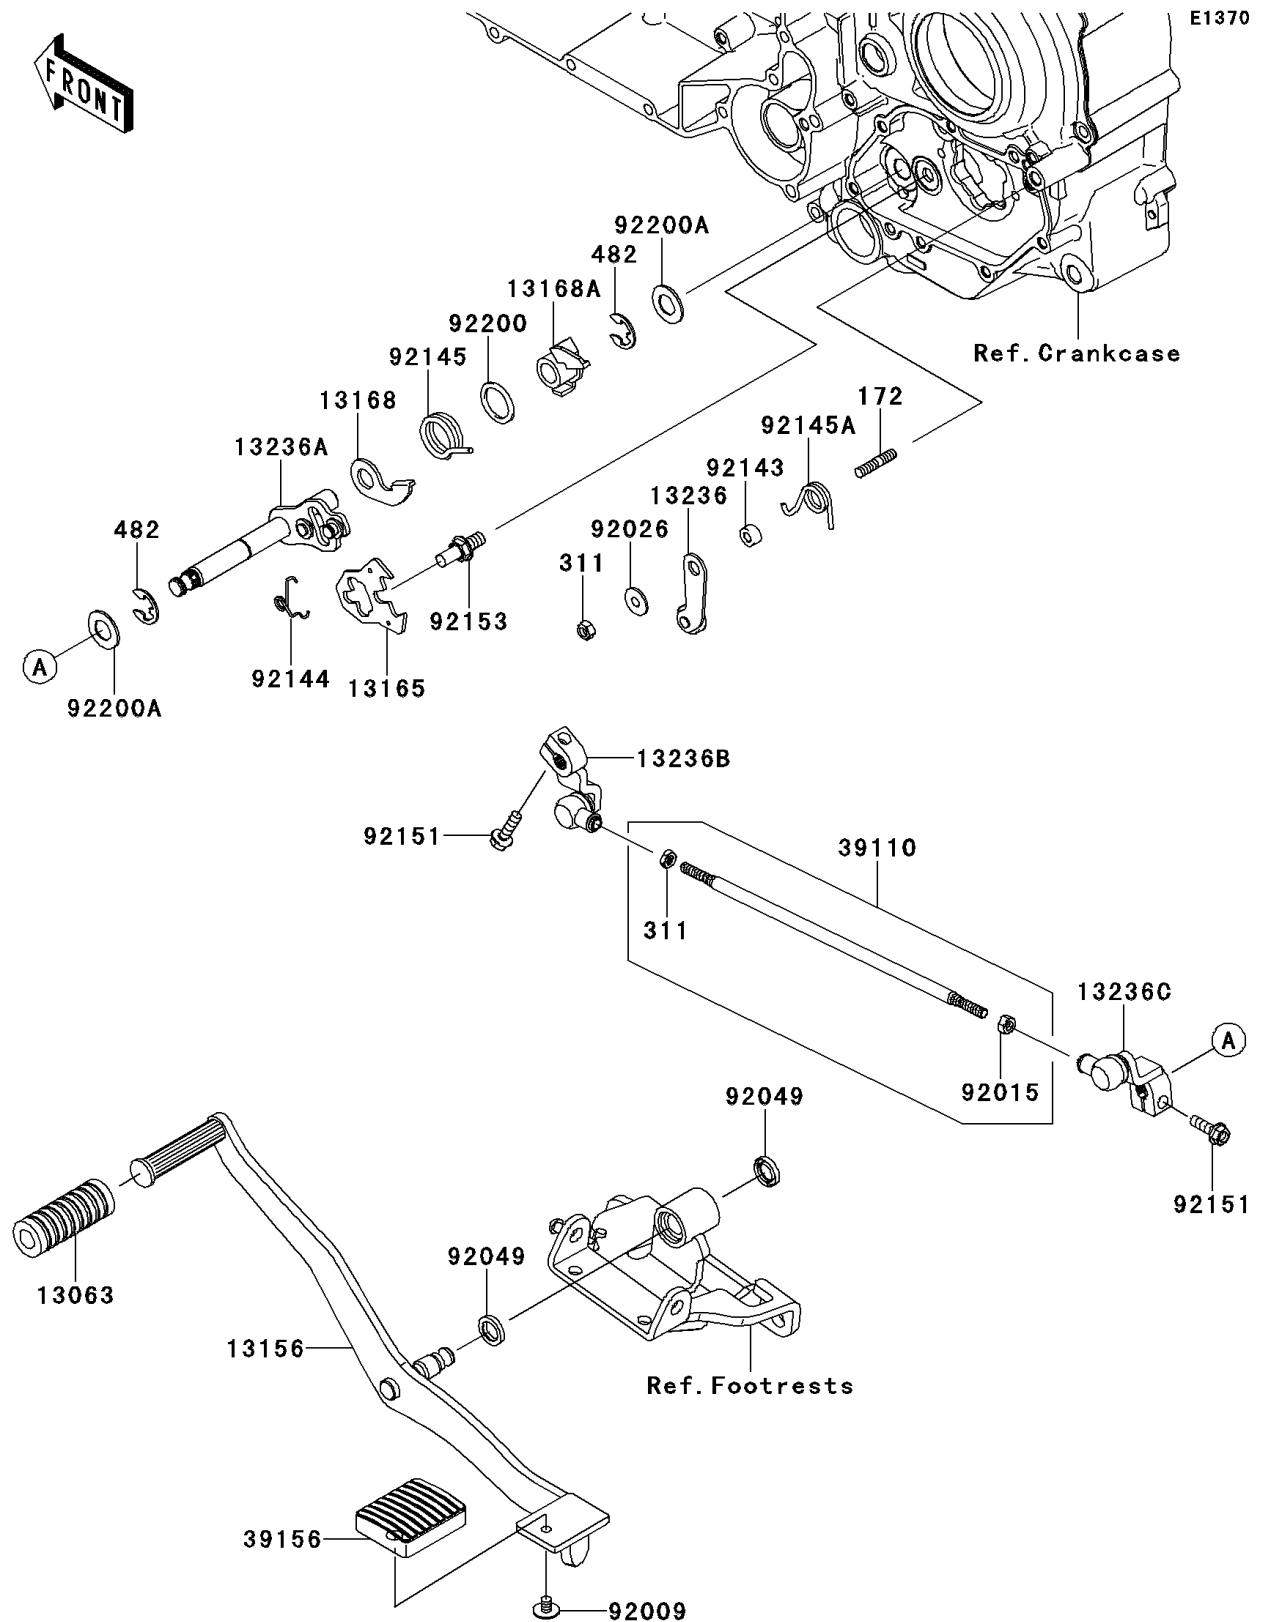

2009 Vulcan 1700 Voyager ABS (Canada Only)

PARTS DIAGRAM

Gear Change Mechanism

2009 Vulcan 1700 Voyager ABS (Canada Only)

PARTS LIST

Gear Change Mechanism

ITEM NAME	PART NUMBER	QUANTITY
-----------	-------------	----------
