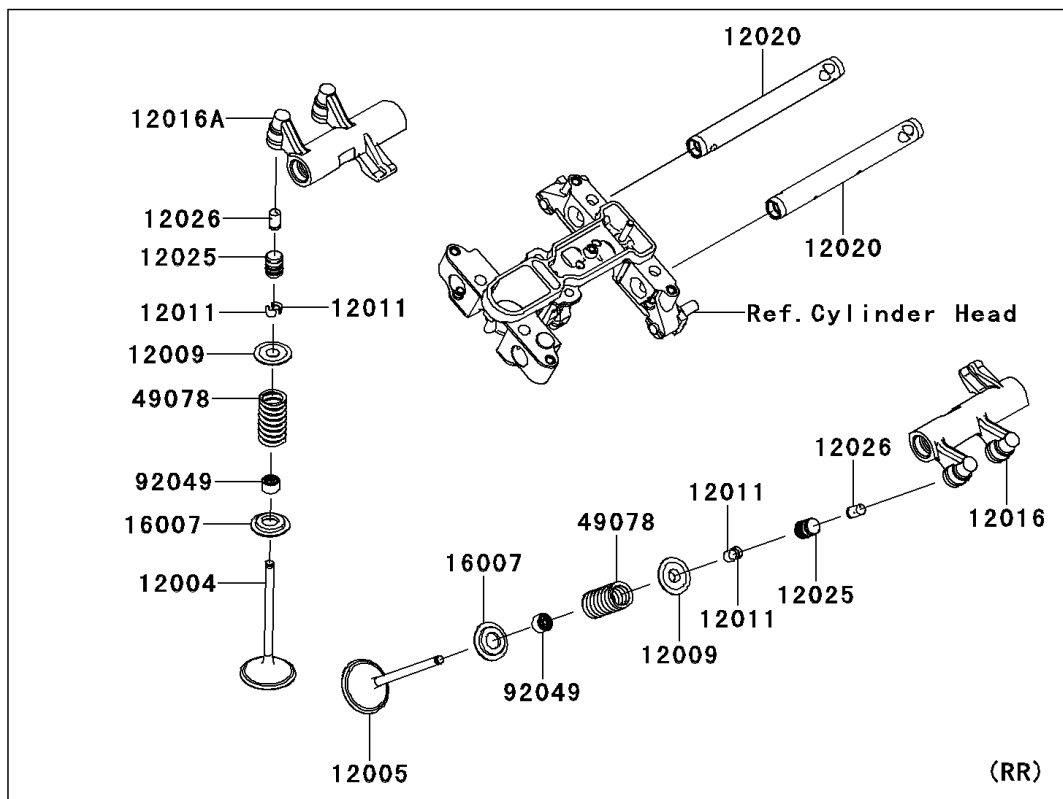

2009 Vulcan 1700 Voyager ABS (Canada Only)

PARTS DIAGRAM

Valve(s)

E1210

2009 Vulcan 1700 Voyager ABS (Canada Only)

PARTS LIST

Valve(s)

ITEM NAME	PART NUMBER	QUANTITY
-----------	-------------	----------
