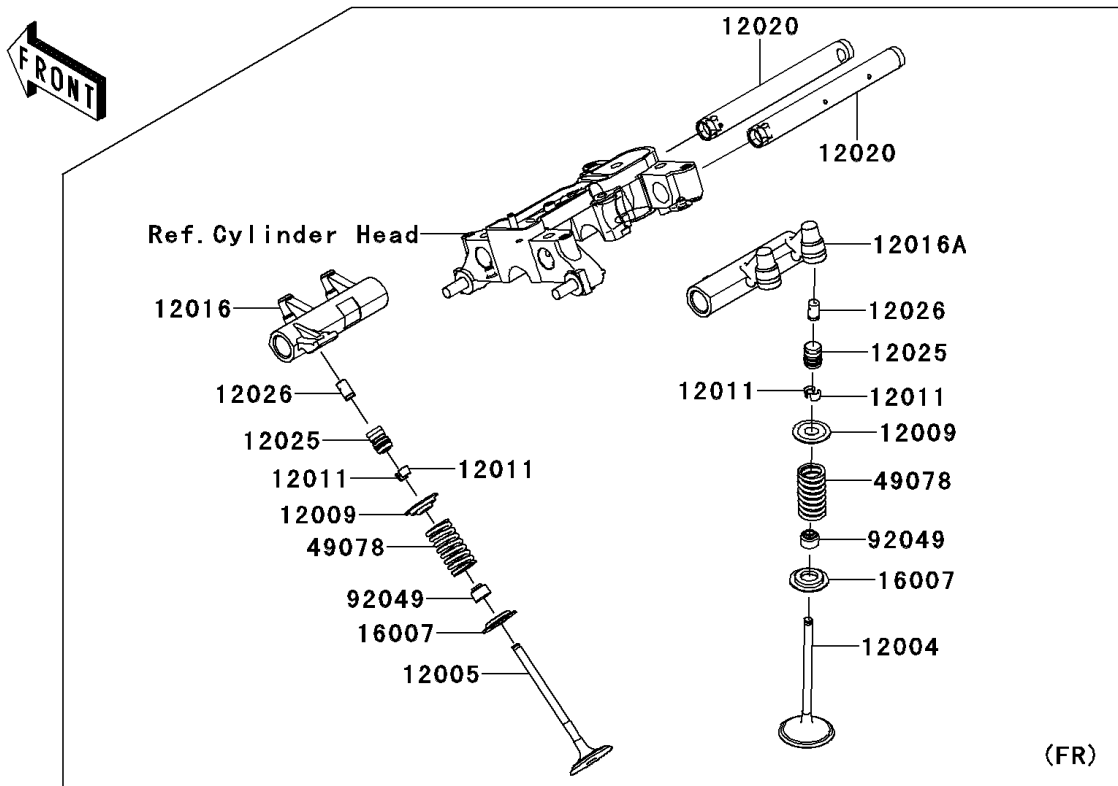

2009 Vulcan 1700 Voyager ABS (Canada Only)

PARTS DIAGRAM

Valve(s)

E1210

2009 Vulcan 1700 Voyager ABS (Canada Only)

PARTS LIST

Valve(s)

ITEM NAME	PART NUMBER	QUANTITY
-----------	-------------	----------
