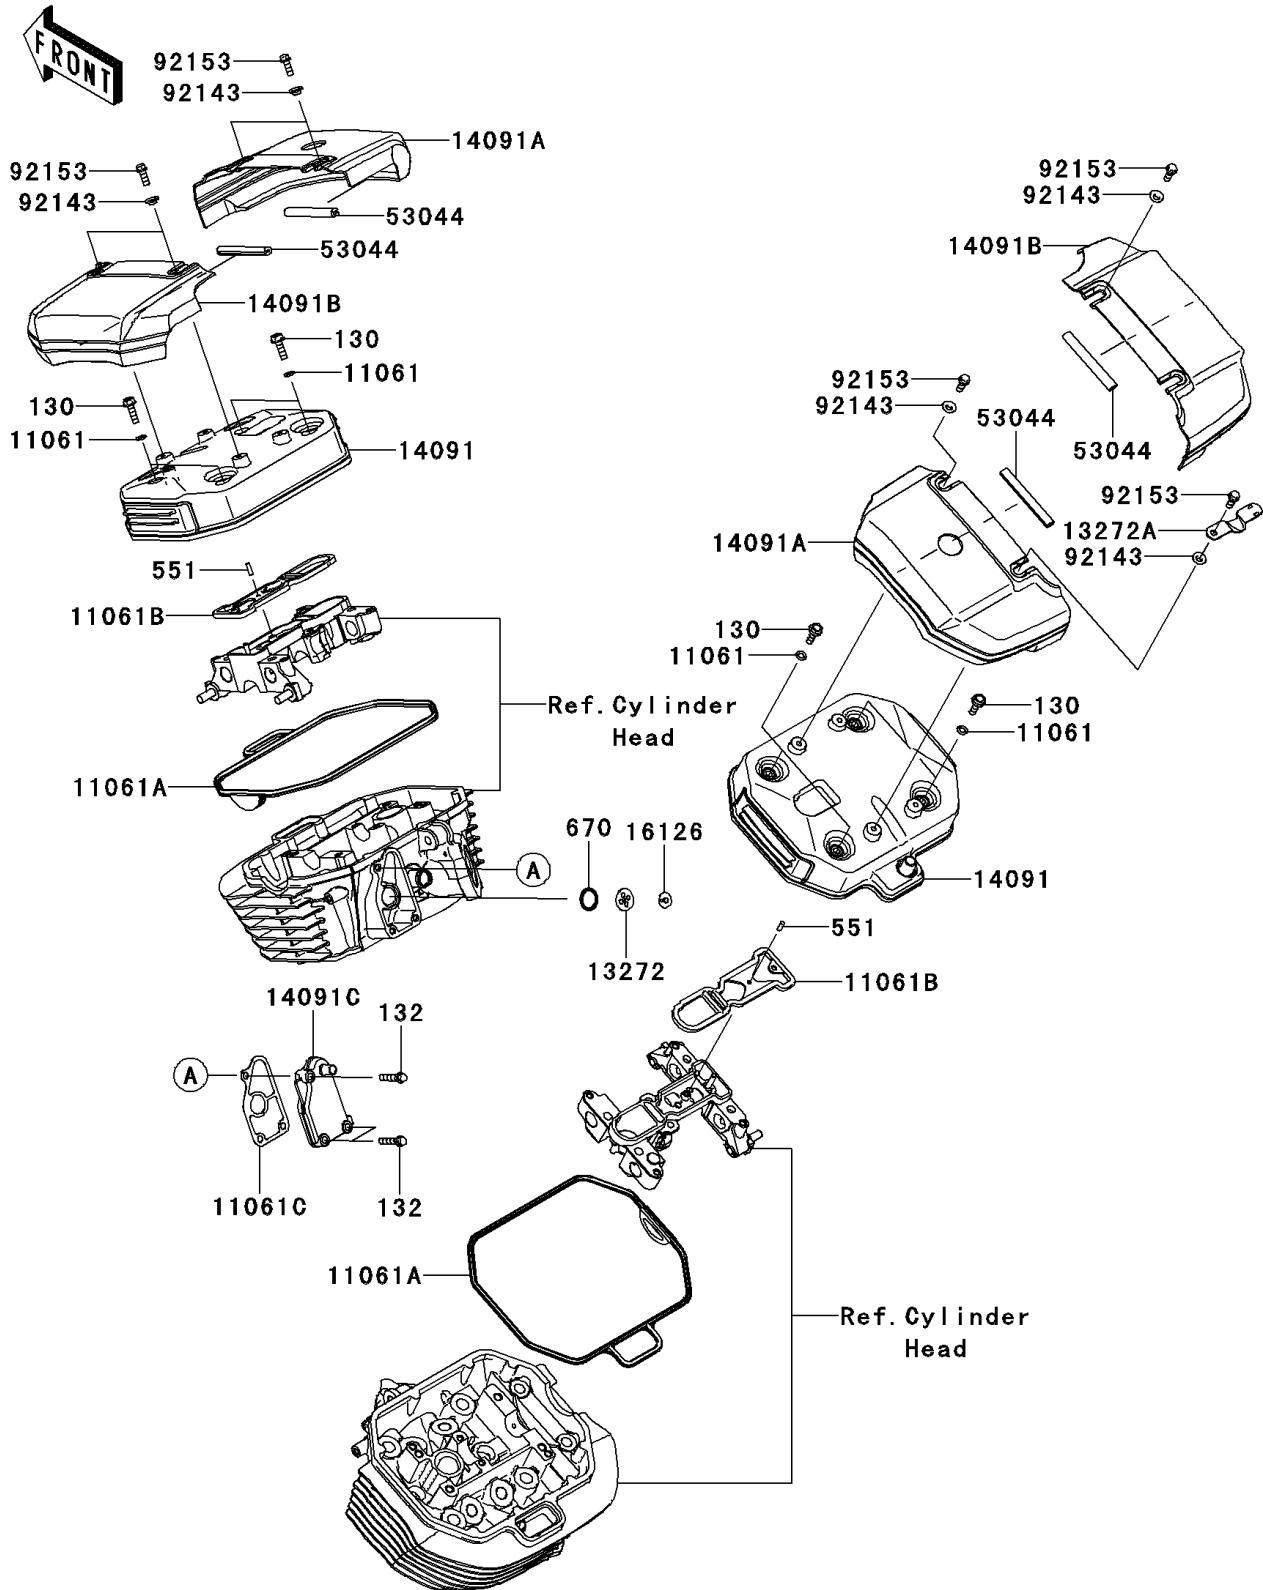

2012 VULCAN® 1700 VOYAGER® ABS

PARTS DIAGRAM Cylinder Head Cover

E1112

2012 VULCAN® 1700 VOYAGER® ABS

Kawasaki
Let the Good Times Roll®

PARTS LIST

Cylinder Head Cover

ITEM NAME	PART NUMBER	QUANTITY
-----------	-------------	----------
