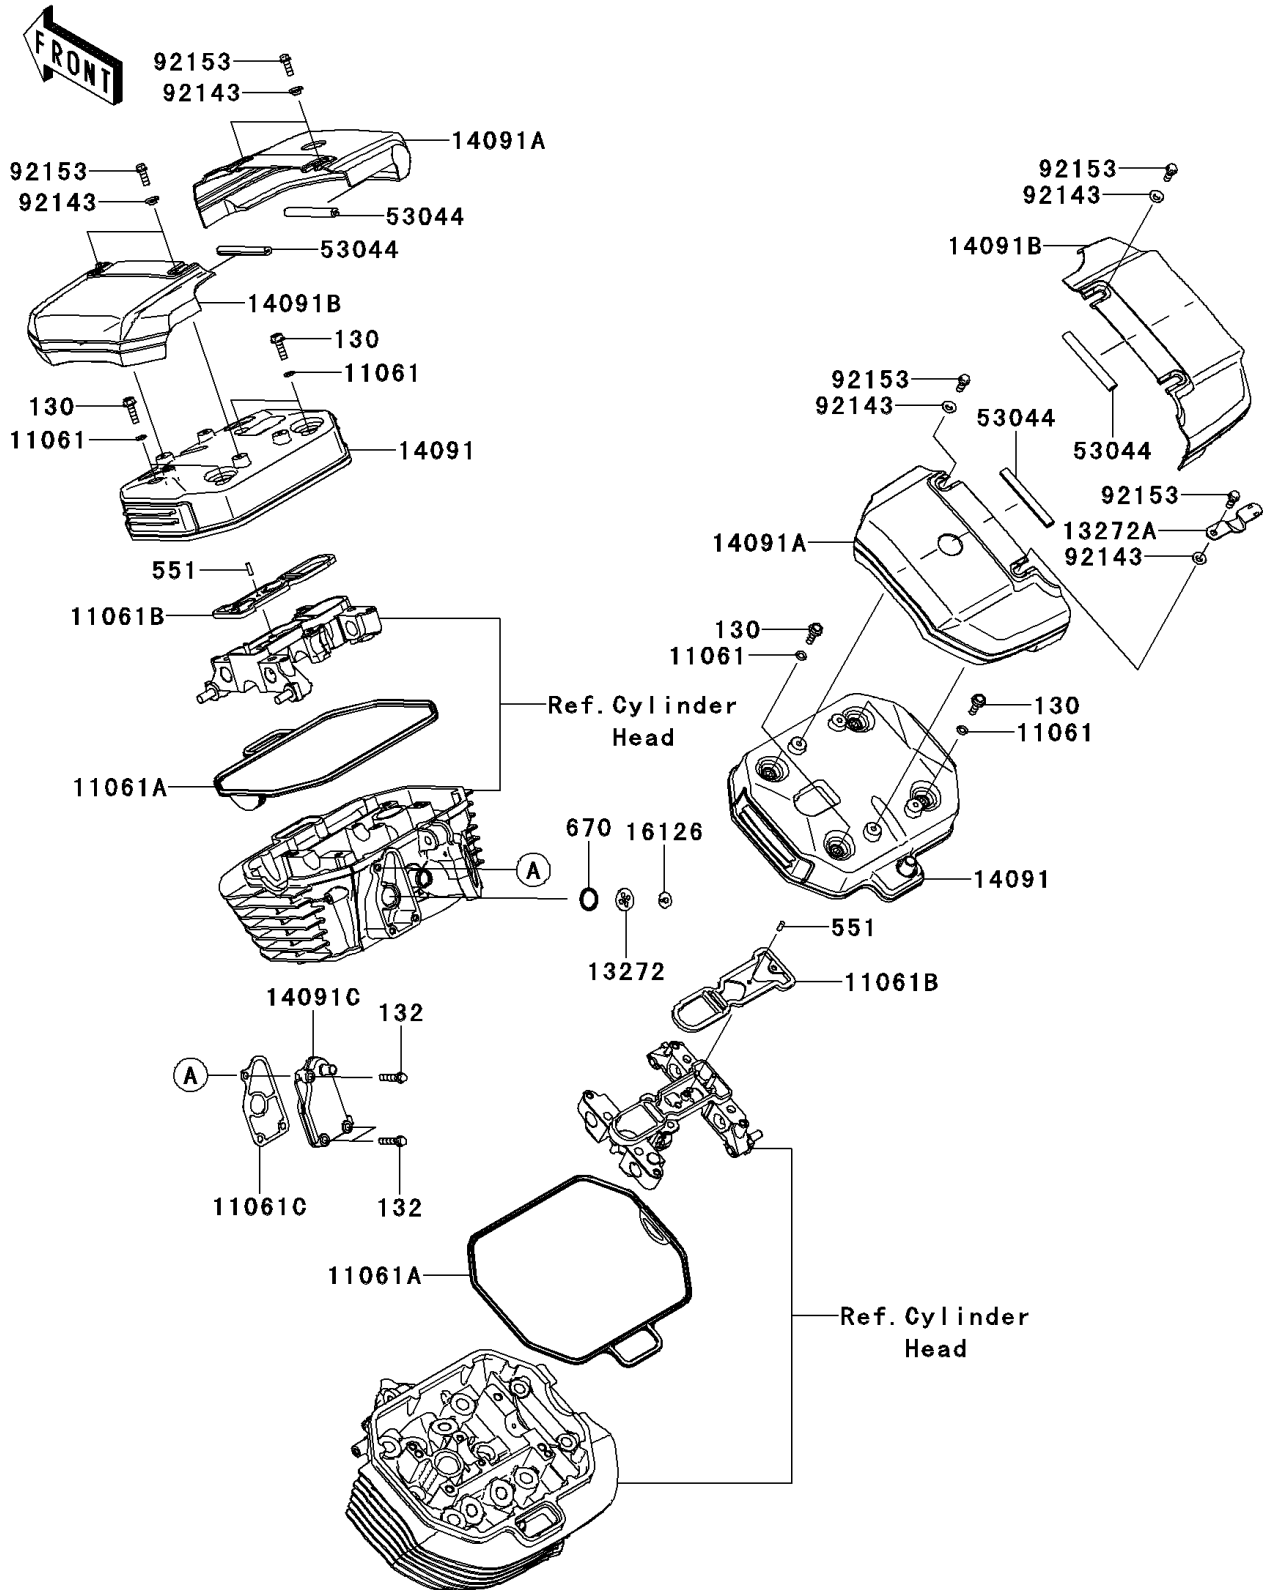

2010 Vulcan® 1700 Voyager® ABS

PARTS DIAGRAM

Cylinder Head Cover

E1112

2010 Vulcan® 1700 Voyager® ABS

PARTS LIST

Cylinder Head Cover

ITEM NAME	PART NUMBER	QUANTITY
-----------	-------------	----------
