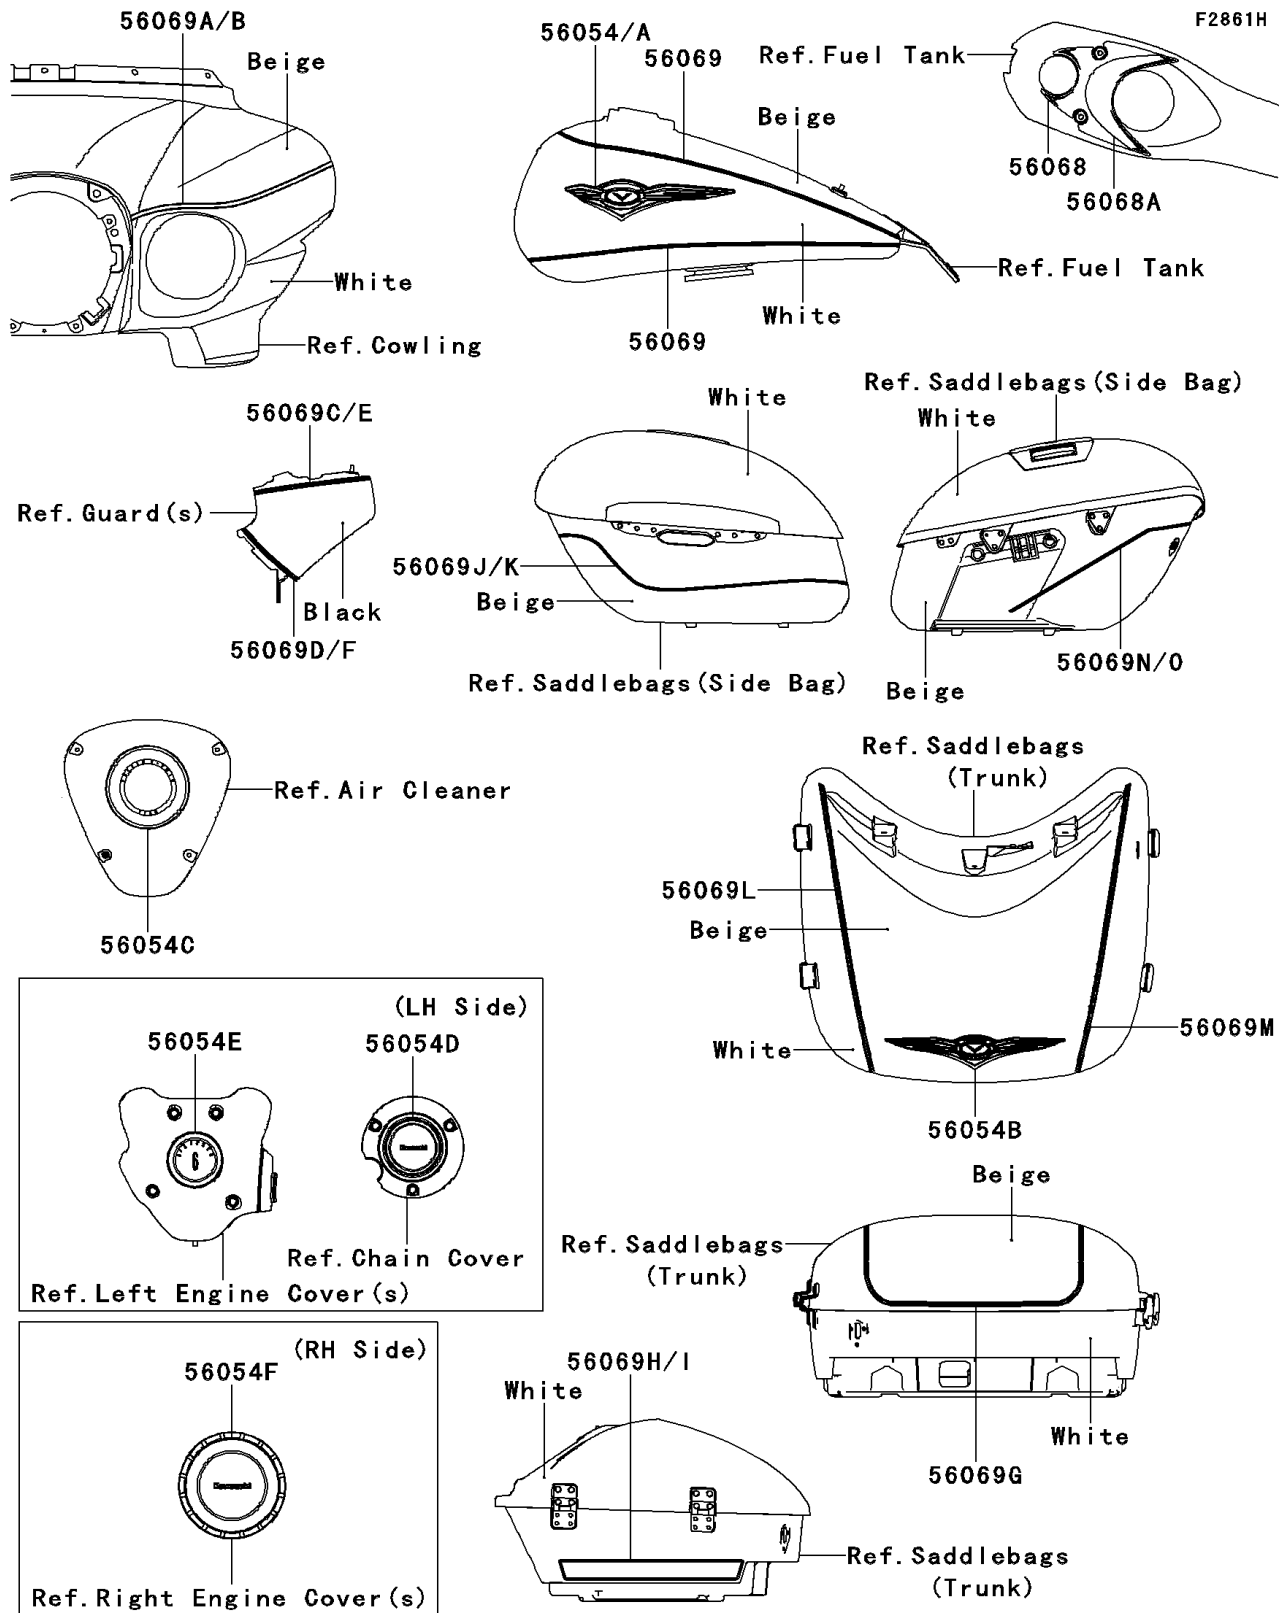

2012 VULCAN® 1700 VOYAGER®

PARTS DIAGRAM

Decals(White/Beige)(ACF)(CA,US)

2012 VULCAN® 1700 VOYAGER®

Kawasaki
Let the Good Times Roll®

PARTS LIST

Decals(White/Beige)(ACF)(CA,US)

ITEM NAME	PART NUMBER	QUANTITY
MARK,FUEL TANK,LH (Ref # 56054)	56054-0300	1
MARK,FUEL TANK,RH (Ref # 56054A)	56054-0301	1
MARK,REAR TRUNK (Ref # 56054B)	56054-0302	1
MARK,AIR CLEANER COVER (Ref # 56054C)	56054-0303	2
MARK,PULLEY COVER (Ref # 56054D)	56054-0304	1
MARK,GENERATOR COVER (Ref # 56054E)	56054-0305	1
MARK,CLUTCH COVER (Ref # 56054F)	56054-0463	1
PATTERN,TANK COVER,UPP (Ref # 56068)	56068-1881	1
PATTERN,TANK COVER,LWR (Ref # 56068A)	56068-1882	1
PATTERN,FUEL TANK (Ref # 56069)	56069-1613	4
PATTERN,FR COWLING,LH (Ref # 56069A)	56069-1617	1
PATTERN,FR COWLING,RH (Ref # 56069B)	56069-1618	1
PATTERN,LEG SHIELD,UPP,LH (Ref # 56069C)	56069-1619	1
PATTERN,LEG SHIELD,LWR,LH (Ref # 56069D)	56069-1620	1
PATTERN,LEG SHIELD,UPP,RH (Ref # 56069E)	56069-1621	1
PATTERN,LEG SHIELD,LWR,RH (Ref # 56069F)	56069-1622	1
PATTERN,RR TRUNK,UPP (Ref # 56069G)	56069-1623	1
PATTERN,RR TRUNK,LWR,LH (Ref # 56069H)	56069-1624	1
PATTERN,RR TRUNK,LWR,RH (Ref # 56069I)	56069-1625	1
PATTERN,SIDE BAG,LH (Ref # 56069J)	56069-1626	1
PATTERN,SIDE BAG,RH (Ref # 56069K)	56069-1627	1
PATTERN,RR TRUNK,UPP,LH (Ref # 56069L)	56069-1806	1
PATTERN,RR TRUNK,UPP,RH (Ref # 56069M)	56069-1807	1
PATTERN,SIDE BAG,RR,LH (Ref # 56069N)	56069-1909	1
PATTERN,SIDE BAG,RR,RH (Ref # 56069O)	56069-1910	1