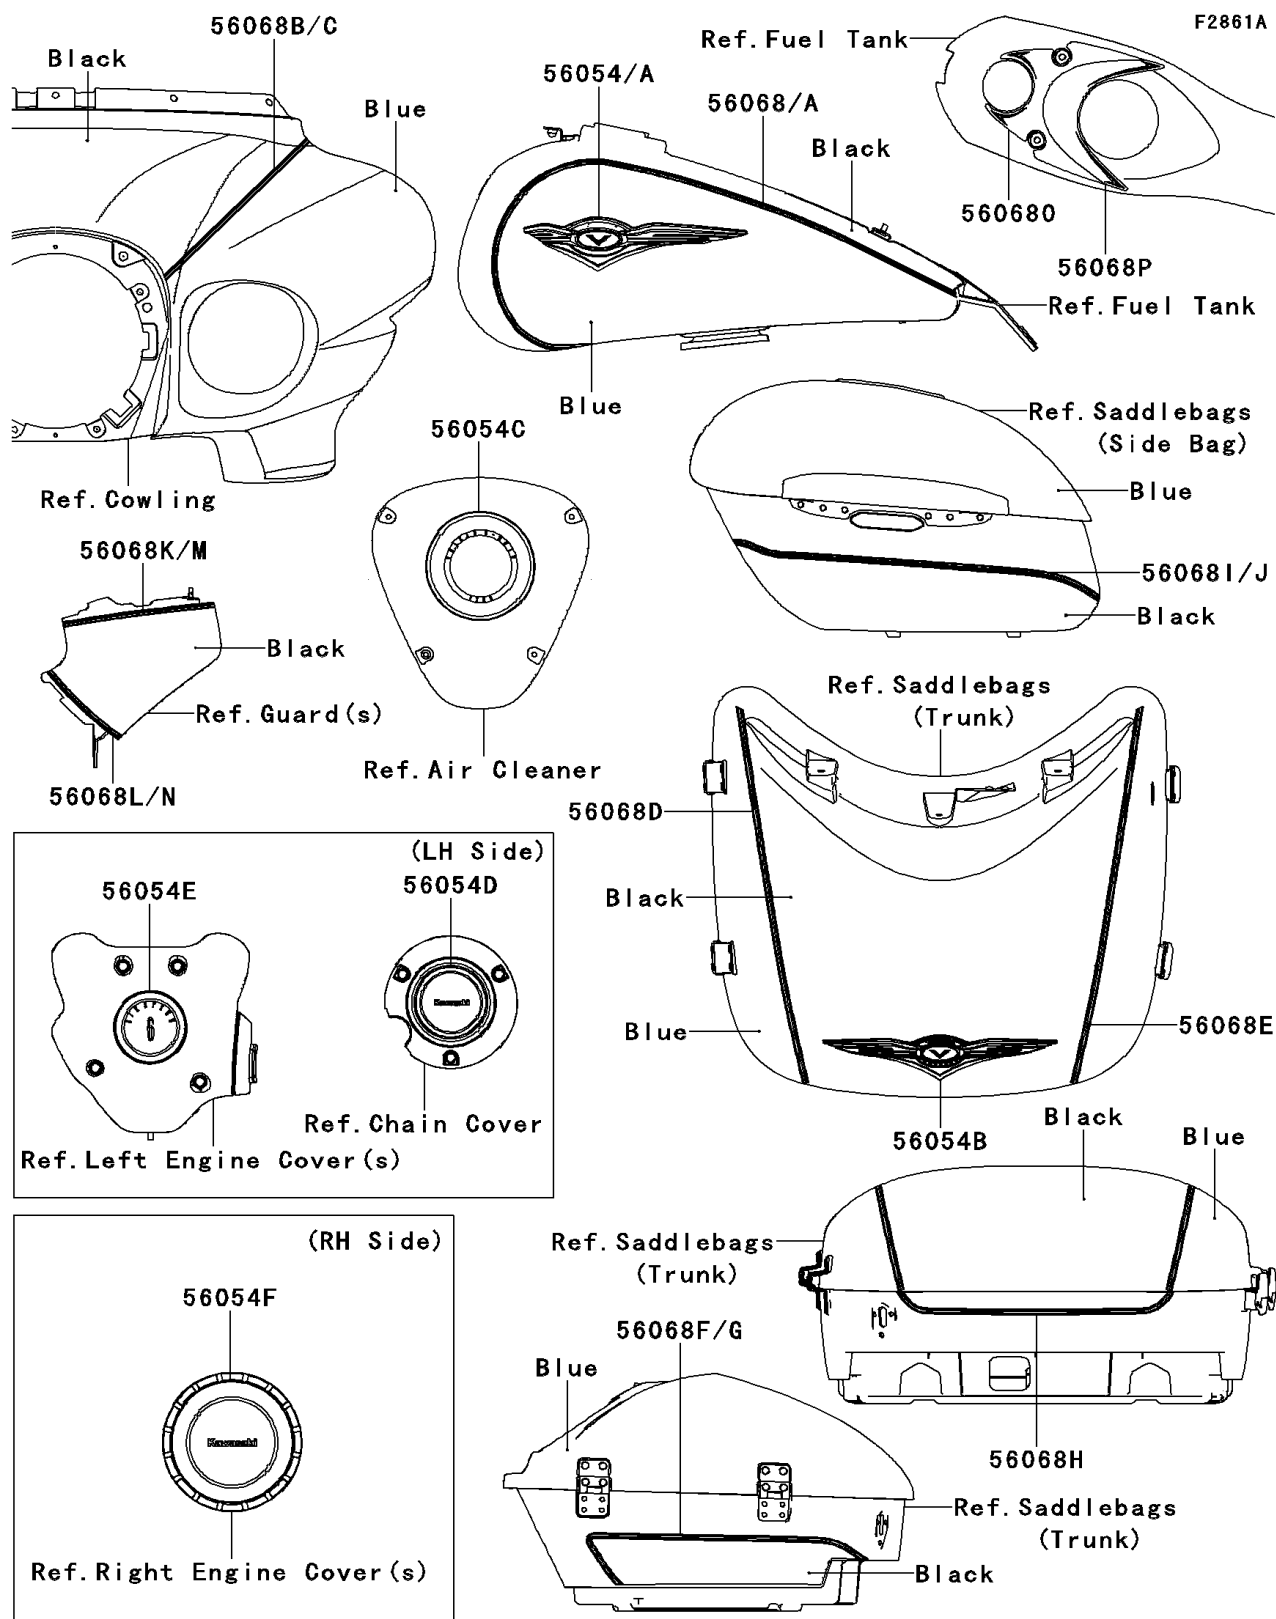

2009 Vulcan® 1700 Voyager®

Kawasaki
Let the Good Times Roll®

PARTS DIAGRAM

Decals(Blue/Black)(A9FA)

2009 Vulcan® 1700 Voyager®

PARTS LIST

Decals(Blue/Black)(A9FA)

ITEM NAME

PART NUMBER

QUANTITY
