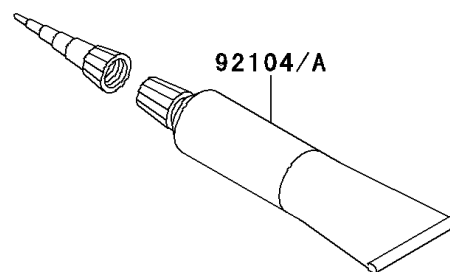

2012 VULCAN® 1700 VOYAGER®

PARTS DIAGRAM

Owner's Tools(AAF-ACF)

56007

F2810A

2012 VULCAN® 1700 VOYAGER®

PARTS LIST

Owner's Tools(AAF-ACF)

Kawasaki
Let the Good Times Roll®

ITEM NAME

PART NUMBER

QUANTITY
