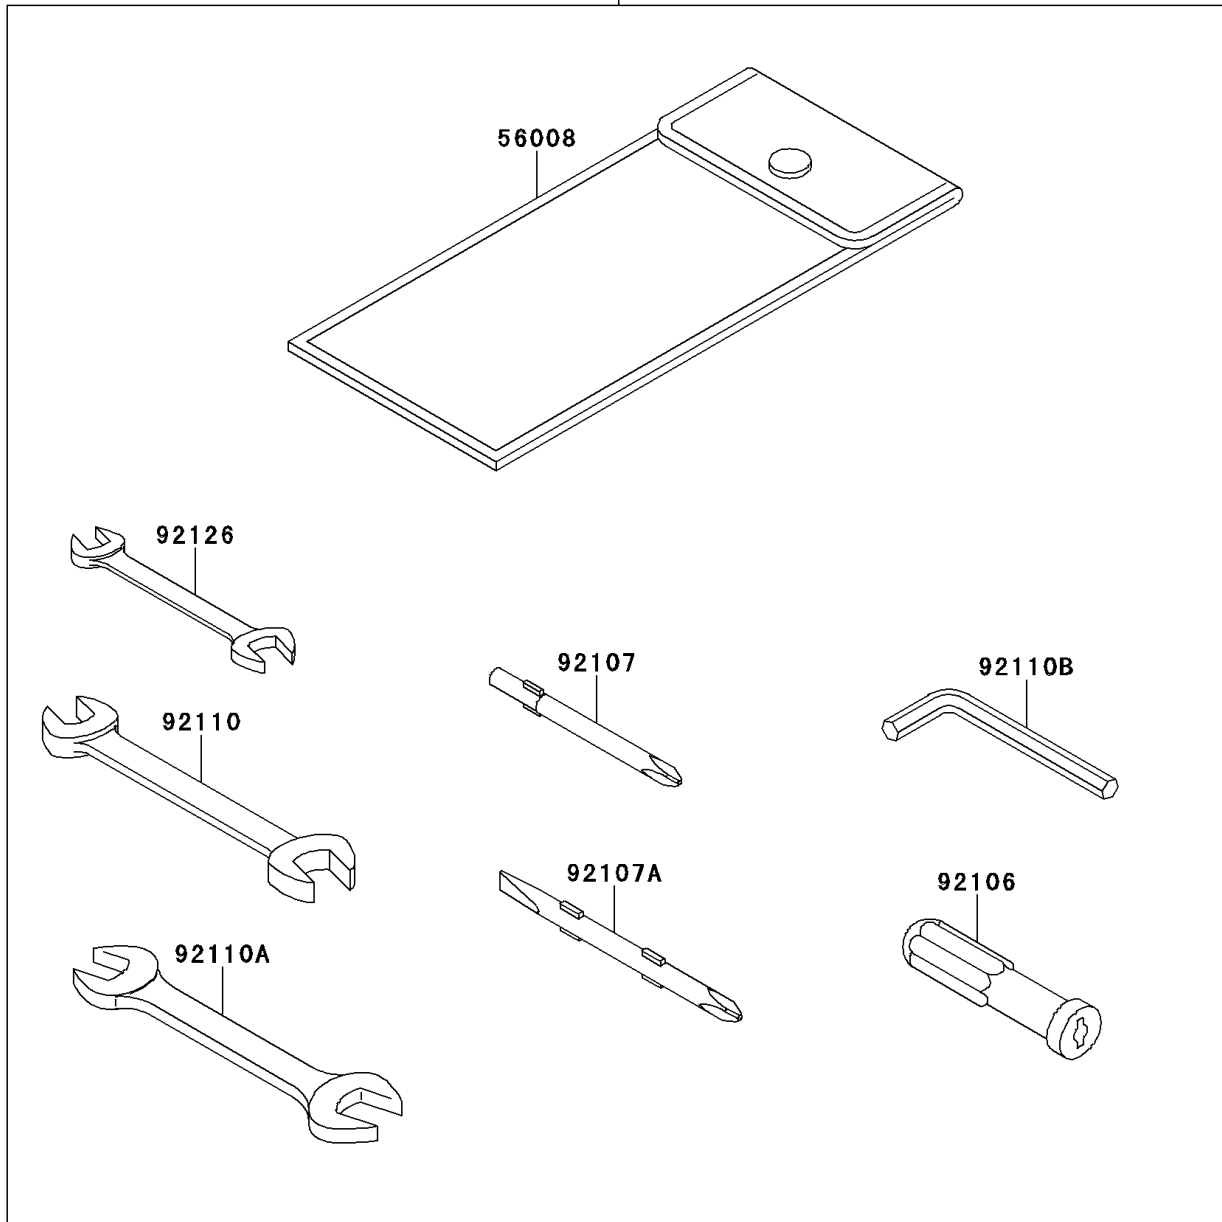

2012 VULCAN® 1700 VOYAGER®

PARTS DIAGRAM

Owner's Tools(AAF-ACF)

56007

F2810A

2012 VULCAN® 1700 VOYAGER®

PARTS LIST

Owner's Tools(AAF-ACF)

Kawasaki
Let the Good Times Roll®

ITEM NAME

PART NUMBER

QUANTITY
