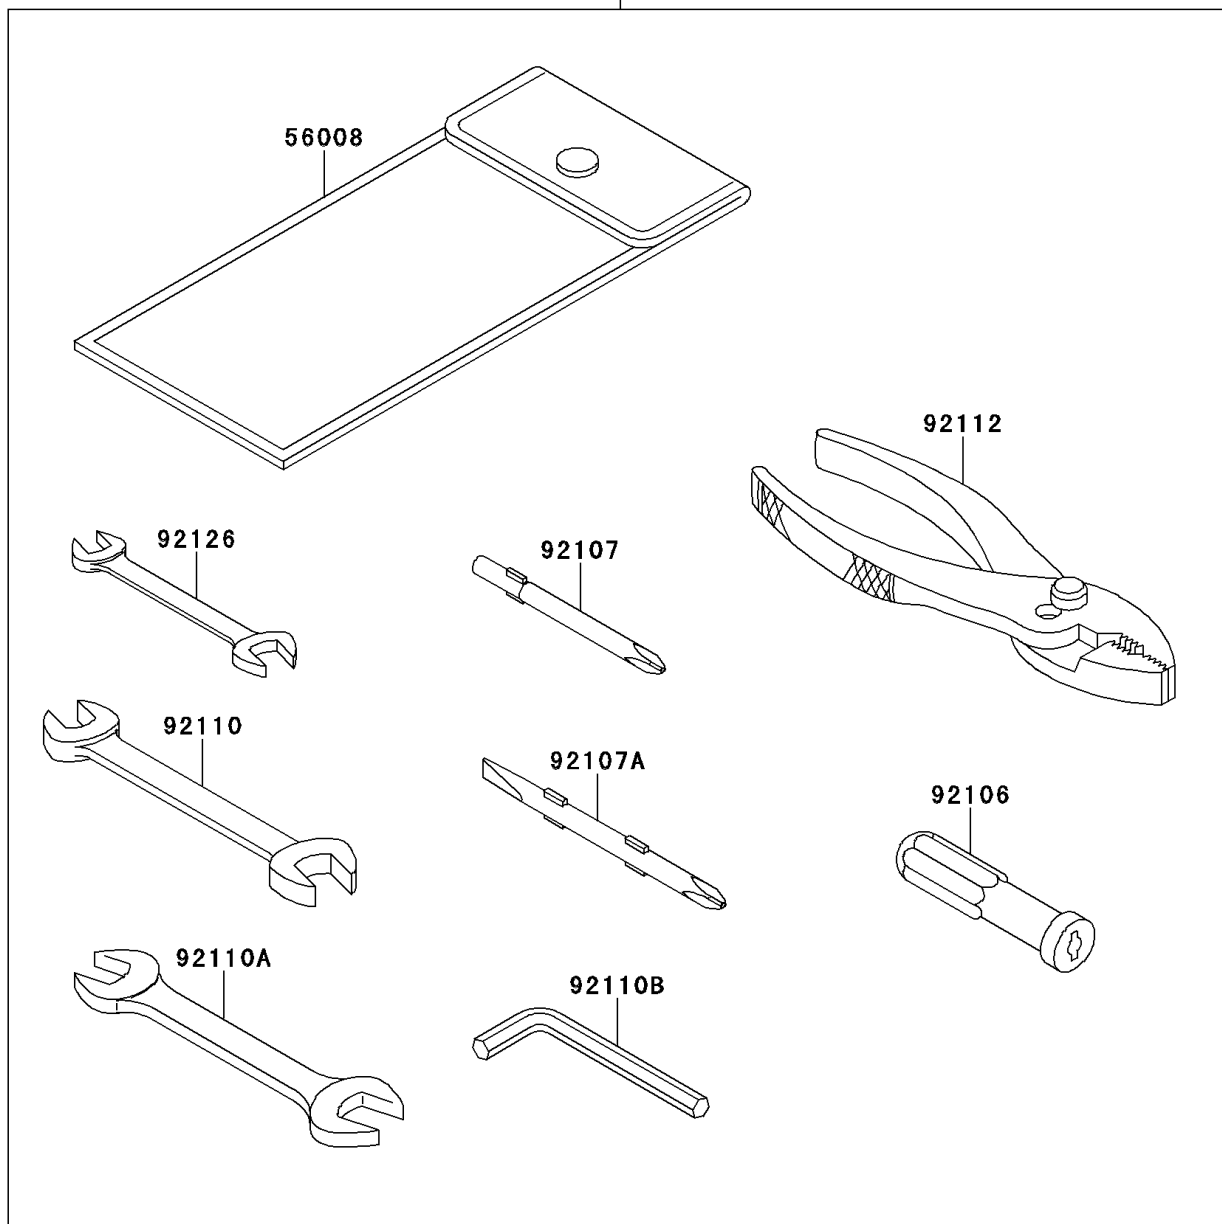

2009 Vulcan® 1700 Voyager®

PARTS DIAGRAM

Owner's Tools(A9F/A9FA)

56007

F2810

2009 Vulcan[®] 1700 Voyager[®]

PARTS LIST

Owner's Tools(A9F/A9FA)

Kawasaki
Let the Good Times Roll[®]

ITEM NAME

PART NUMBER

QUANTITY
