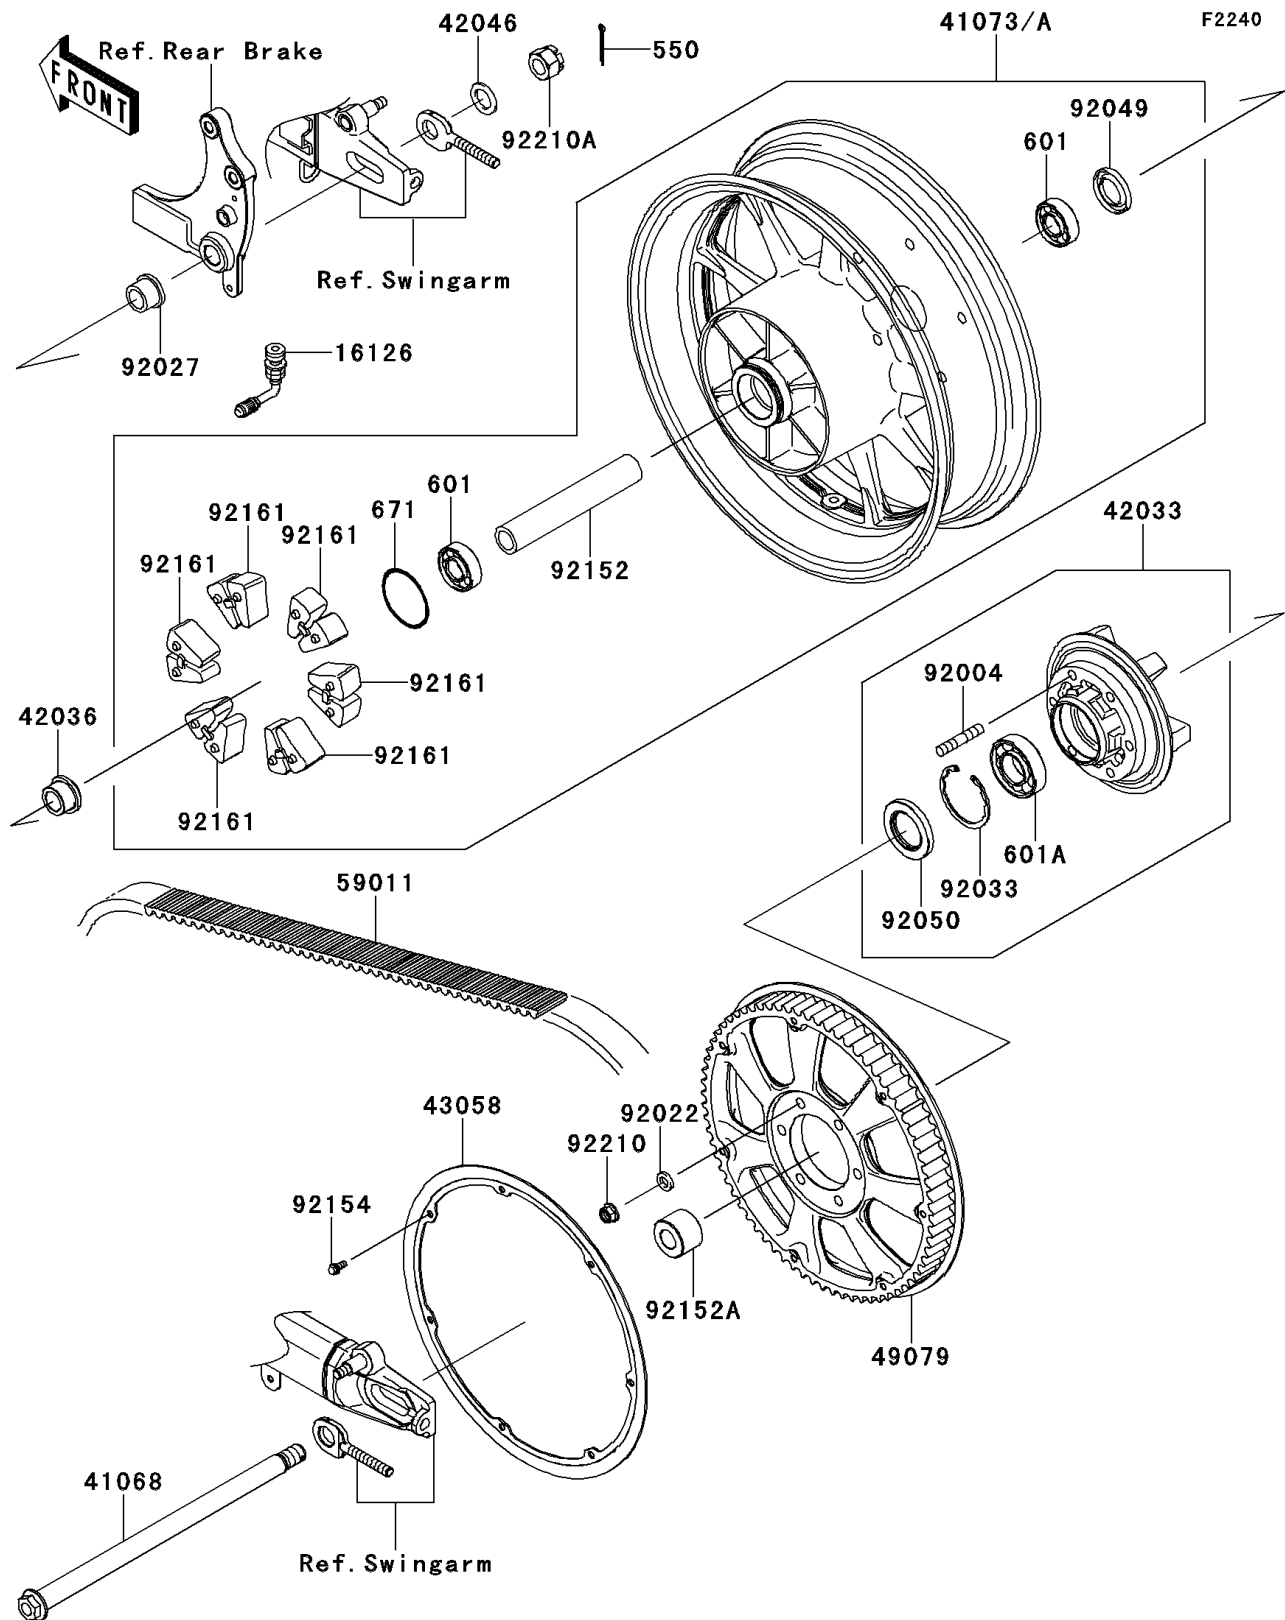

2012 VULCAN® 1700 VOYAGER®

Kawasaki
Let the Good Times Roll®

PARTS DIAGRAM

Rear Wheel/Chain

2012 VULCAN® 1700 VOYAGER®

PARTS LIST

Rear Wheel/Chain

ITEM NAME	PART NUMBER	QUANTITY
-----------	-------------	----------
