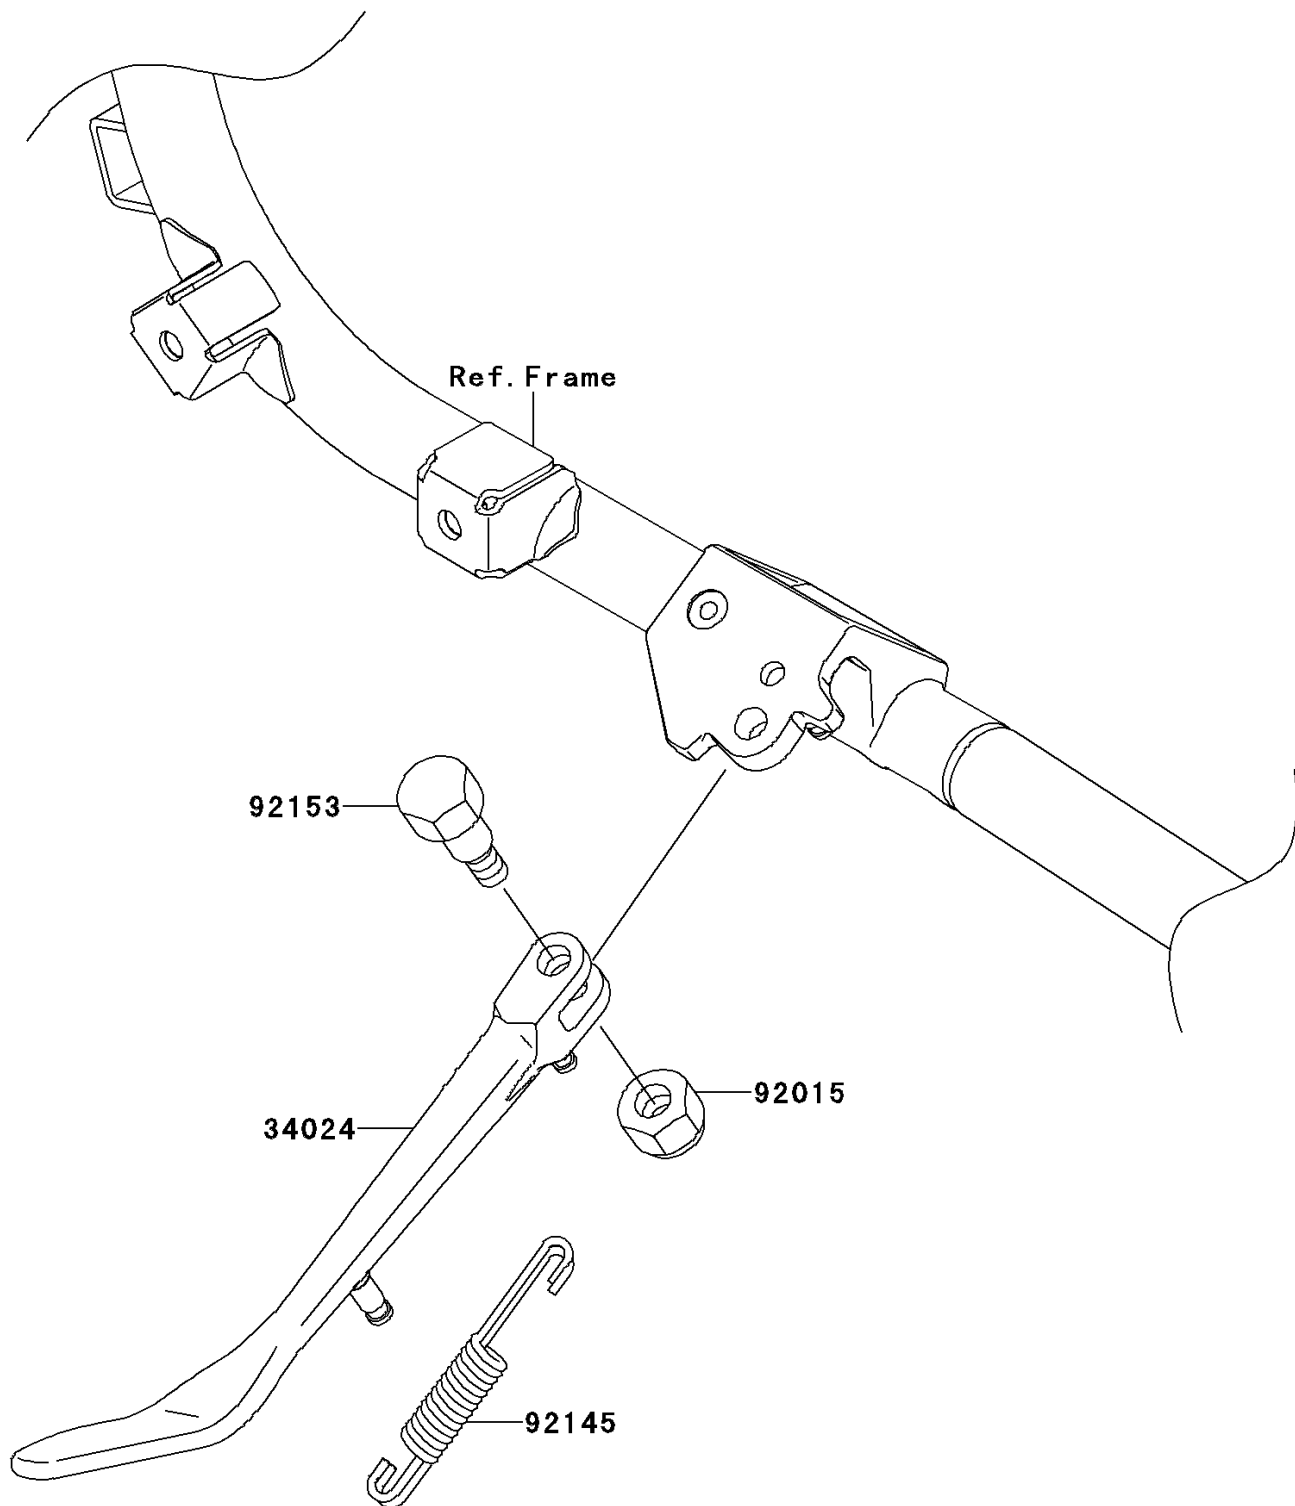

2009 Vulcan® 1700 Voyager®

PARTS DIAGRAM

Stand(s)

F2190

2009 Vulcan® 1700 Voyager®

PARTS LIST

Stand(s)

Kawasaki
Let the Good Times Roll®

ITEM NAME

PART NUMBER

QUANTITY
