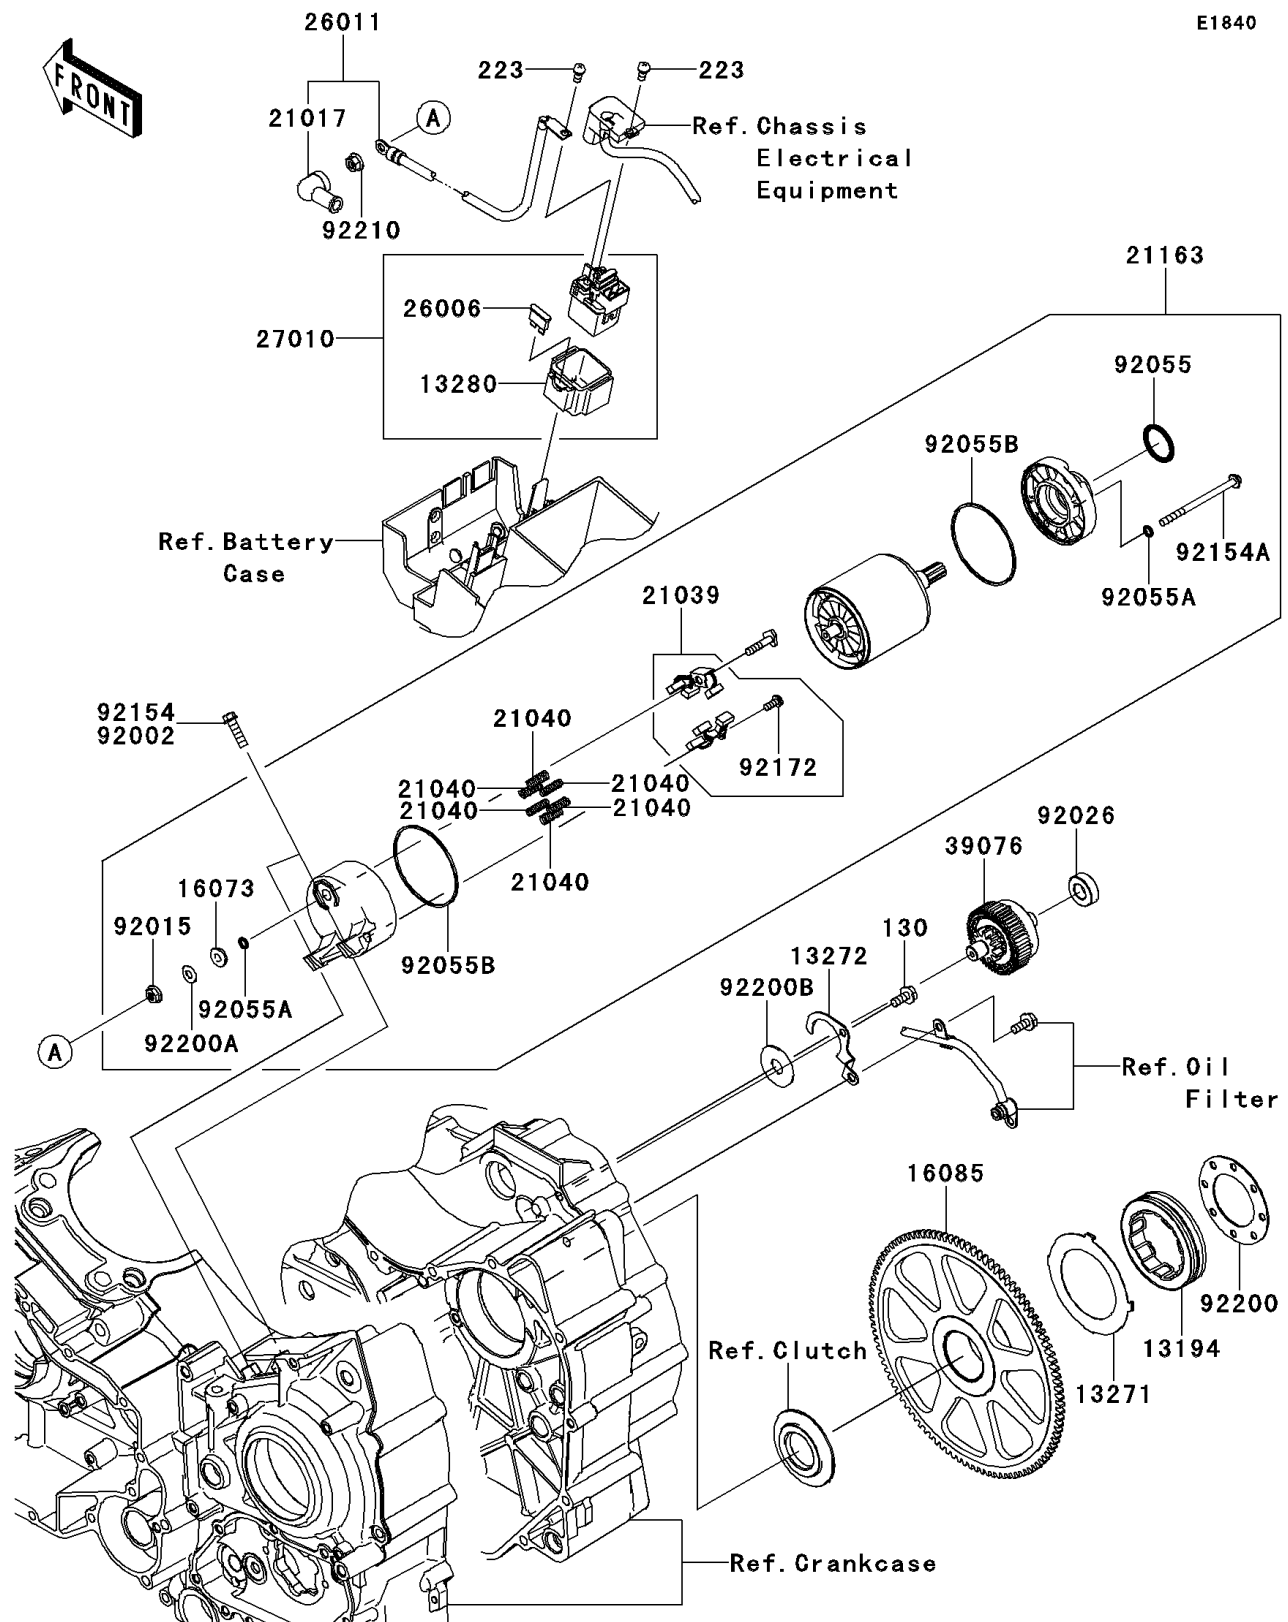

2012 VULCAN® 1700 VOYAGER®

PARTS DIAGRAM

Starter Motor

2012 VULCAN® 1700 VOYAGER®

Kawasaki
Let the Good Times Roll®

PARTS LIST

Starter Motor

ITEM NAME	PART NUMBER	QUANTITY
BOLT-FLANGED,6X14 (Ref # 130)	130BA0614	1
SCREW-PAN-WS-CROS,5X10 (Ref # 223)	223AA0510	2
CLUTCH-ONEWAY (Ref # 13194)	13194-0001	1
PLATE (Ref # 13271)	13271-0037	1
PLATE,LIMITER (Ref # 13272)	13272-0673	1
HOLDER (Ref # 13280)	13280-1263	1
INSULATOR (Ref # 16073)	16073-0053	1
GEAR,FREE WHEEL (Ref # 16085)	16085-0121	1
GROMMET,STARTER TERMINAL (Ref # 21017)	21017-017	1
BRUSH (Ref # 21039)	21039-0009	1
SPRING-BRUSH (Ref # 21040)	21040-0003	6
STARTER-ELECTRIC (Ref # 21163)	21163-0055	1
FUSE,BLADE,30A,GREEN (Ref # 26006)	26006-1006	1
WIRE-LEAD (Ref # 26011)	26011-0239	1
SWITCH,MAGNETIC (Ref # 27010)	27010-1446	1
LIMITER,STARTER IDLE GEAR (Ref # 39076)	39076-0017	1
BOLT,6X25 (Ref # 92002)	92002-1344	2
NUT,STARTER MOTOR (Ref # 92015)	92015-1476	1
SPACER,12.3X25X8.1 (Ref # 92026)	92026-0127	1
RING-O (Ref # 92055)	92055-1276	1
RING-O,4.5X2.0 (Ref # 92055A)	92055-1370	3
RING-O,STARTER MOTOR (Ref # 92055B)	92055-1381	2
BOLT (Ref # 92154A)	92154-0265	2
SCREW (Ref # 92172)	92172-0334	1
WASHER,44X73.5X1.2 (Ref # 92200)	92200-0019	1
WASHER (Ref # 92200A)	92200-0386	1
WASHER,12X34X1.6 (Ref # 92200B)	92200-0478	1
NUT,6MM (Ref # 92210)	92210-0188	1