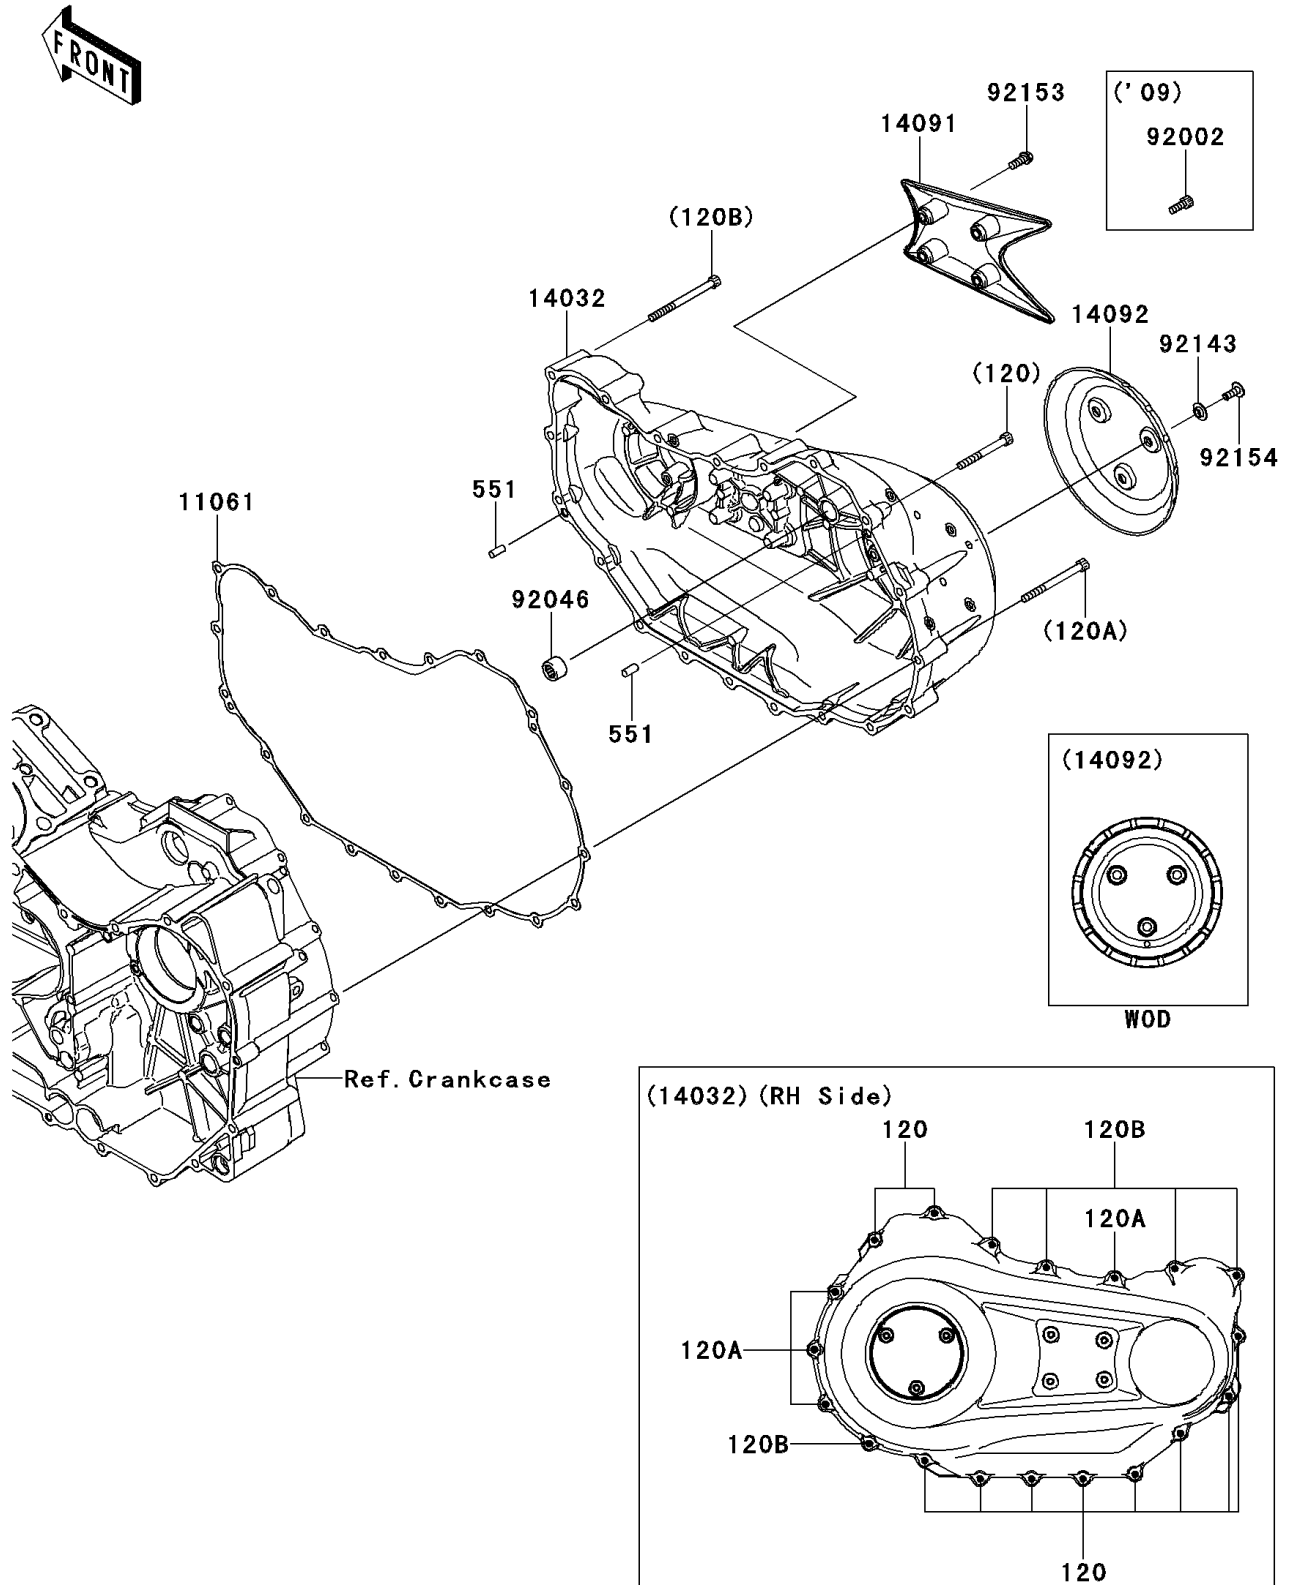

## PARTS DIAGRAM

### Right Engine Cover(s)

E1436

# 2009 Vulcan® 1700 Voyager®

## PARTS LIST

Right Engine Cover(s)

**Kawasaki**  
Let the Good Times Roll®

**ITEM NAME**

**PART NUMBER**

**QUANTITY**

---