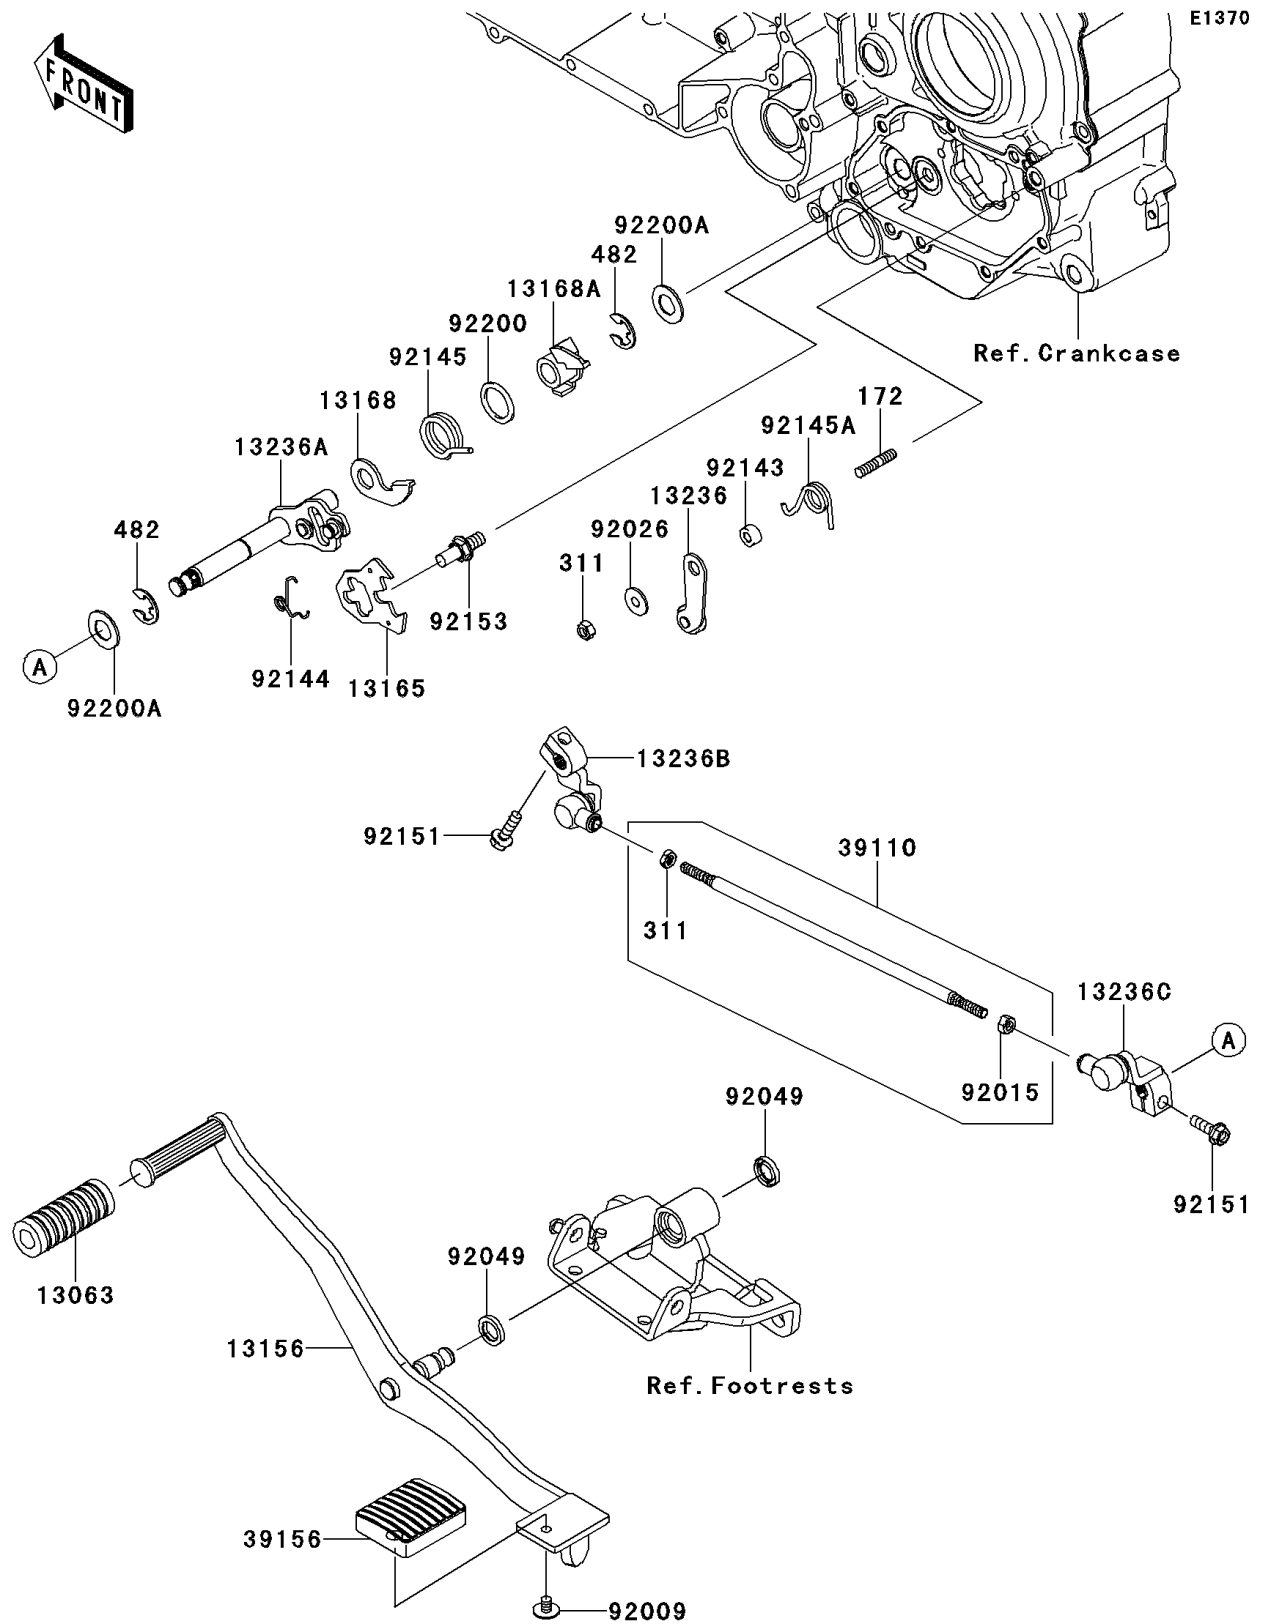

2009 Vulcan® 1700 Voyager®

PARTS DIAGRAM

Gear Change Mechanism

2009 Vulcan® 1700 Voyager®

PARTS LIST

Gear Change Mechanism

ITEM NAME

PART NUMBER

QUANTITY
