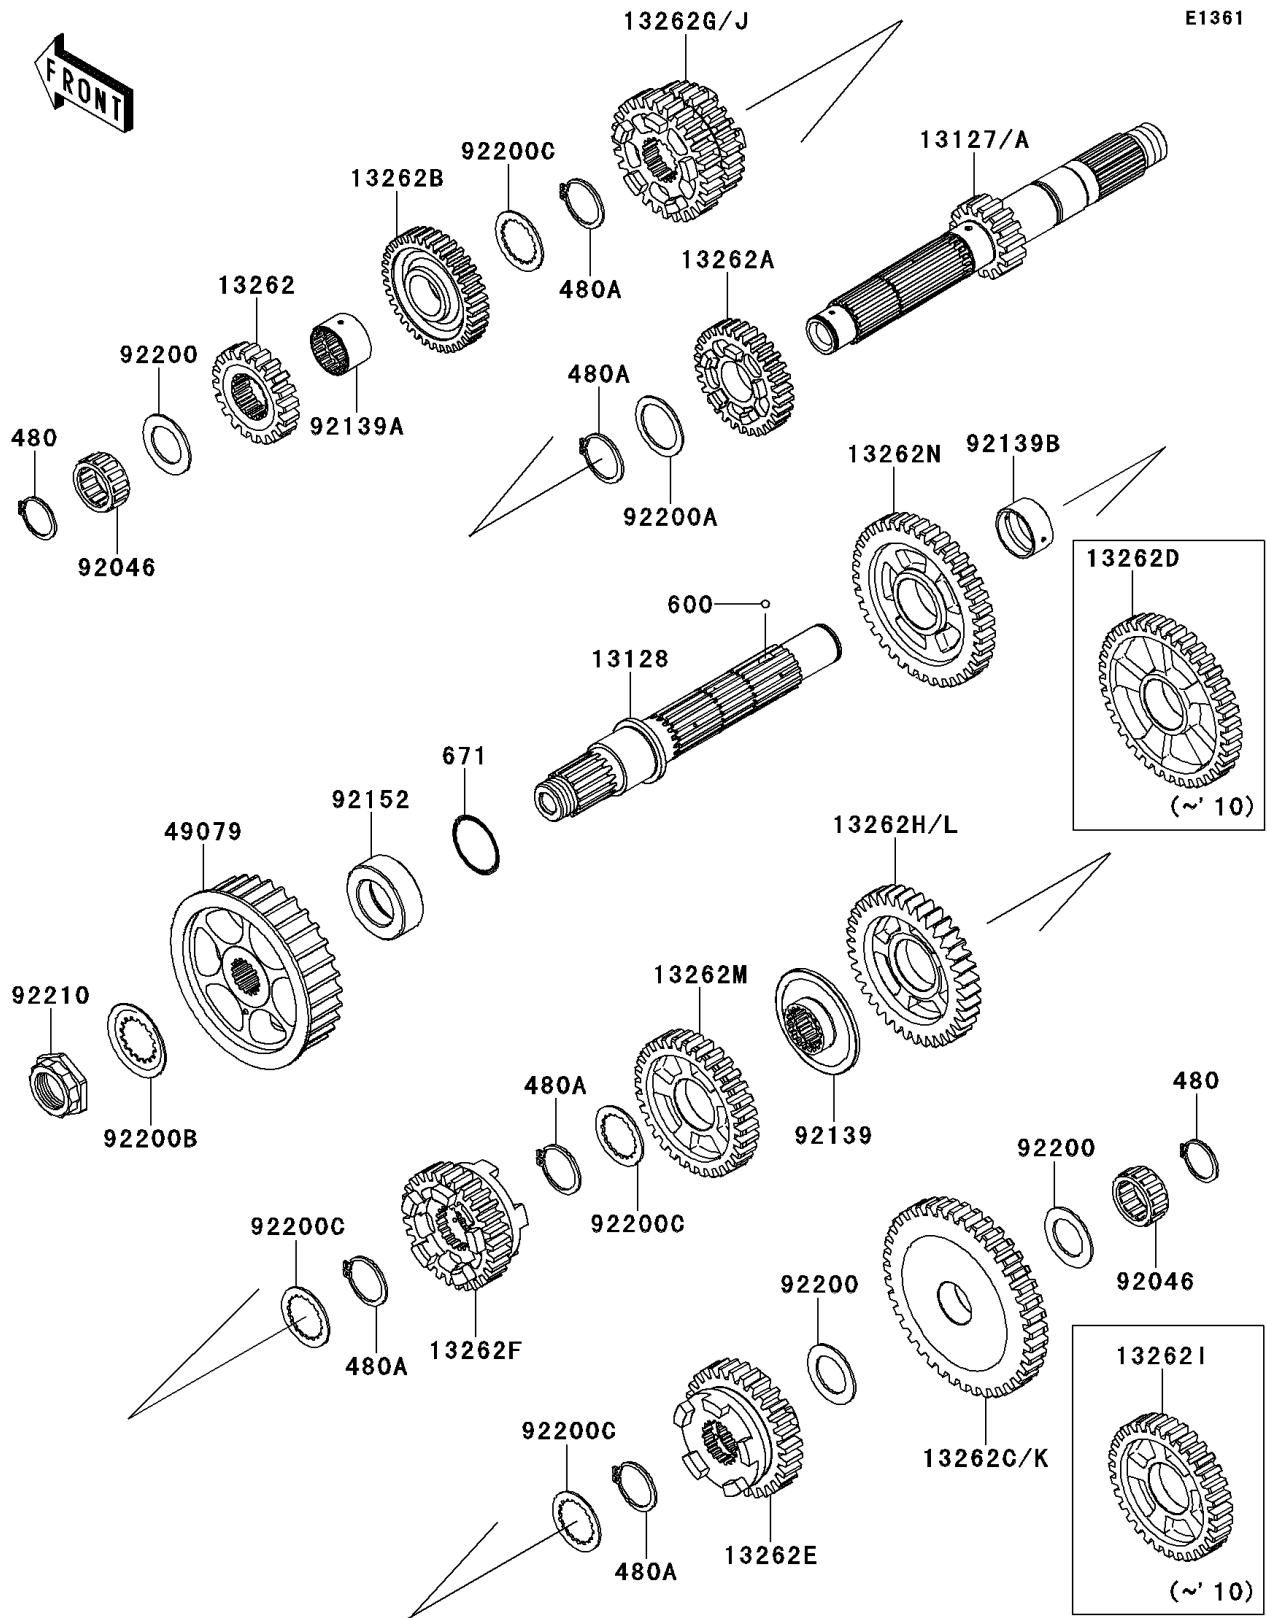

2009 Vulcan® 1700 Voyager®

PARTS DIAGRAM

Transmission

2009 Vulcan® 1700 Voyager®

PARTS LIST

Transmission

ITEM NAME

PART NUMBER

QUANTITY
