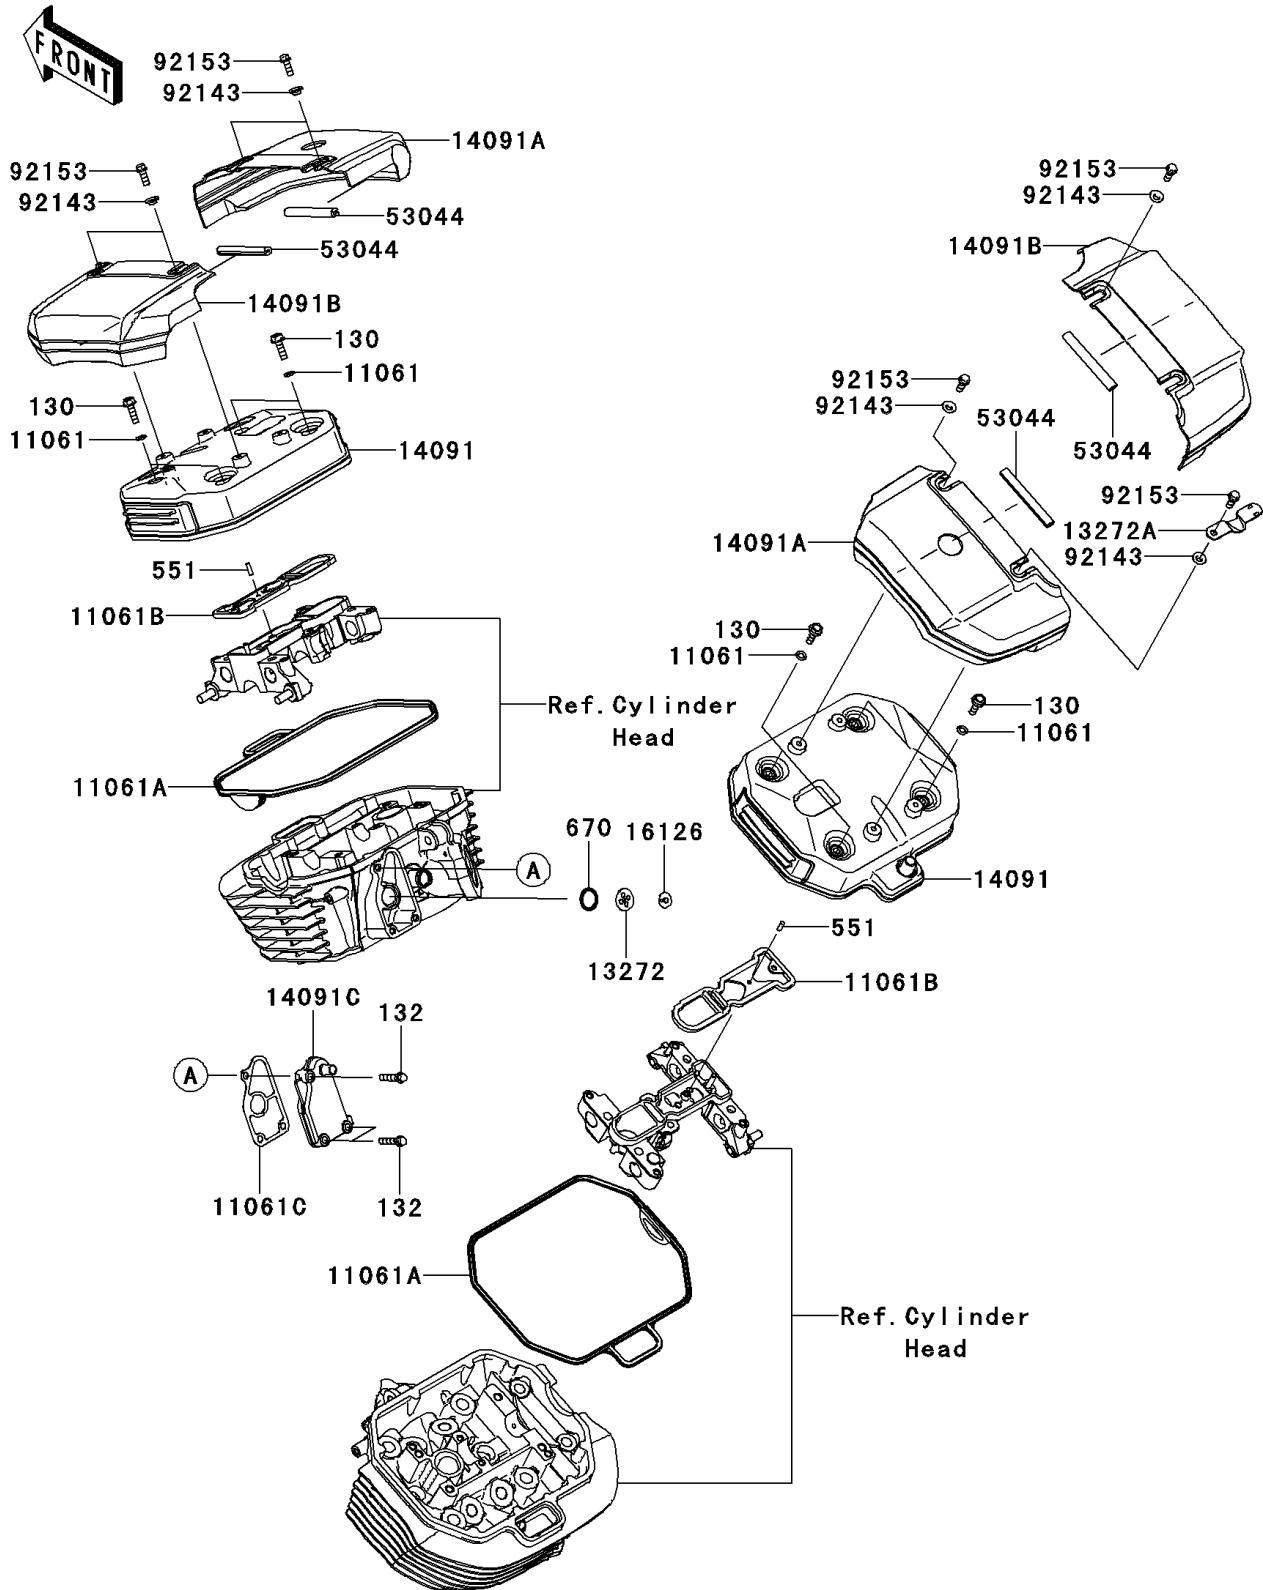

## PARTS DIAGRAM Cylinder Head Cover

E1112

# 2009 Vulcan® 1700 Voyager®

## PARTS LIST

### Cylinder Head Cover

**ITEM NAME**

**PART NUMBER**

**QUANTITY**

---