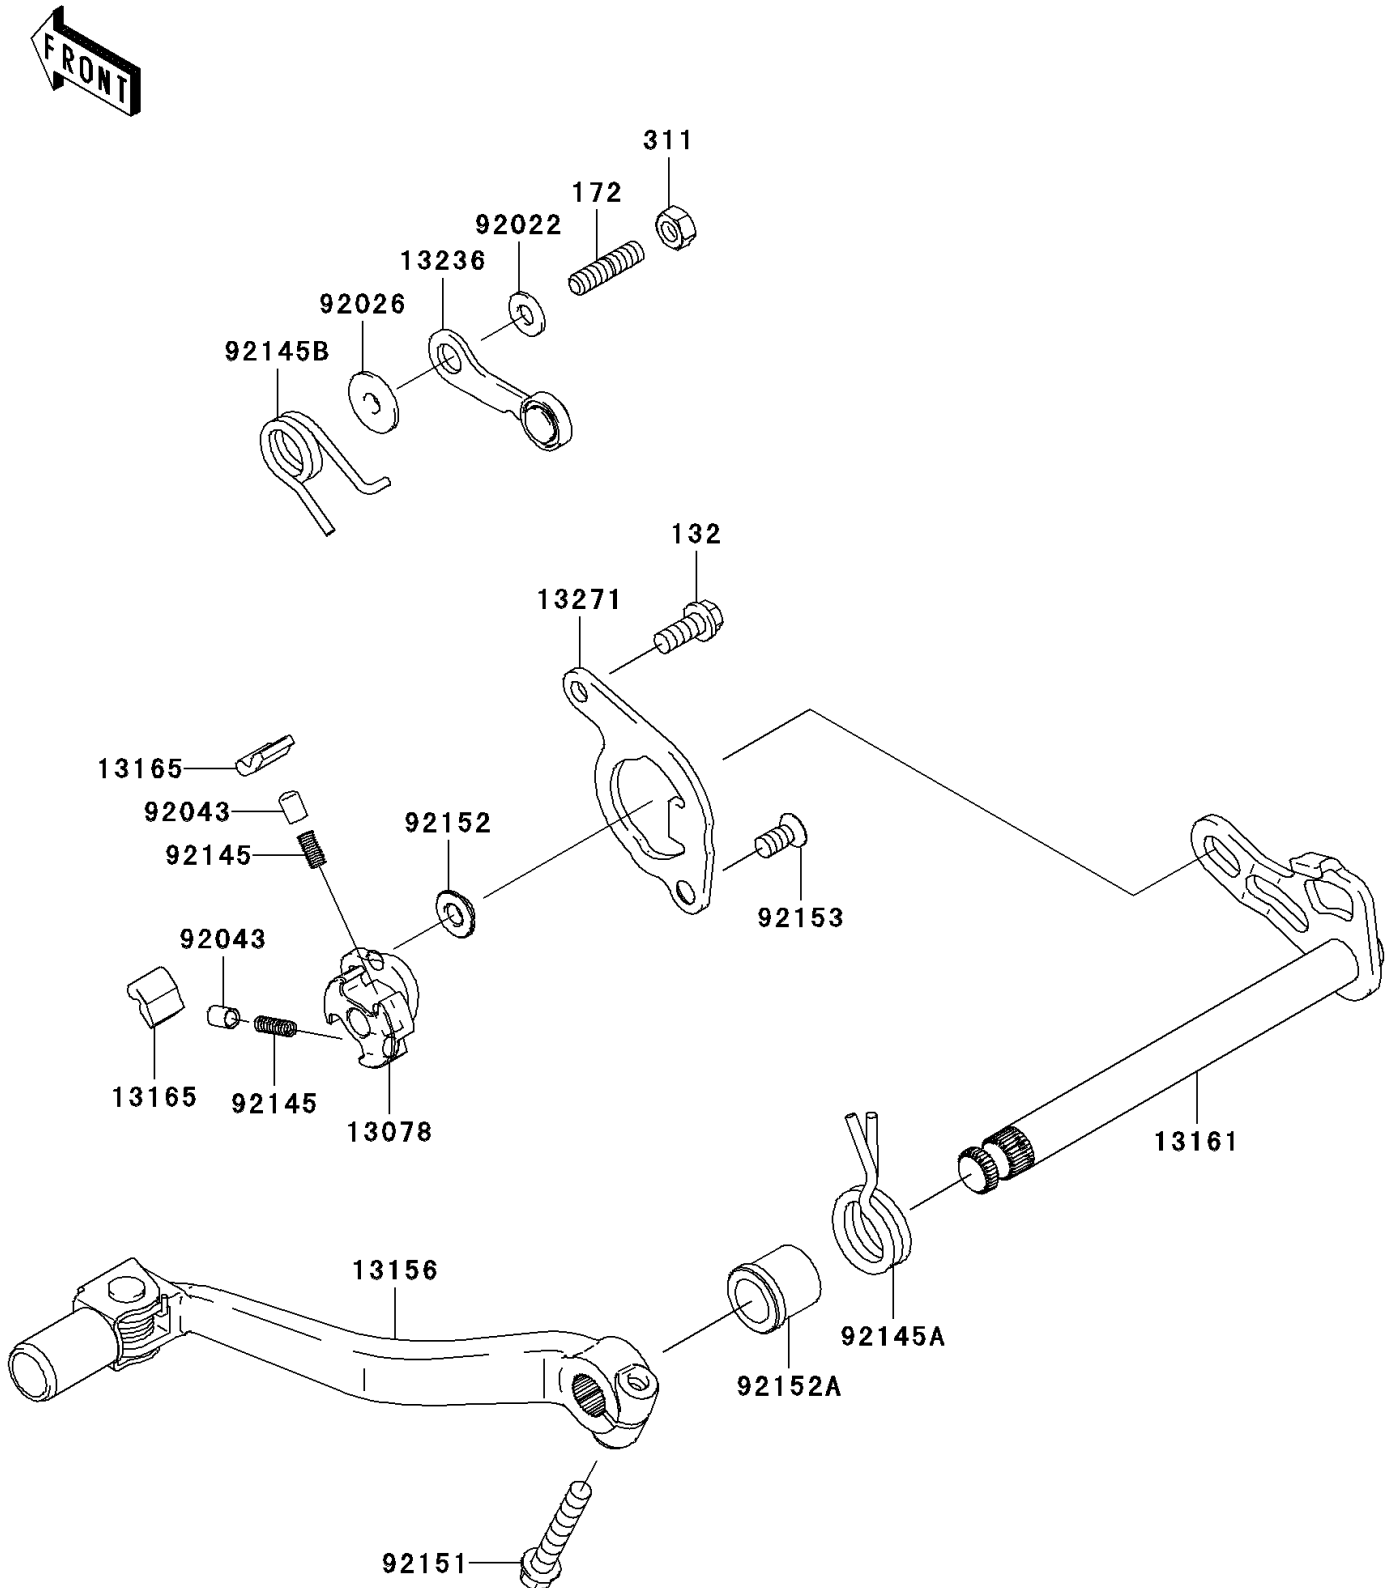

2008 KLX[®] 450R

PARTS DIAGRAM

Gear Change Mechanism

E1370

2008 KLX[®] 450R

PARTS LIST

Gear Change Mechanism

ITEM NAME

PART NUMBER

QUANTITY
