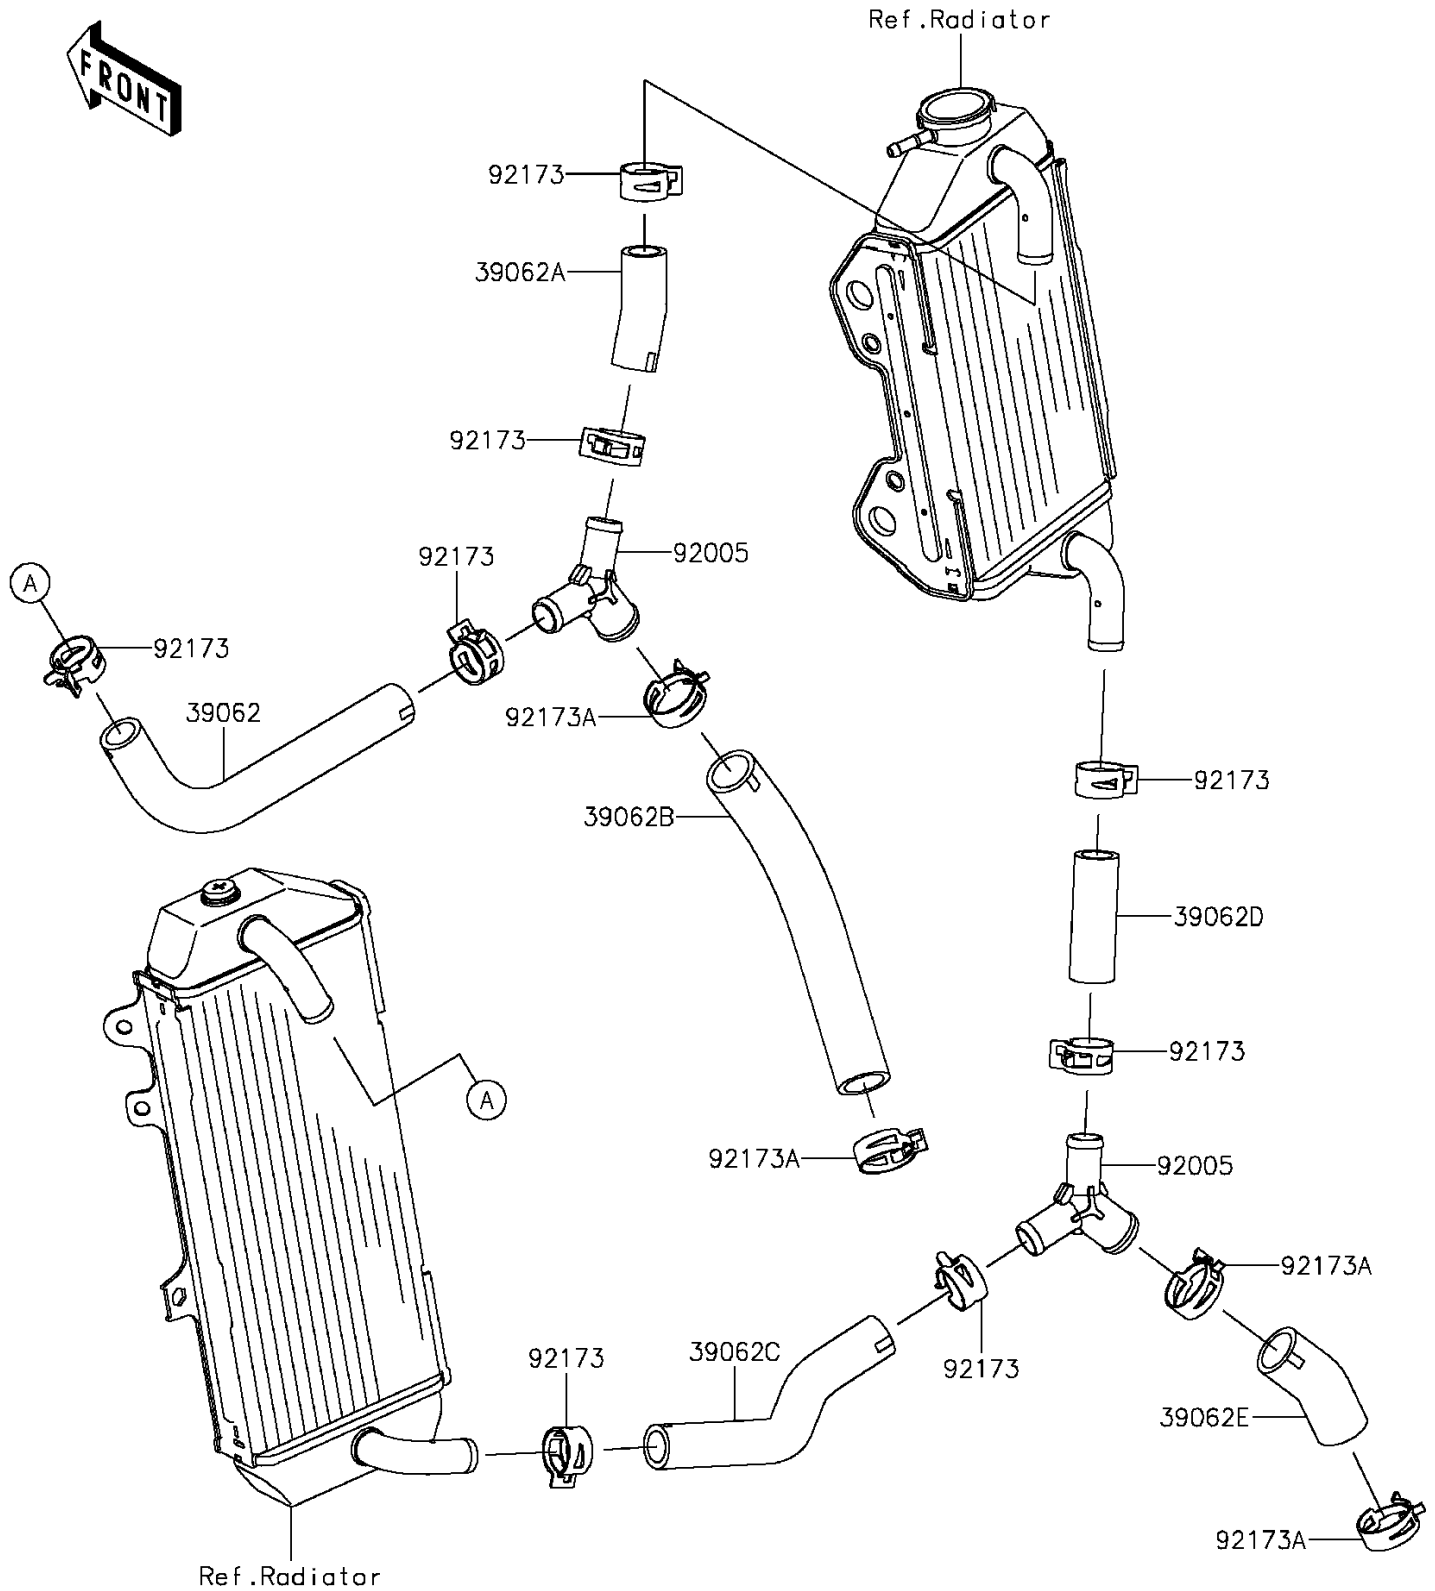

2016 KX™ 450F

PARTS DIAGRAM

Water Pipe

E3037

2016 KX™ 450F

PARTS LIST

Water Pipe

ITEM NAME	PART NUMBER	QUANTITY
HOSE-COOLING,RAD.LH UPP-FIT. (Ref # 39062)	39062-0707	1
HOSE-COOLING,RAD.RH UPP-FIT. (Ref # 39062A)	39062-0708	1
HOSE-COOLING,CYLINDER-FITTING (Ref # 39062B)	39062-0709	1
HOSE-COOLING,RAD.LH LWR-FIT. (Ref # 39062C)	39062-0710	1
HOSE-COOLING,RAD.RH LWR-FIT. (Ref # 39062D)	39062-0711	1
HOSE-COOLING,FITTING-PUMP (Ref # 39062E)	39062-0712	1
FITTING,3WAY (Ref # 92005)	92005-0808	2
CLAMP (Ref # 92173)	92173-1417	8
CLAMP (Ref # 92173A)	92173-1464	4