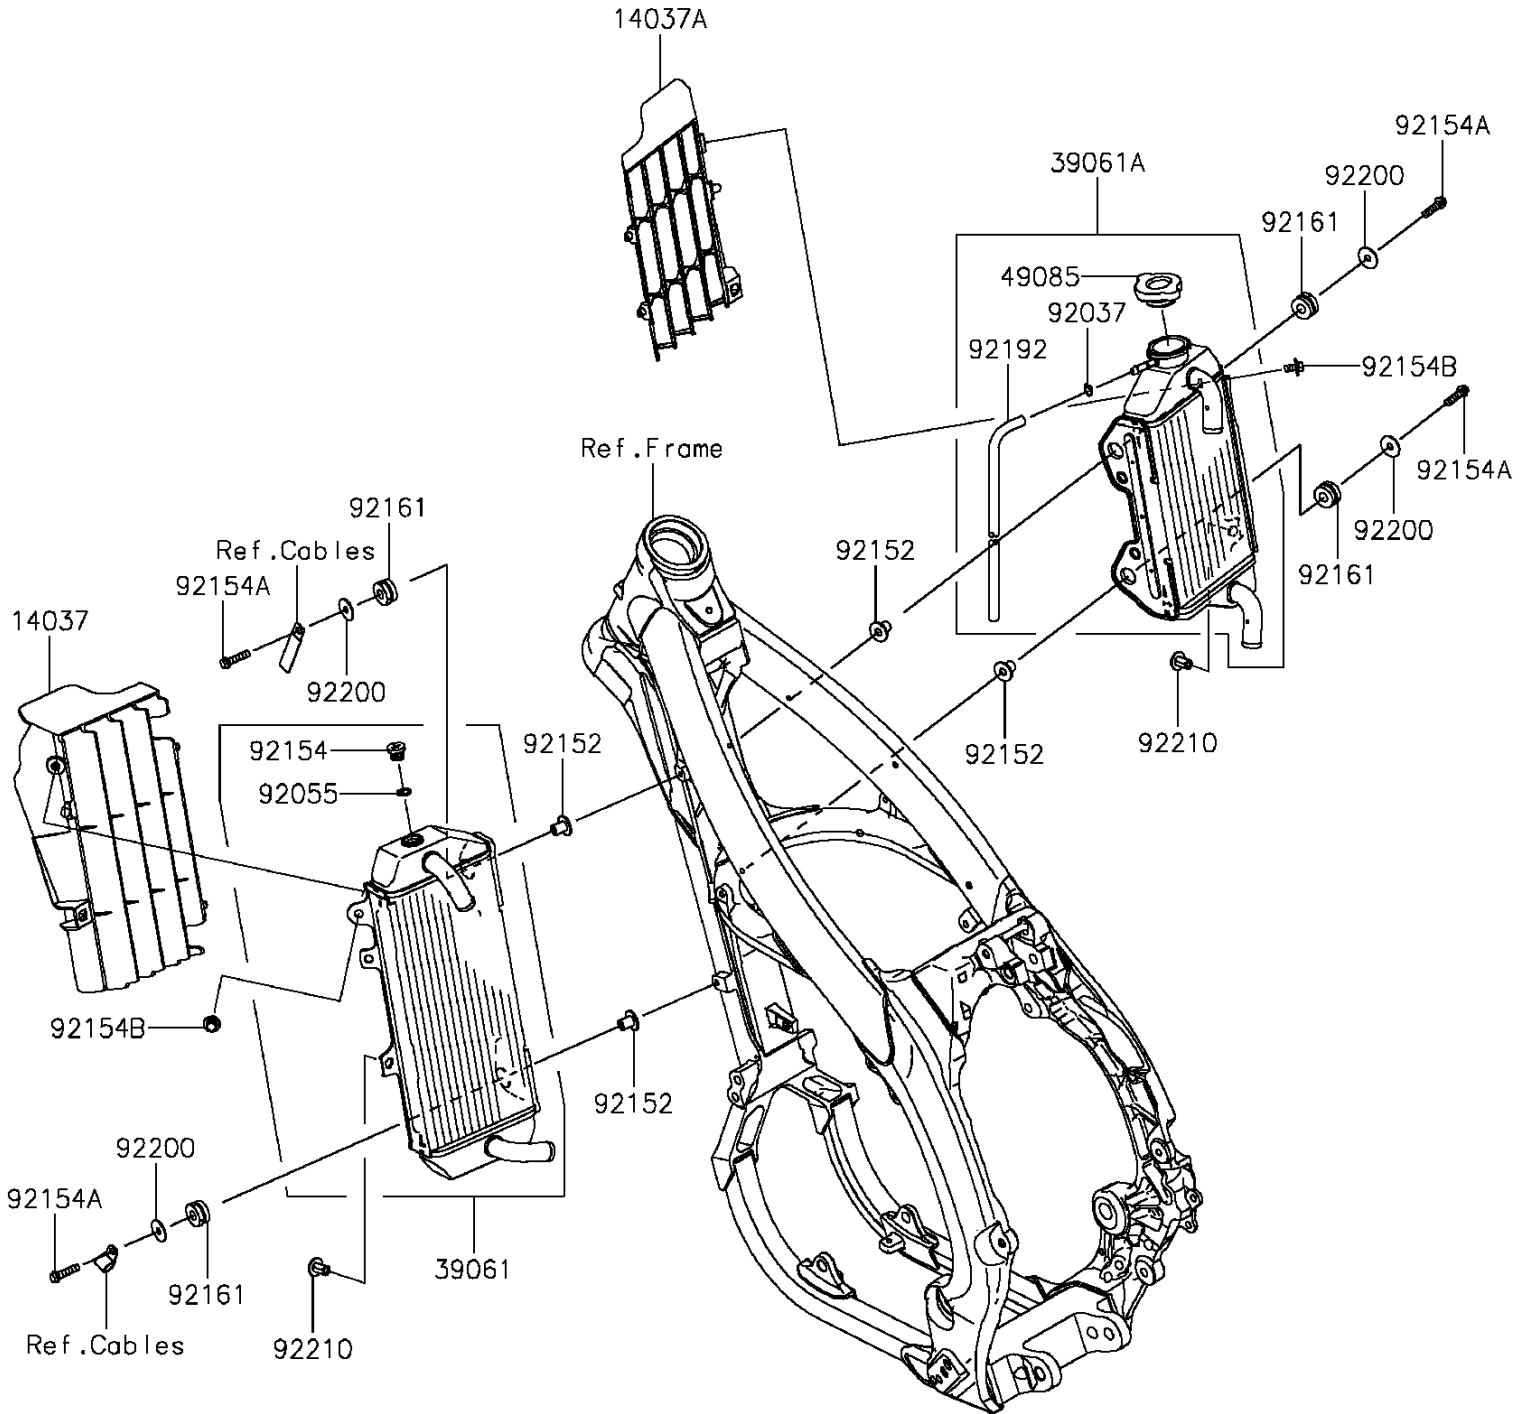

2016 KX™ 450F

PARTS DIAGRAM

Radiator

E3032

2016 KX™ 450F

PARTS LIST

Radiator

Kawasaki

Let the Good Times Roll®

ITEM NAME

PART NUMBER

QUANTITY
