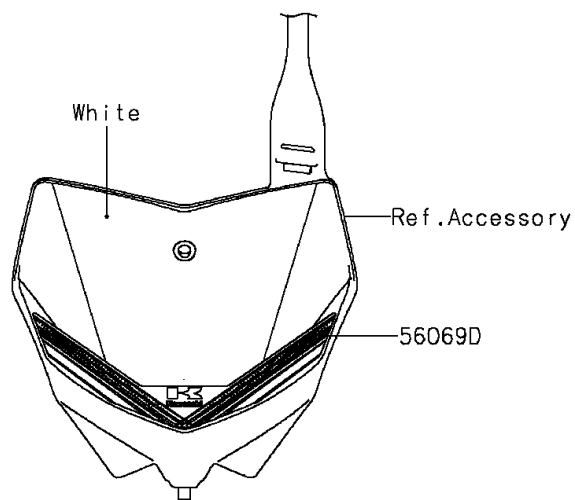

2013 KLX[®]140L

PARTS DIAGRAM

Decals(BDF)

Kawasaki

Let the Good Times Roll[®]

F2861A

2013 KLX[®]140L

PARTS LIST

Decals(BDF)

Kawasaki

Let the Good Times Roll[®]

ITEM NAME

PART NUMBER

QUANTITY
