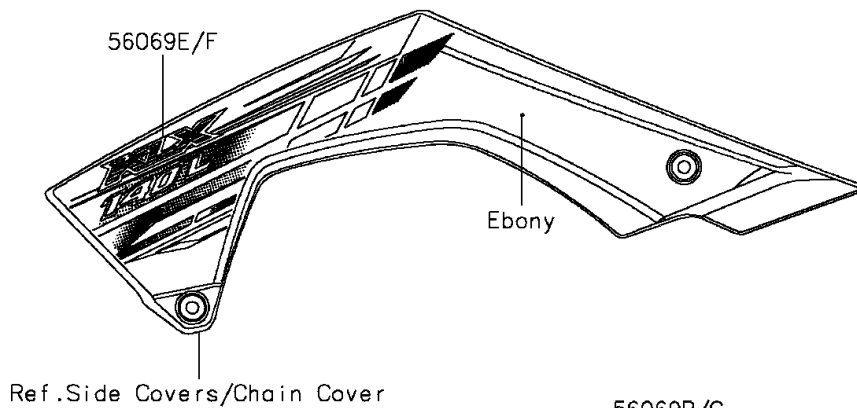

2013 KLX[®]140L

PARTS DIAGRAM

Decals(BDF)

Kawasaki

Let the Good Times Roll[®]

F2861A

2013 KLX[®]140L

PARTS LIST

Decals(BDF)

Kawasaki

Let the Good Times Roll[®]

ITEM NAME

PART NUMBER

QUANTITY
