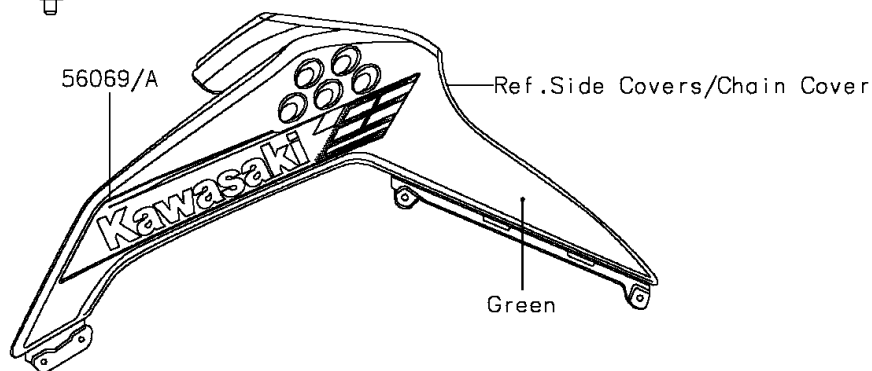

2013 KLX[®]140L

PARTS DIAGRAM

Decals(BDF)

Kawasaki

Let the Good Times Roll[®]

F2861A

2013 KLX[®]140L

PARTS LIST

Decals(BDF)

Kawasaki

Let the Good Times Roll[®]

ITEM NAME

PART NUMBER

QUANTITY
