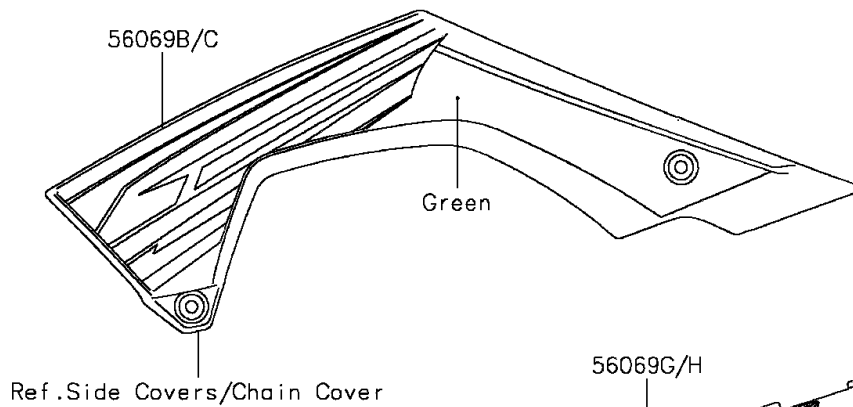

2012 KLX[®]140L

PARTS DIAGRAM

Decals(BCF)

F2861

2012 KLX[®]140L

PARTS LIST

Decals(BCF)

Kawasaki

Let the Good Times Roll[®]

ITEM NAME

PART NUMBER

QUANTITY
