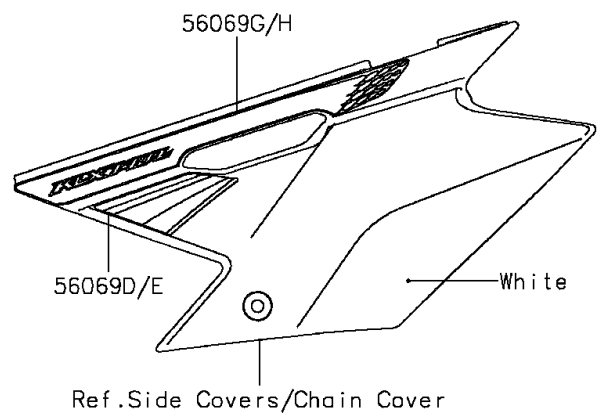

2012 KLX[®]140L

PARTS DIAGRAM

Decals(BCF)

F2861

2012 KLX[®]140L

PARTS LIST

Decals(BCF)

Kawasaki

Let the Good Times Roll[®]

ITEM NAME

PART NUMBER

QUANTITY
