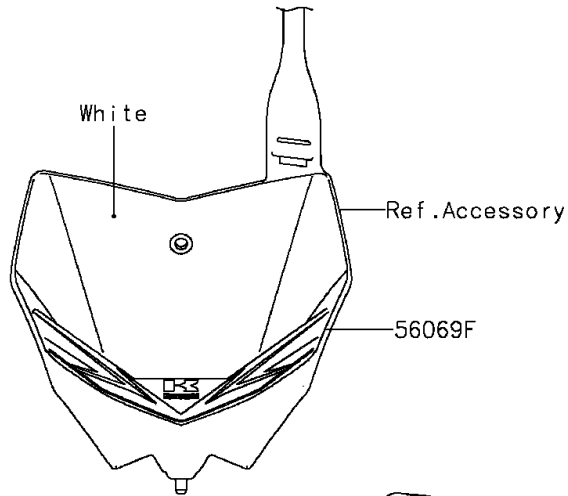

2012 KLX[®]140L

PARTS DIAGRAM

Decals(BCF)

F2861

2012 KLX[®]140L

PARTS LIST

Decals(BCF)

Kawasaki

Let the Good Times Roll[®]

ITEM NAME

PART NUMBER

QUANTITY
