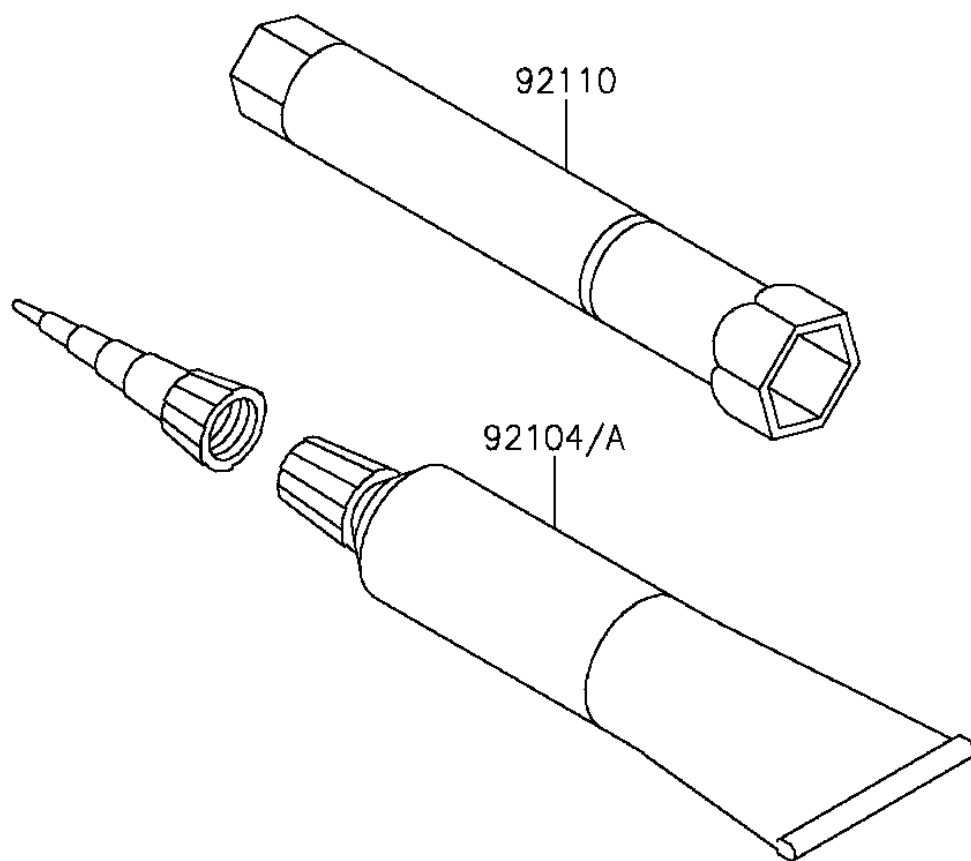

2012 KLX[®]140L

PARTS DIAGRAM

Owner's Tools

F2810

2012 KLX[®]140L

PARTS LIST

Owner's Tools

Kawasaki

Let the Good Times Roll[®]

ITEM NAME

PART NUMBER

QUANTITY
