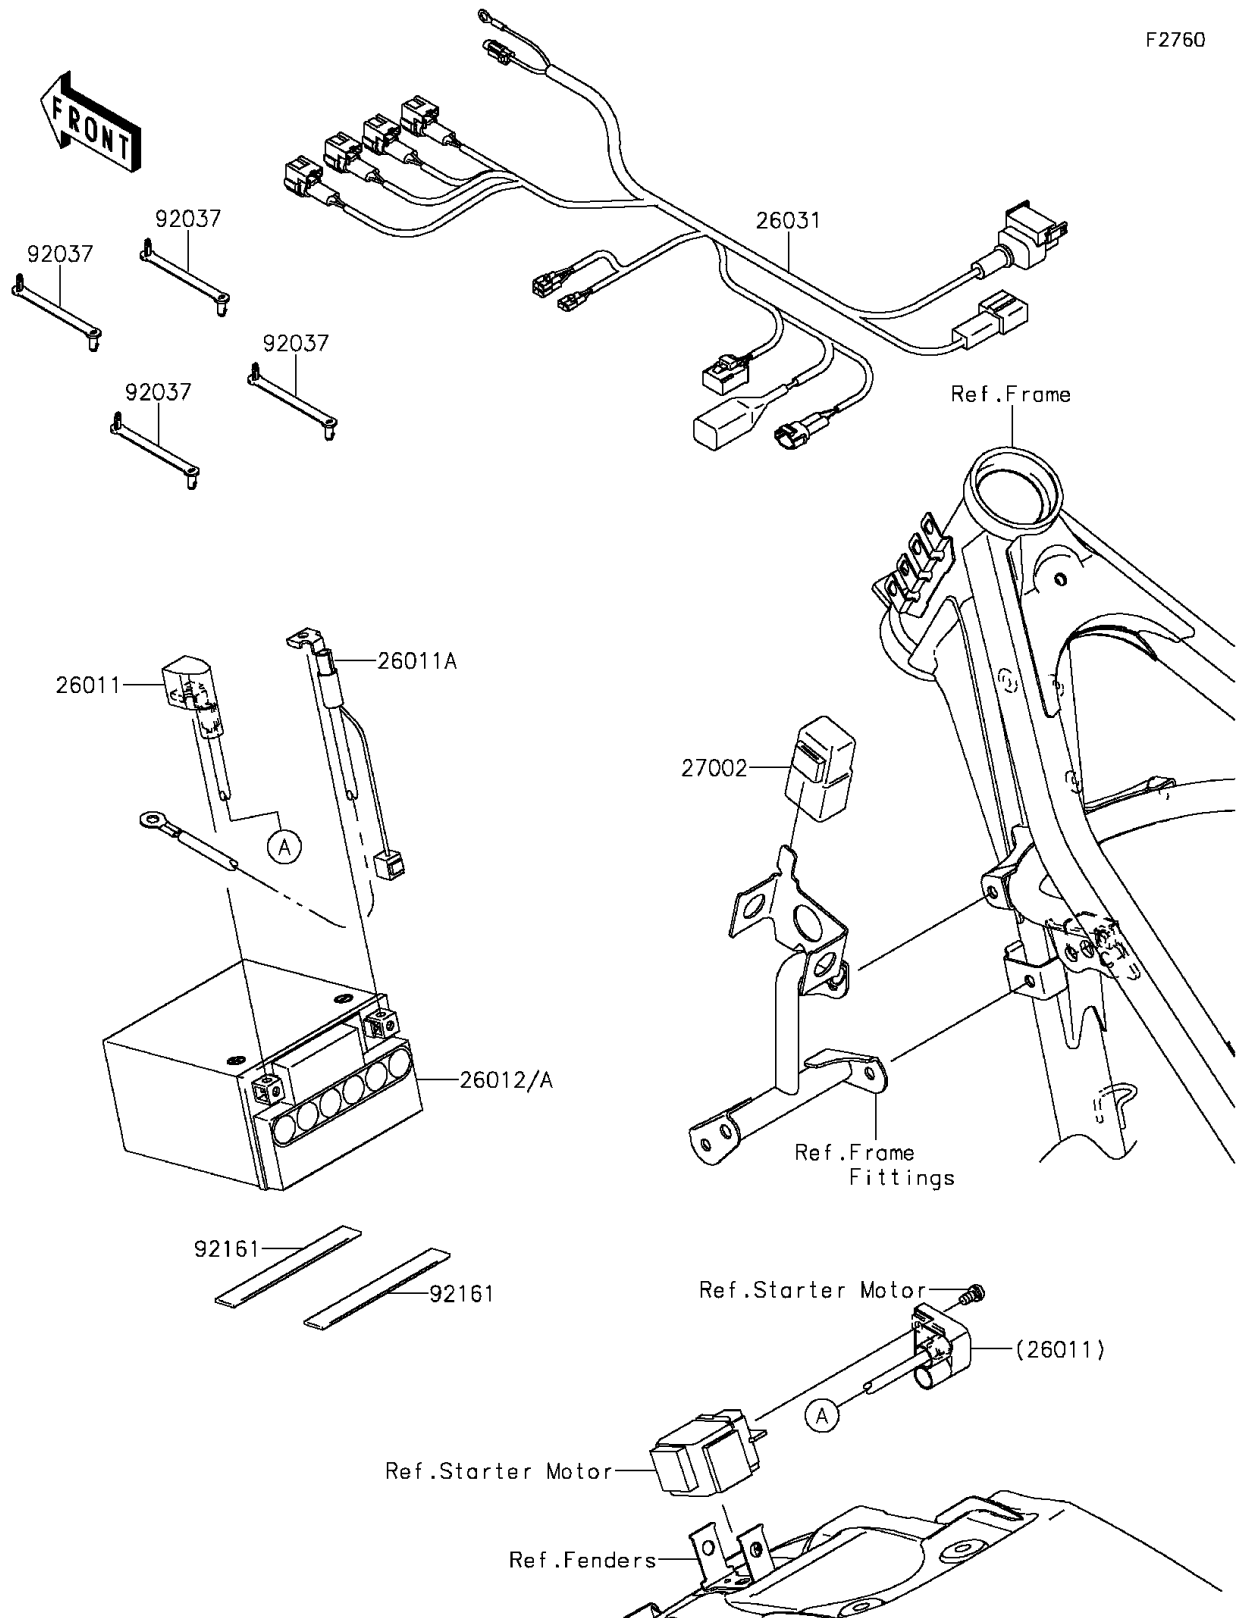

2012 KLX[®]140L

PARTS DIAGRAM

Chassis Electrical Equipment

F2760

2012 KLX[®]140L

PARTS LIST

Chassis Electrical Equipment

ITEM NAME

PART NUMBER

QUANTITY
