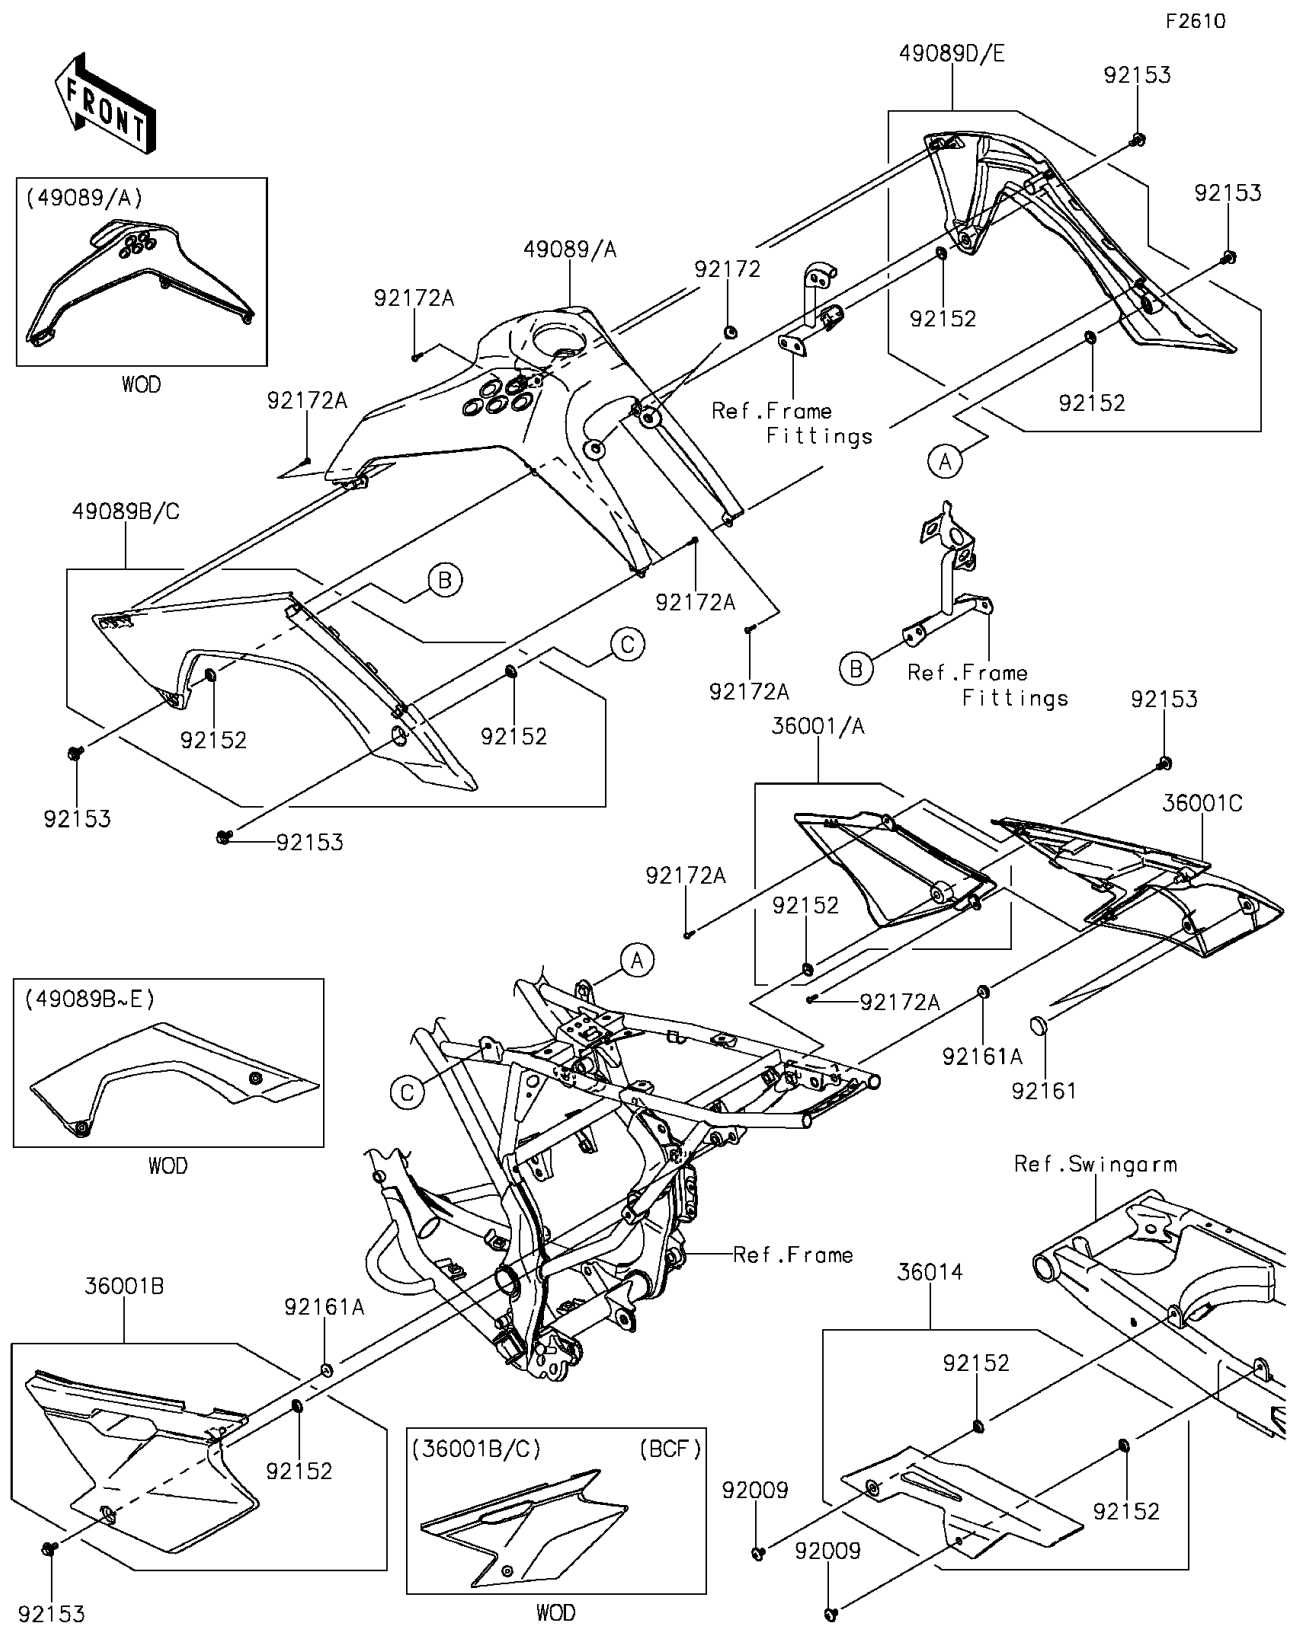

2013 KLX[®]140L

PARTS DIAGRAM

Side Covers/Chain Cover

2013 KLX[®]140L

PARTS LIST

Side Covers/Chain Cover

ITEM NAME

PART NUMBER

QUANTITY
