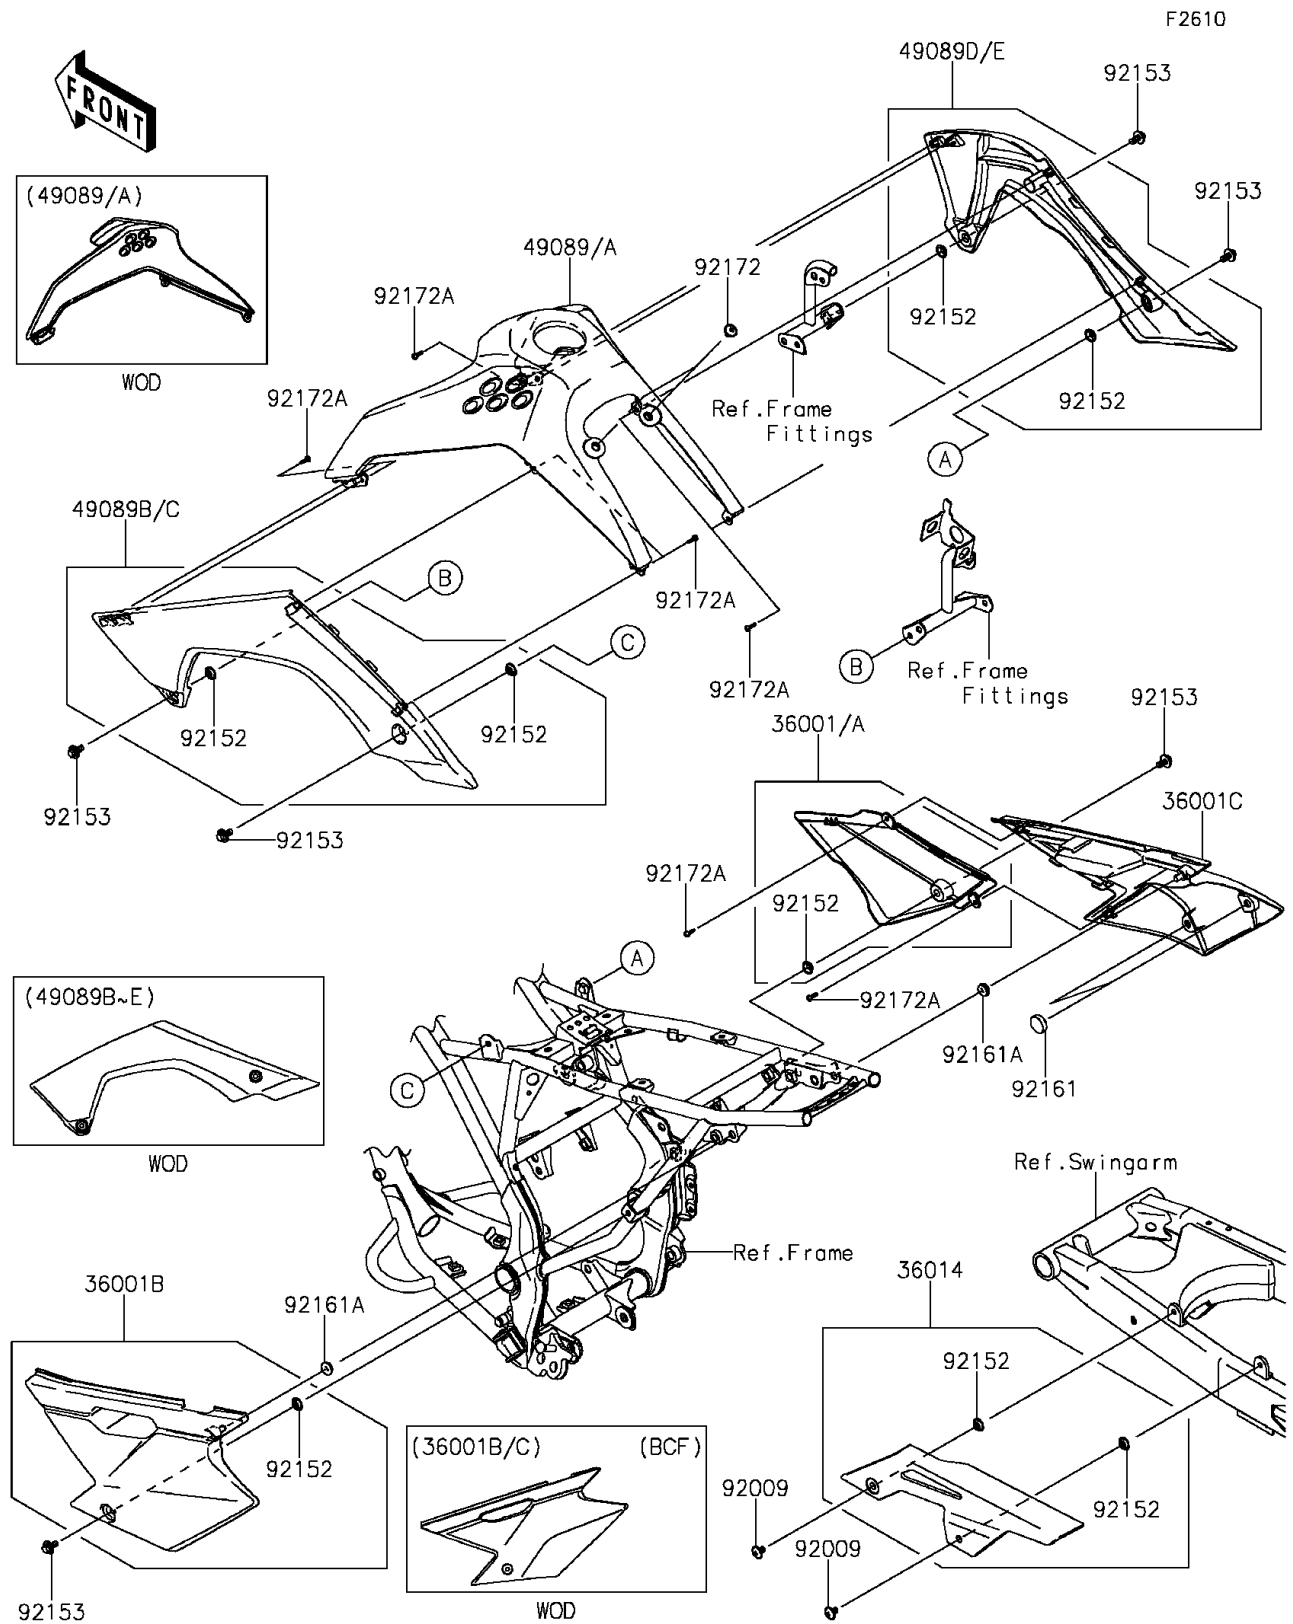

2012 KLX®140L

PARTS DIAGRAM

Side Covers/Chain Cover