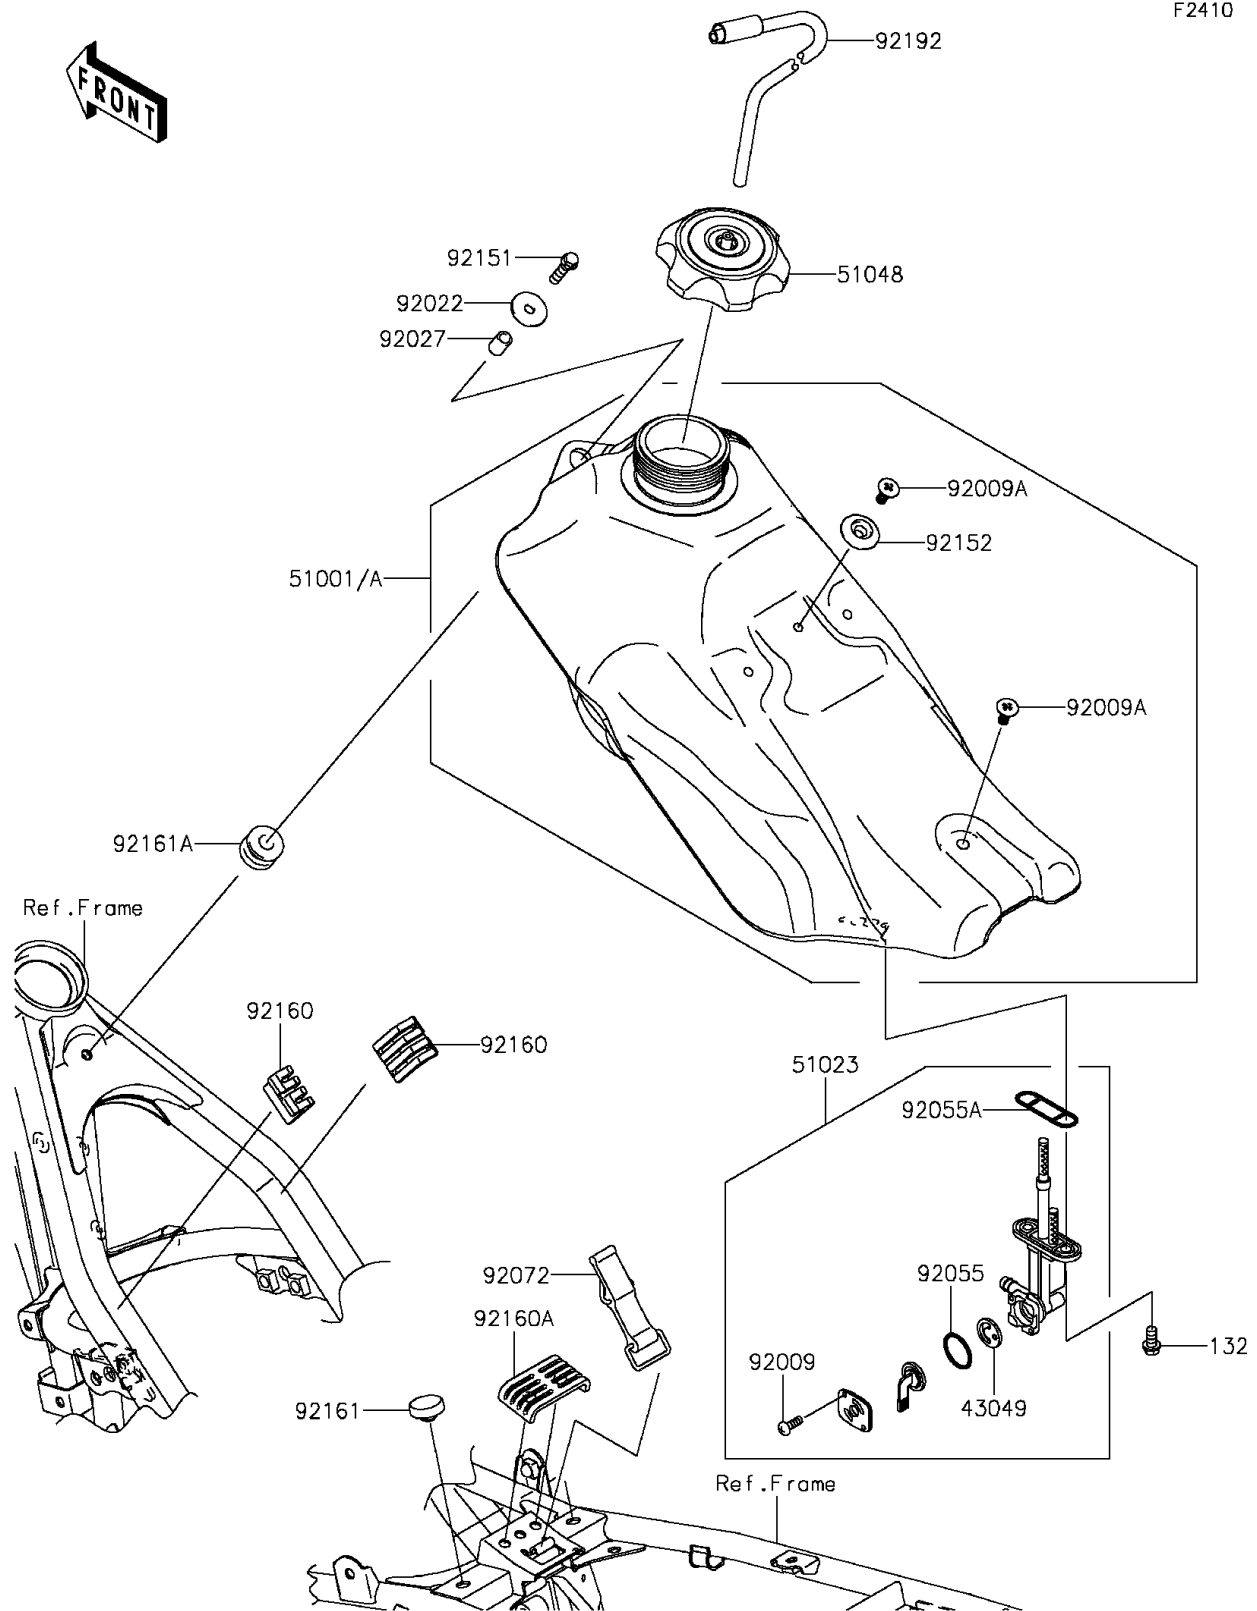

2013 KLX[®]140L

PARTS DIAGRAM

Fuel Tank

F2410

2013 KLX[®]140L

PARTS LIST

Fuel Tank

Kawasaki

Let the Good Times Roll[®]

ITEM NAME

PART NUMBER

QUANTITY
