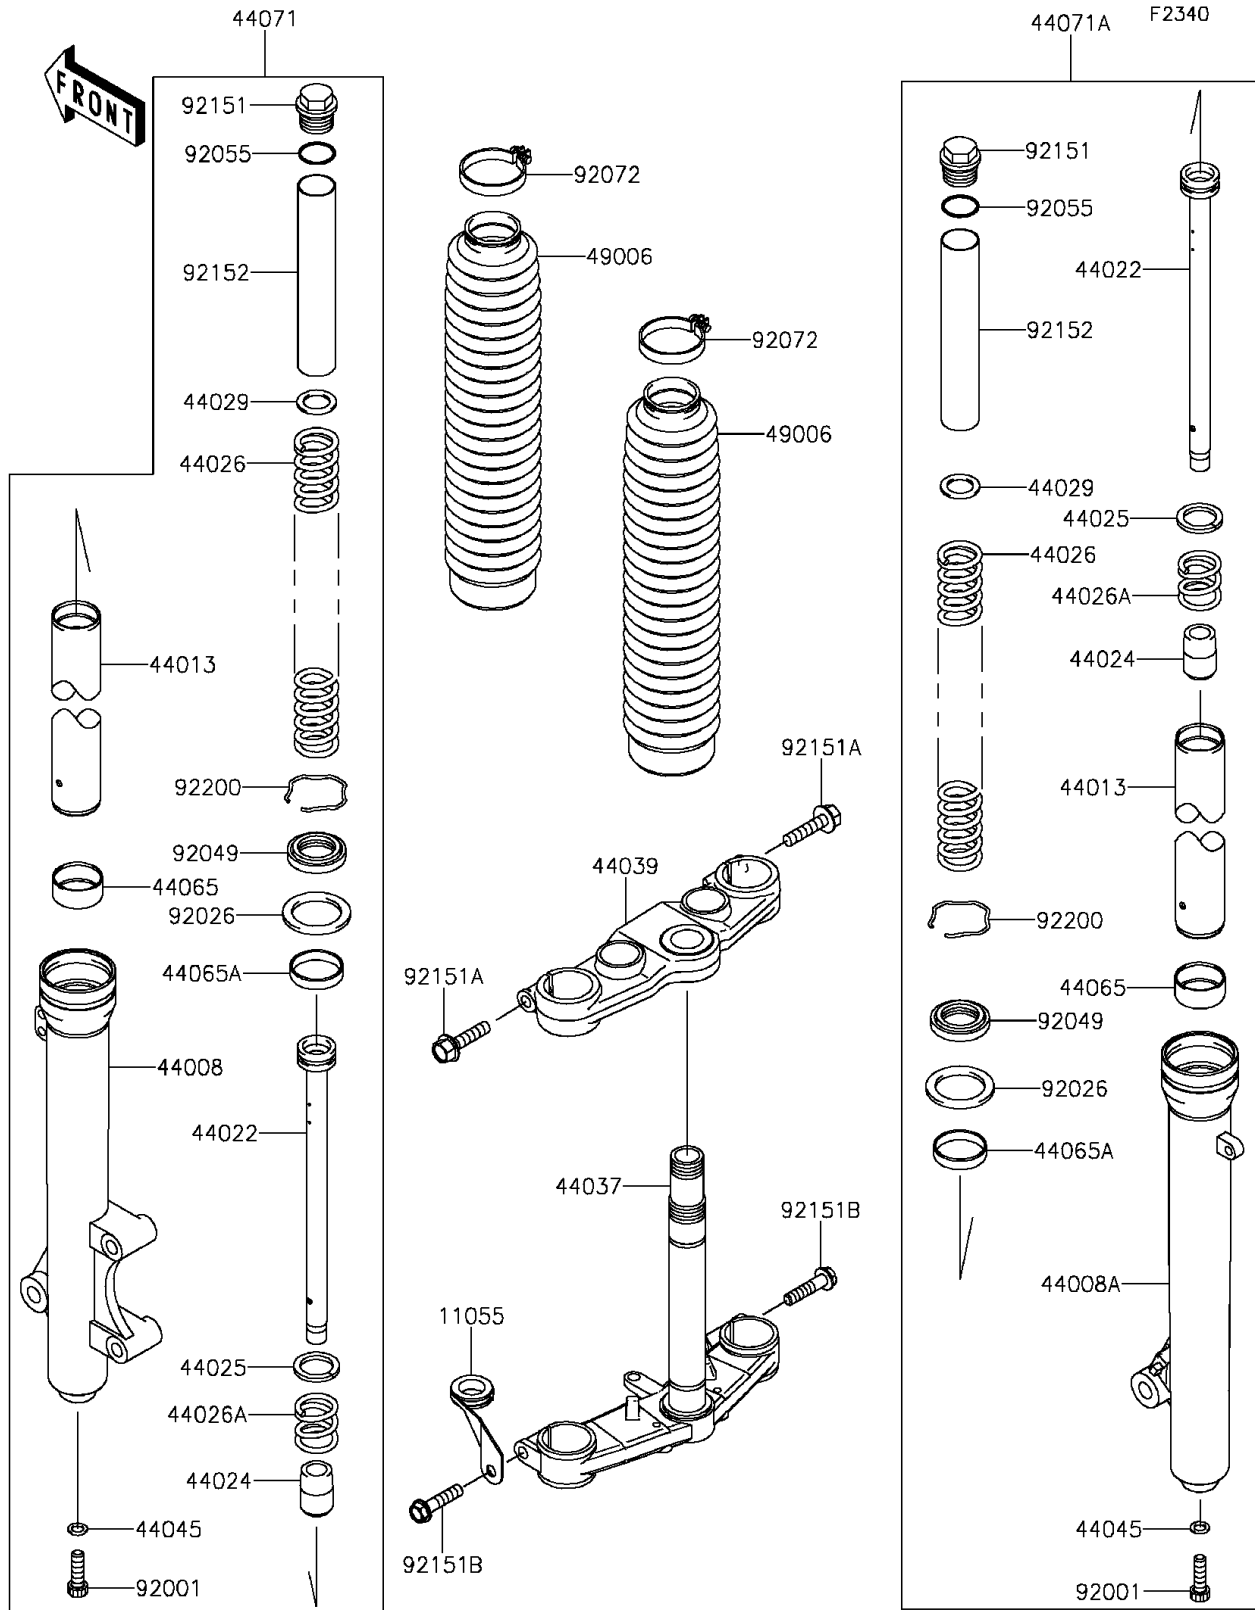

2012 KLX[®]140L

PARTS DIAGRAM

Front Fork

2012 KLX[®]140L

PARTS LIST

Front Fork

Kawasaki

Let the Good Times Roll[®]

ITEM NAME

PART NUMBER

QUANTITY
