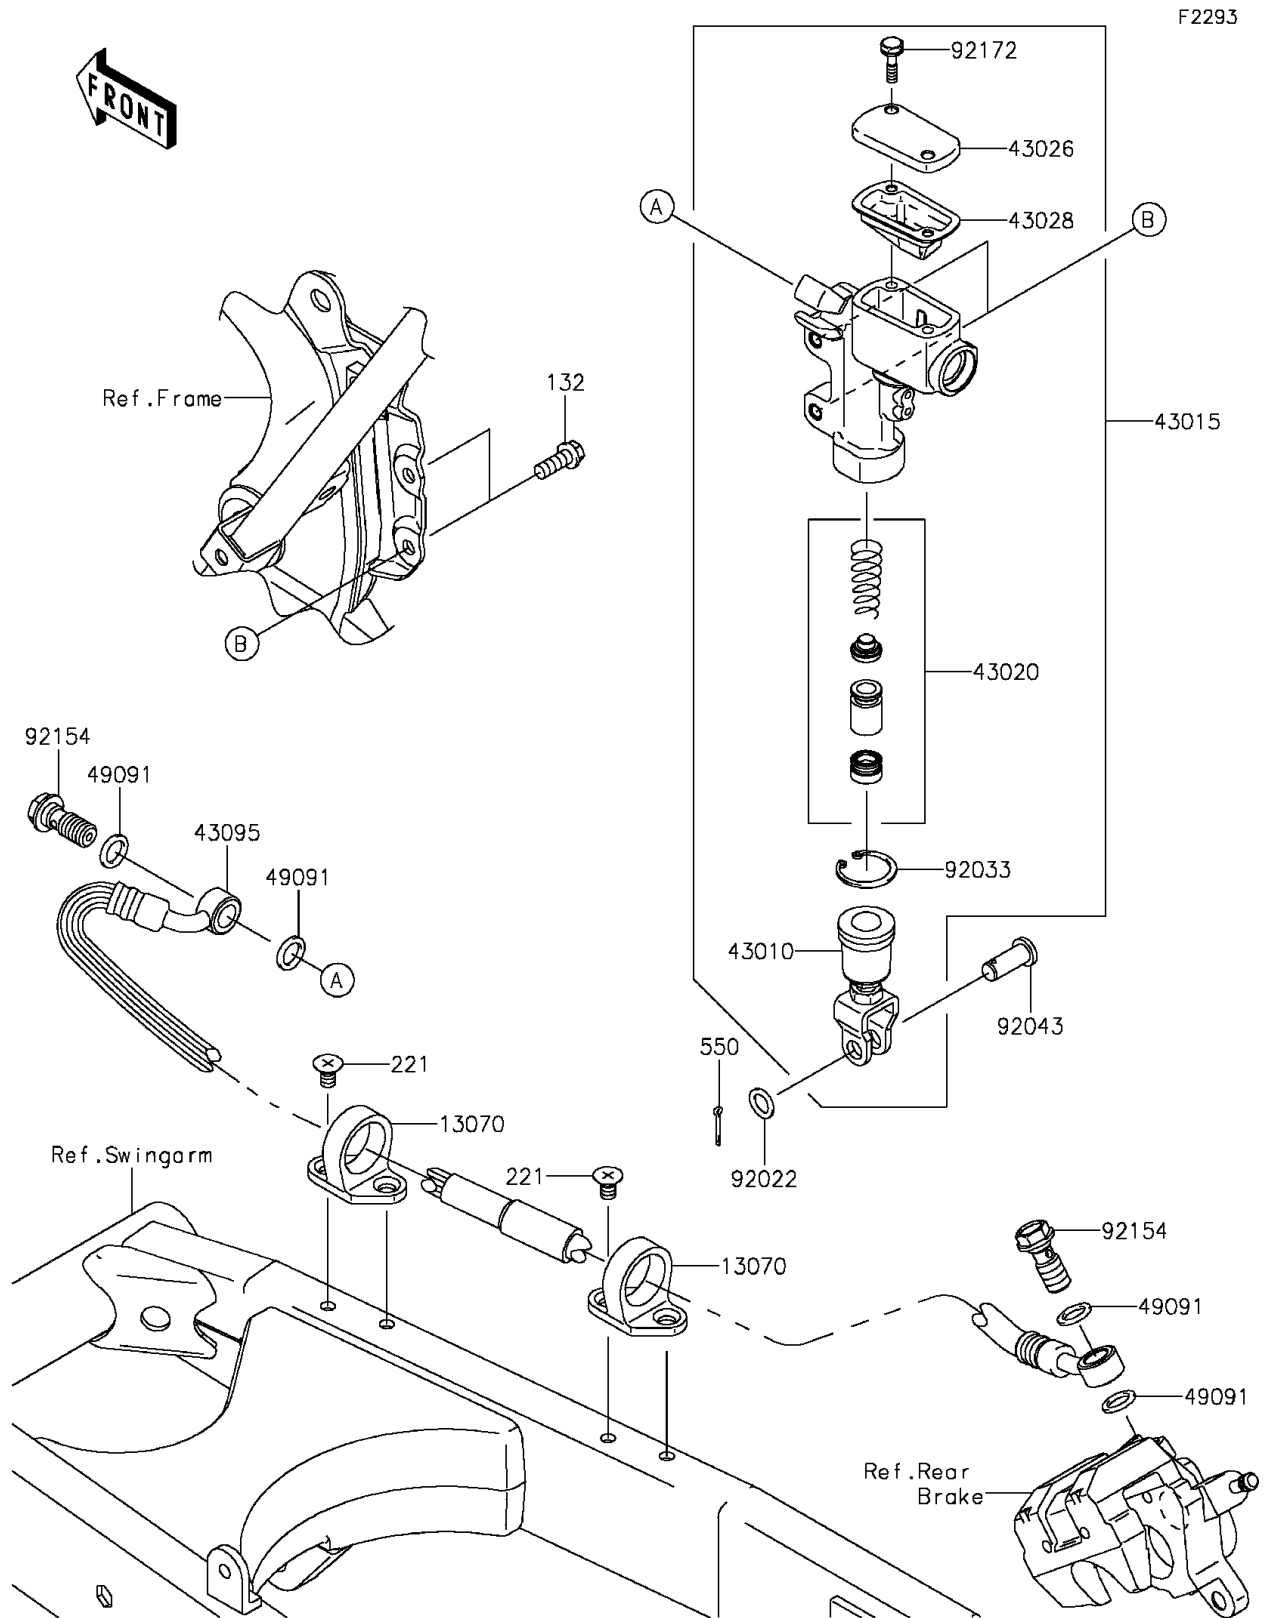

2013 KLX[®]140L

PARTS DIAGRAM

Rear Master Cylinder

2013 KLX[®]140L

PARTS LIST

Rear Master Cylinder

ITEM NAME	PART NUMBER	QUANTITY
BOLT-FLANGED-SMALL,6X16 (Ref # 132)	132BA0616	2
SCREW-CSK-CROS,6X10 (Ref # 221)	221AA0610	4
PIN-COTTER,2.0X15 (Ref # 550)	550AA2015	1
GUIDE,HOSE (Ref # 13070)	13070-1144	2
ROD-ASSY-BRAKE (Ref # 43010)	43010-0006	1
CYLINDER-ASSY-MASTER,RR (Ref # 43015)	43015-0099	1
PISTON-COMP-BRAKE (Ref # 43020)	43020-1094	1
CAP-BRAKE (Ref # 43026)	43026-0008	1
DIAPHRAGM (Ref # 43028)	43028-1092	1
HOSE-BRAKE,RR (Ref # 43095)	43095-0336	1
WASHER-SEAL,10.1X14.5X1.5 (Ref # 49091)	49091-0001	4
WASHER,8.5X13X1 (Ref # 92022)	92022-1028	1
RING-SNAP,20.9X24.6X1.2 (Ref # 92033)	92033-0079	1
PIN (Ref # 92043)	92043-0004	1
BOLT,OIL,L=23 (Ref # 92154)	92154-0226	2
SCREW (Ref # 92172)	92172-0286	2