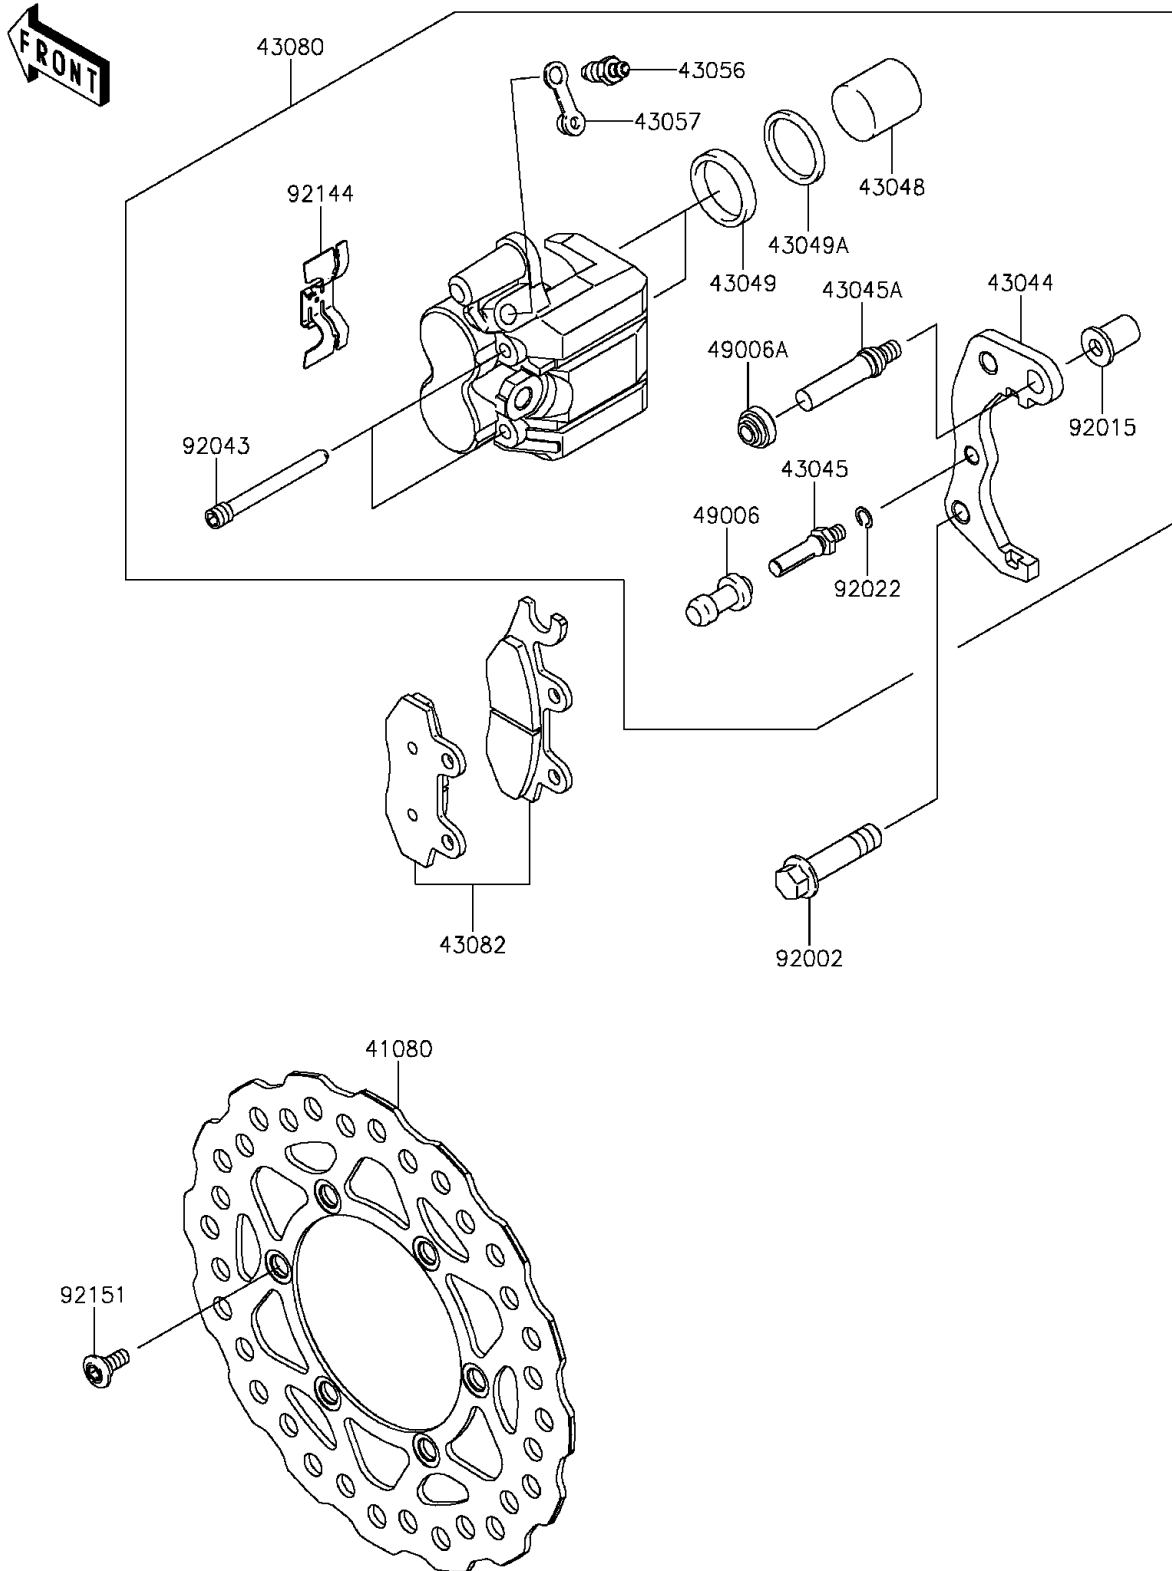

2012 KLX[®]140L

PARTS DIAGRAM

Front Brake

F2292

2012 KLX[®]140L

PARTS LIST

Front Brake

Kawasaki

Let the Good Times Roll[®]

ITEM NAME

PART NUMBER

QUANTITY
