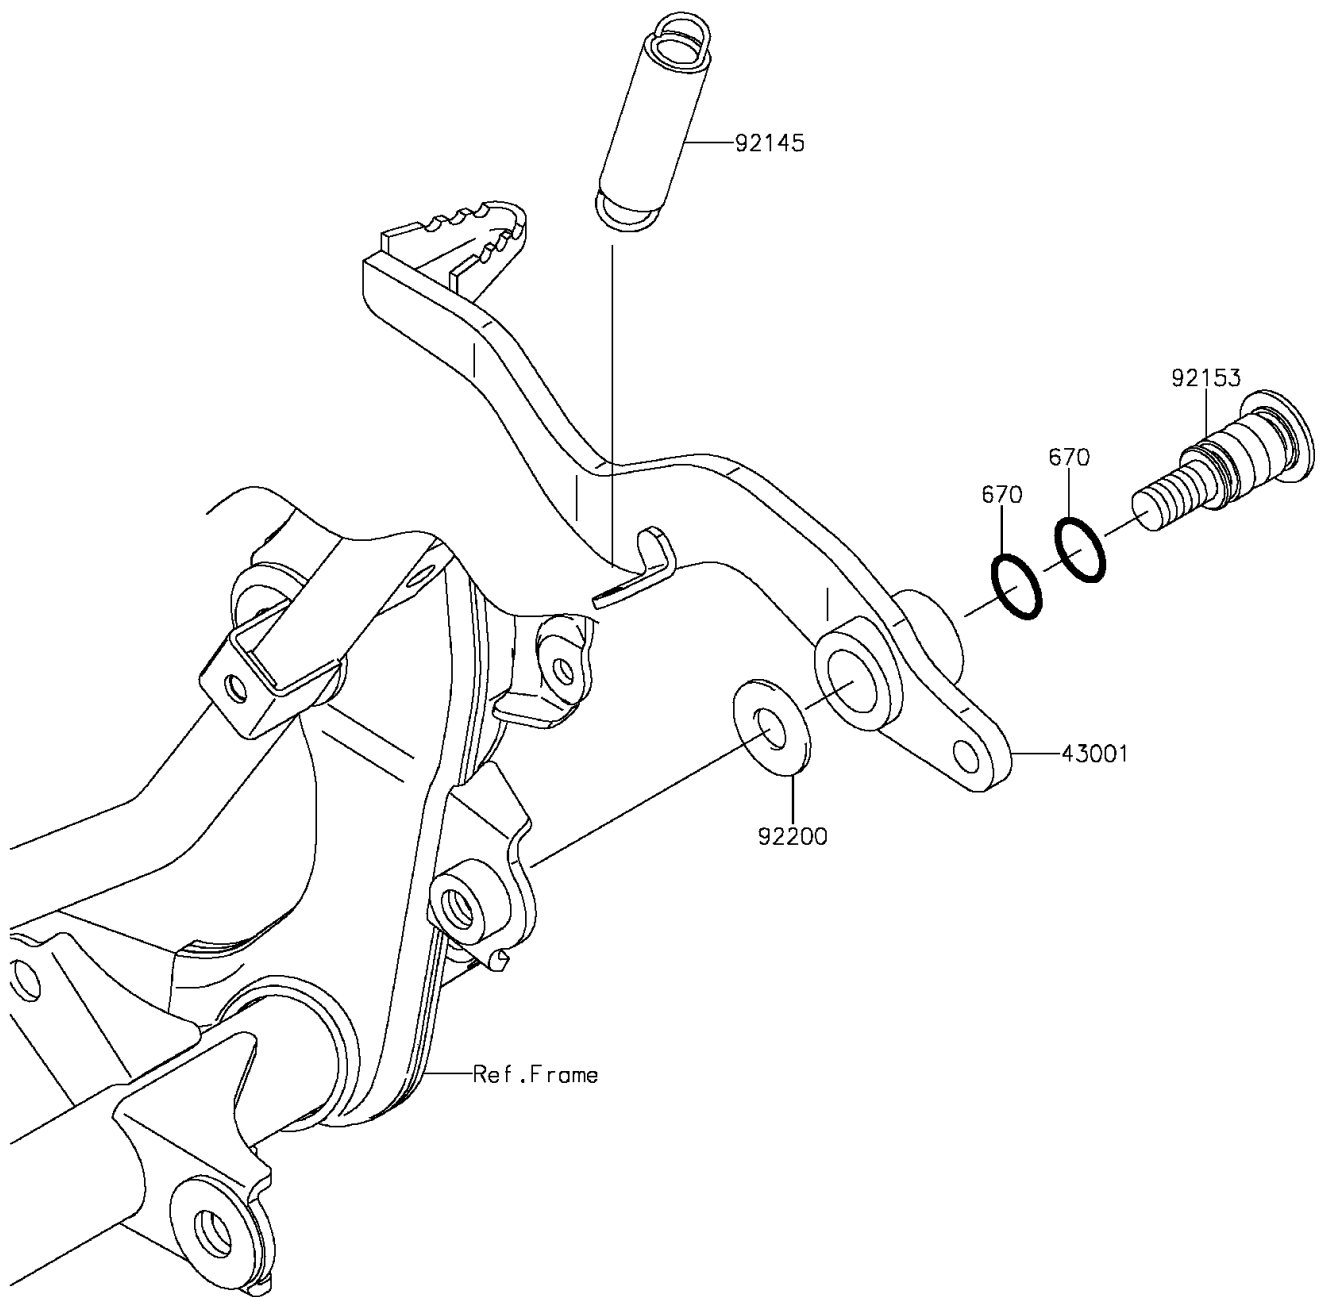

2013 KLX[®]140L

PARTS DIAGRAM

Brake Pedal

F2260

2013 KLX[®]140L

PARTS LIST

Brake Pedal

ITEM NAME

PART NUMBER

QUANTITY
