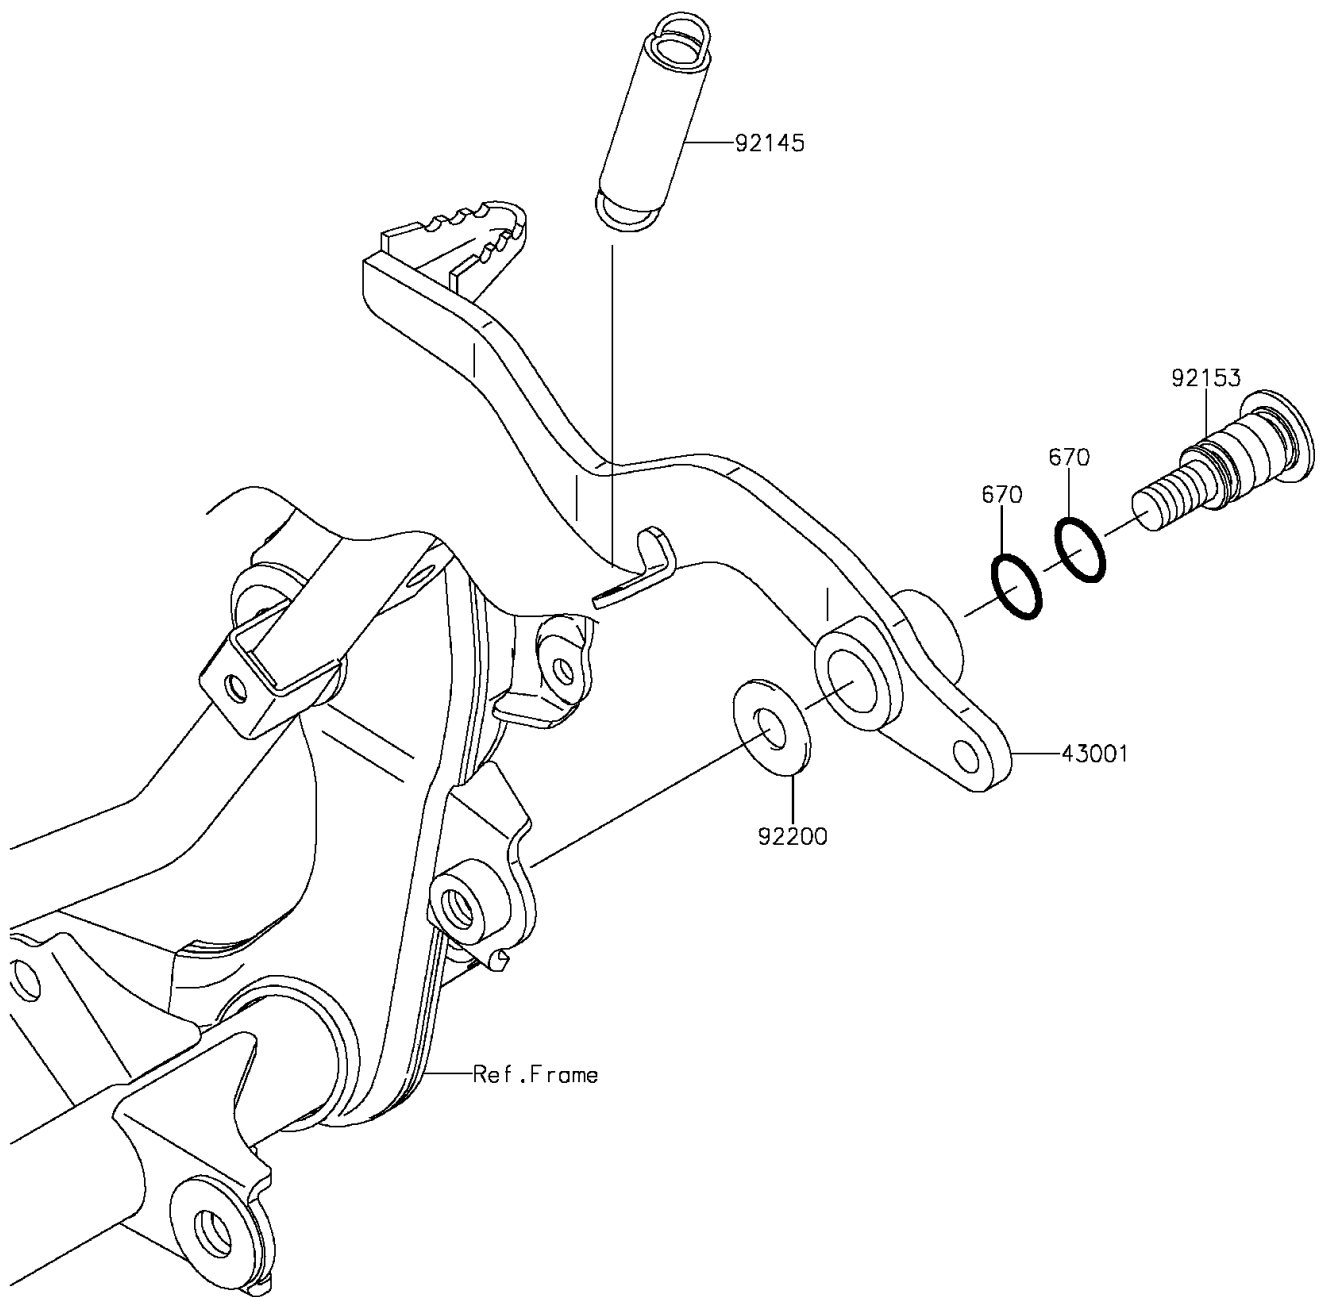

2012 KLX[®]140L

PARTS DIAGRAM

Brake Pedal

F2260

2012 KLX[®]140L

PARTS LIST

Brake Pedal

Kawasaki

Let the Good Times Roll[®]

ITEM NAME

PART NUMBER

QUANTITY
