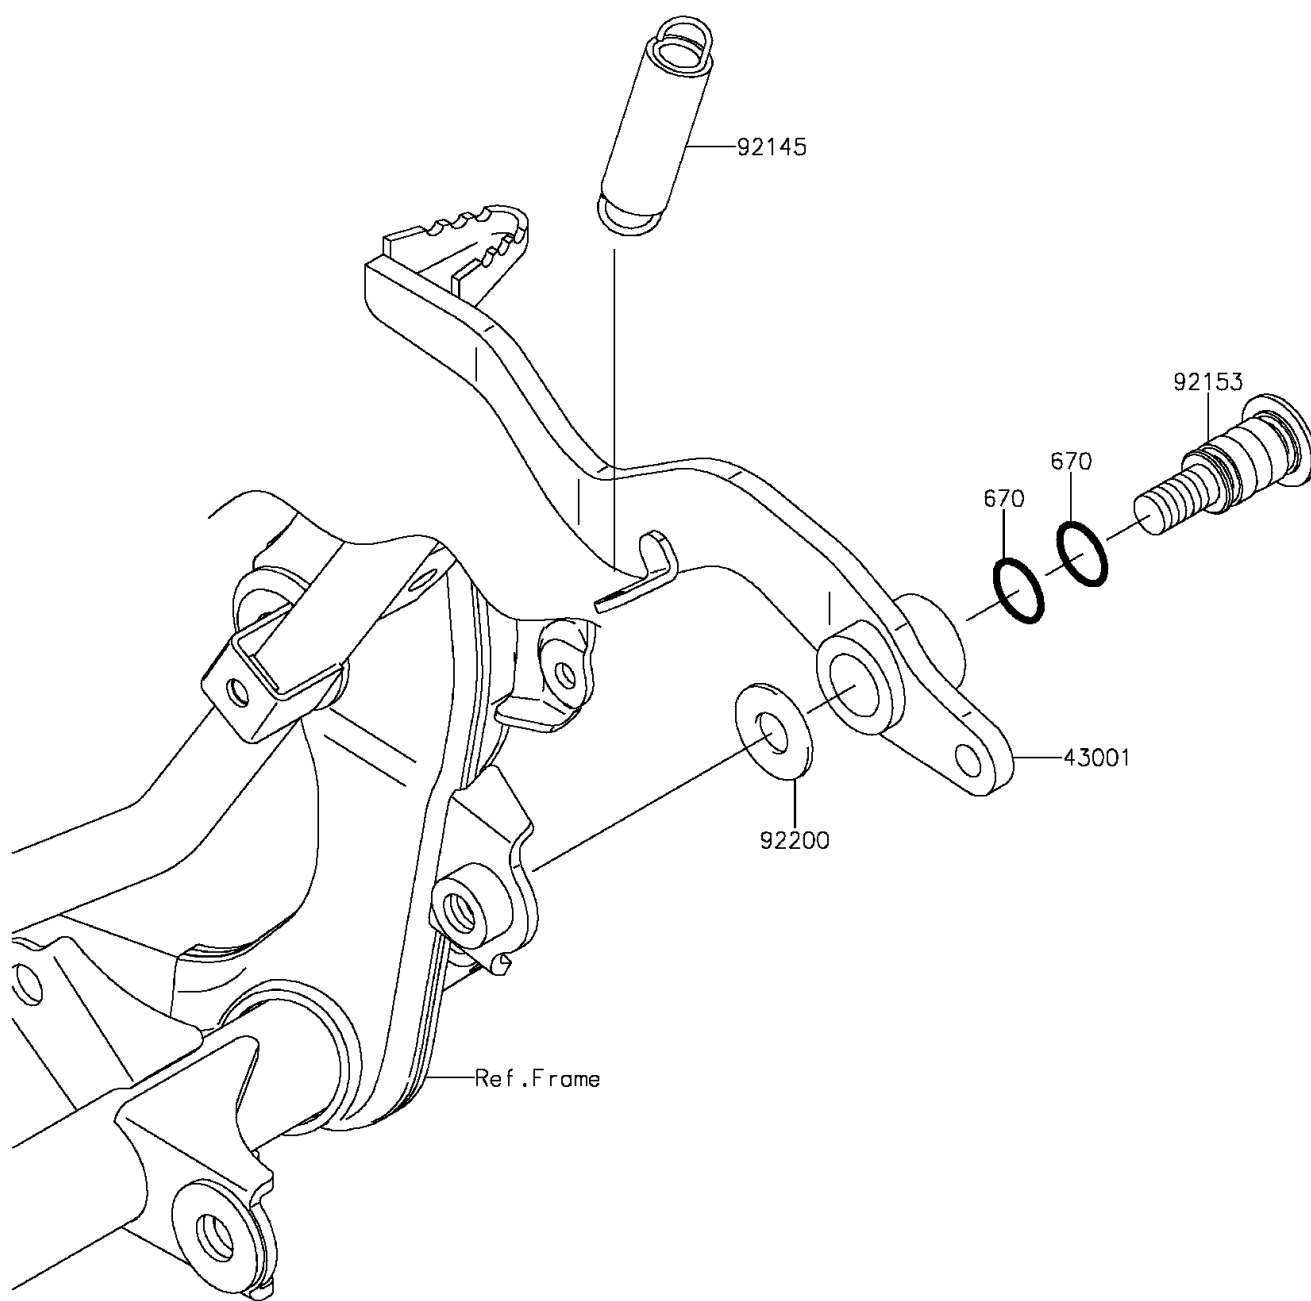

2012 KLX[®]140L

PARTS DIAGRAM

Brake Pedal

Kawasaki

Let the Good Times Roll[®]

F2260

2012 KLX[®]140L

PARTS LIST

Brake Pedal

Kawasaki

Let the Good Times Roll[®]

ITEM NAME

PART NUMBER

QUANTITY
