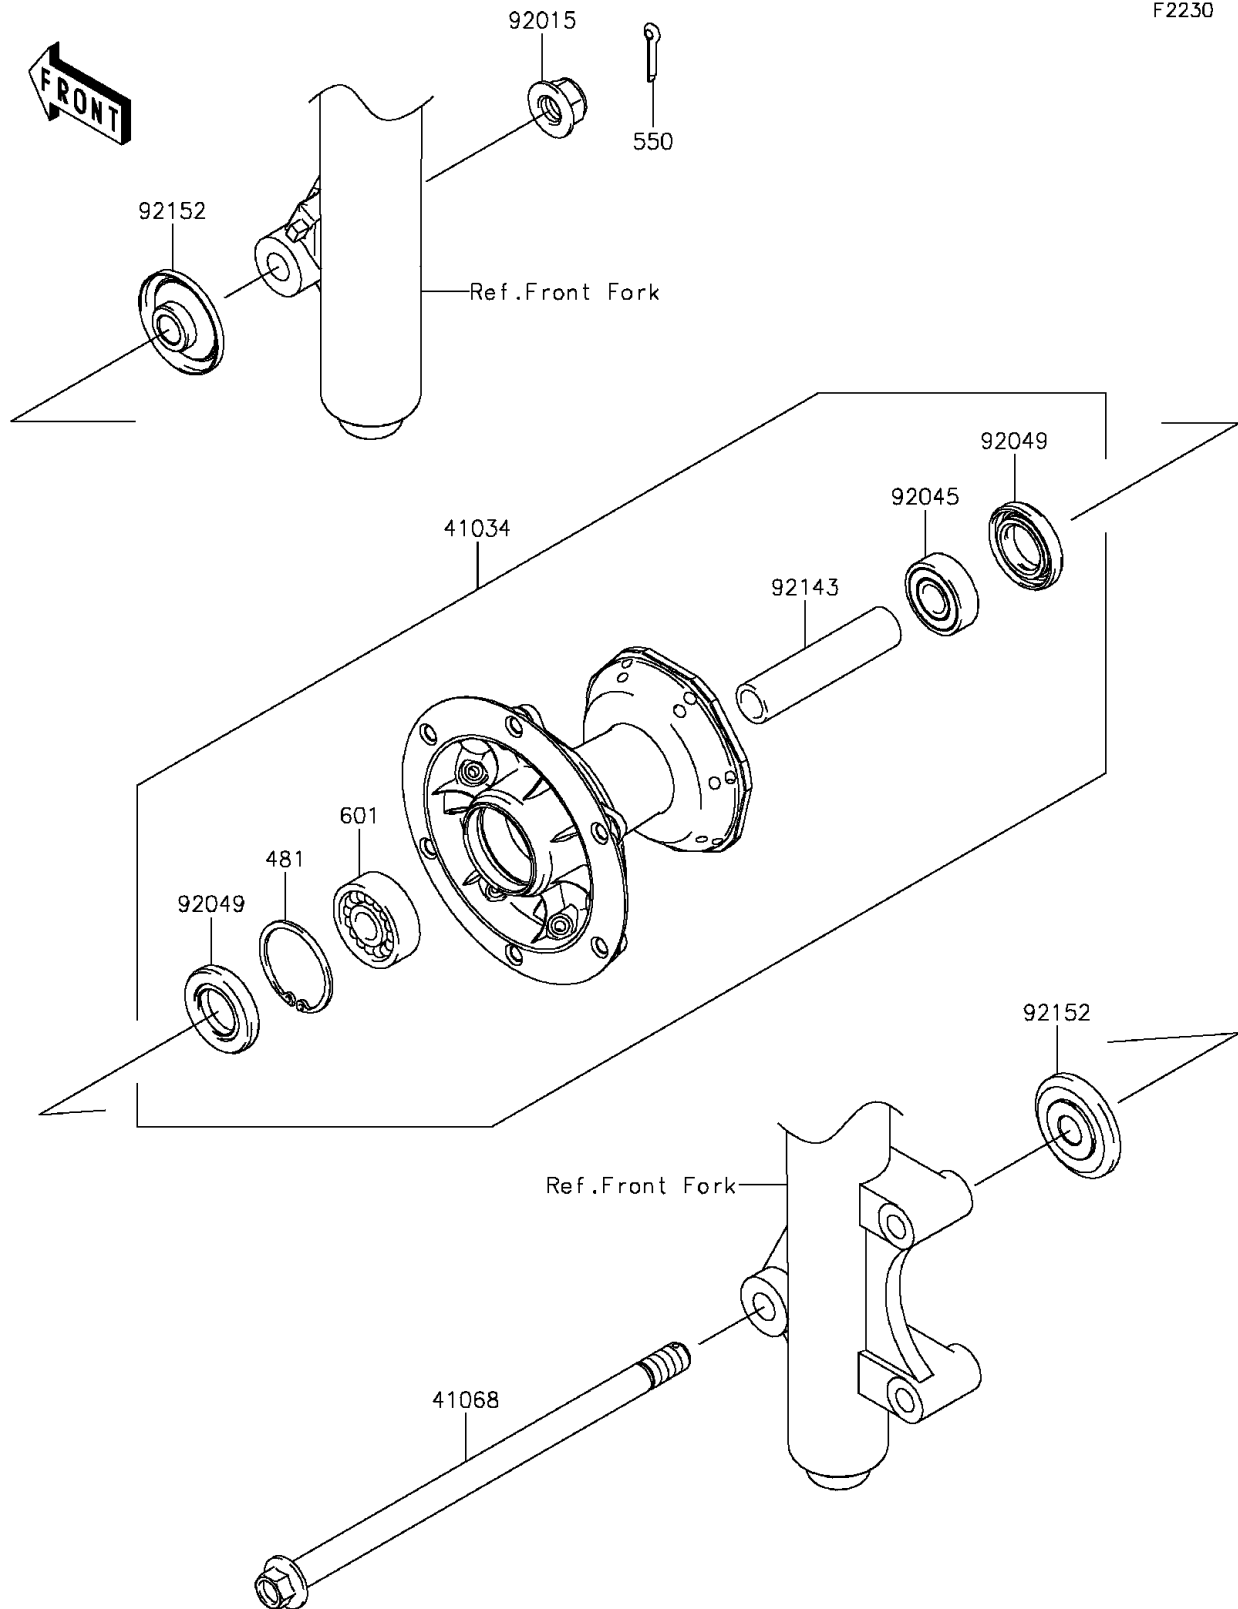

2013 KLX[®]140L

PARTS DIAGRAM

Front Hub

F2230

2013 KLX[®]140L

PARTS LIST

Front Hub

Kawasaki

Let the Good Times Roll[®]

ITEM NAME

PART NUMBER

QUANTITY
