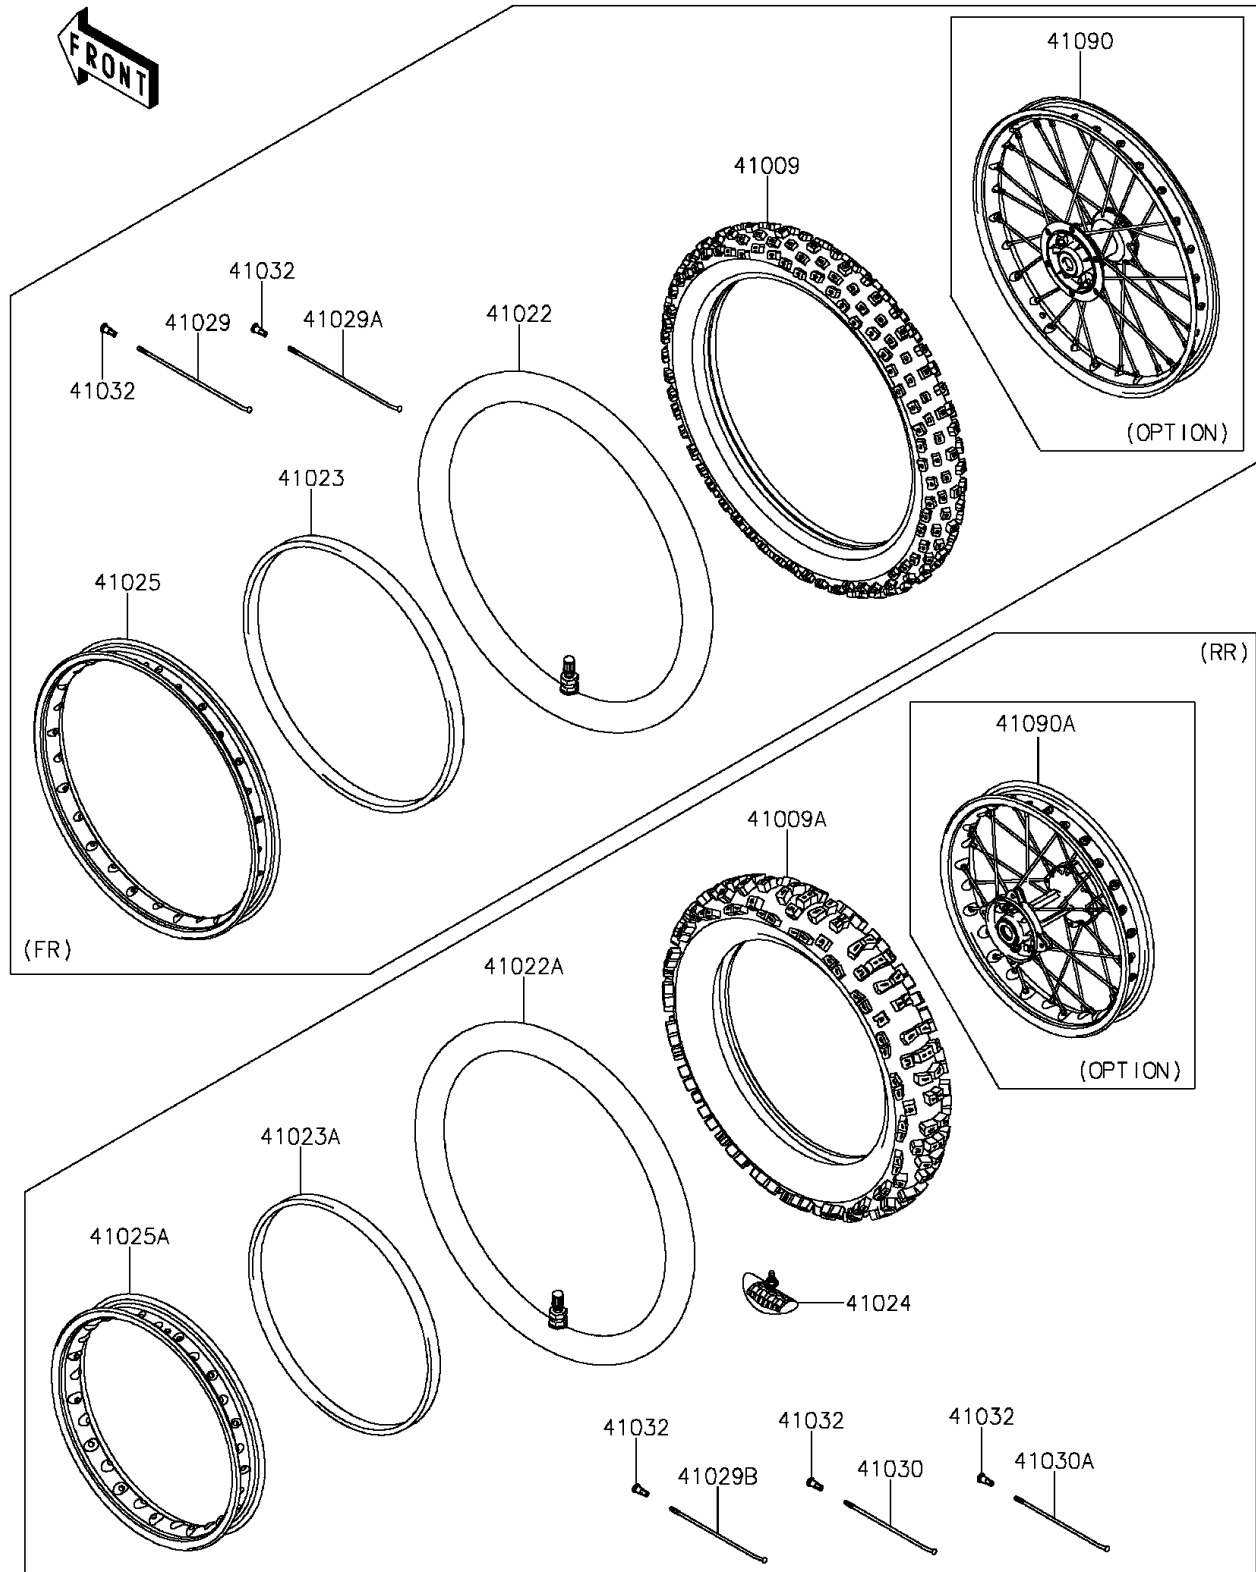

2012 KLX[®]140L

PARTS DIAGRAM

Wheels/Tires

F2210

2012 KLX[®]140L

PARTS LIST

Wheels/Tires

Kawasaki

Let the Good Times Roll[®]

ITEM NAME

PART NUMBER

QUANTITY
