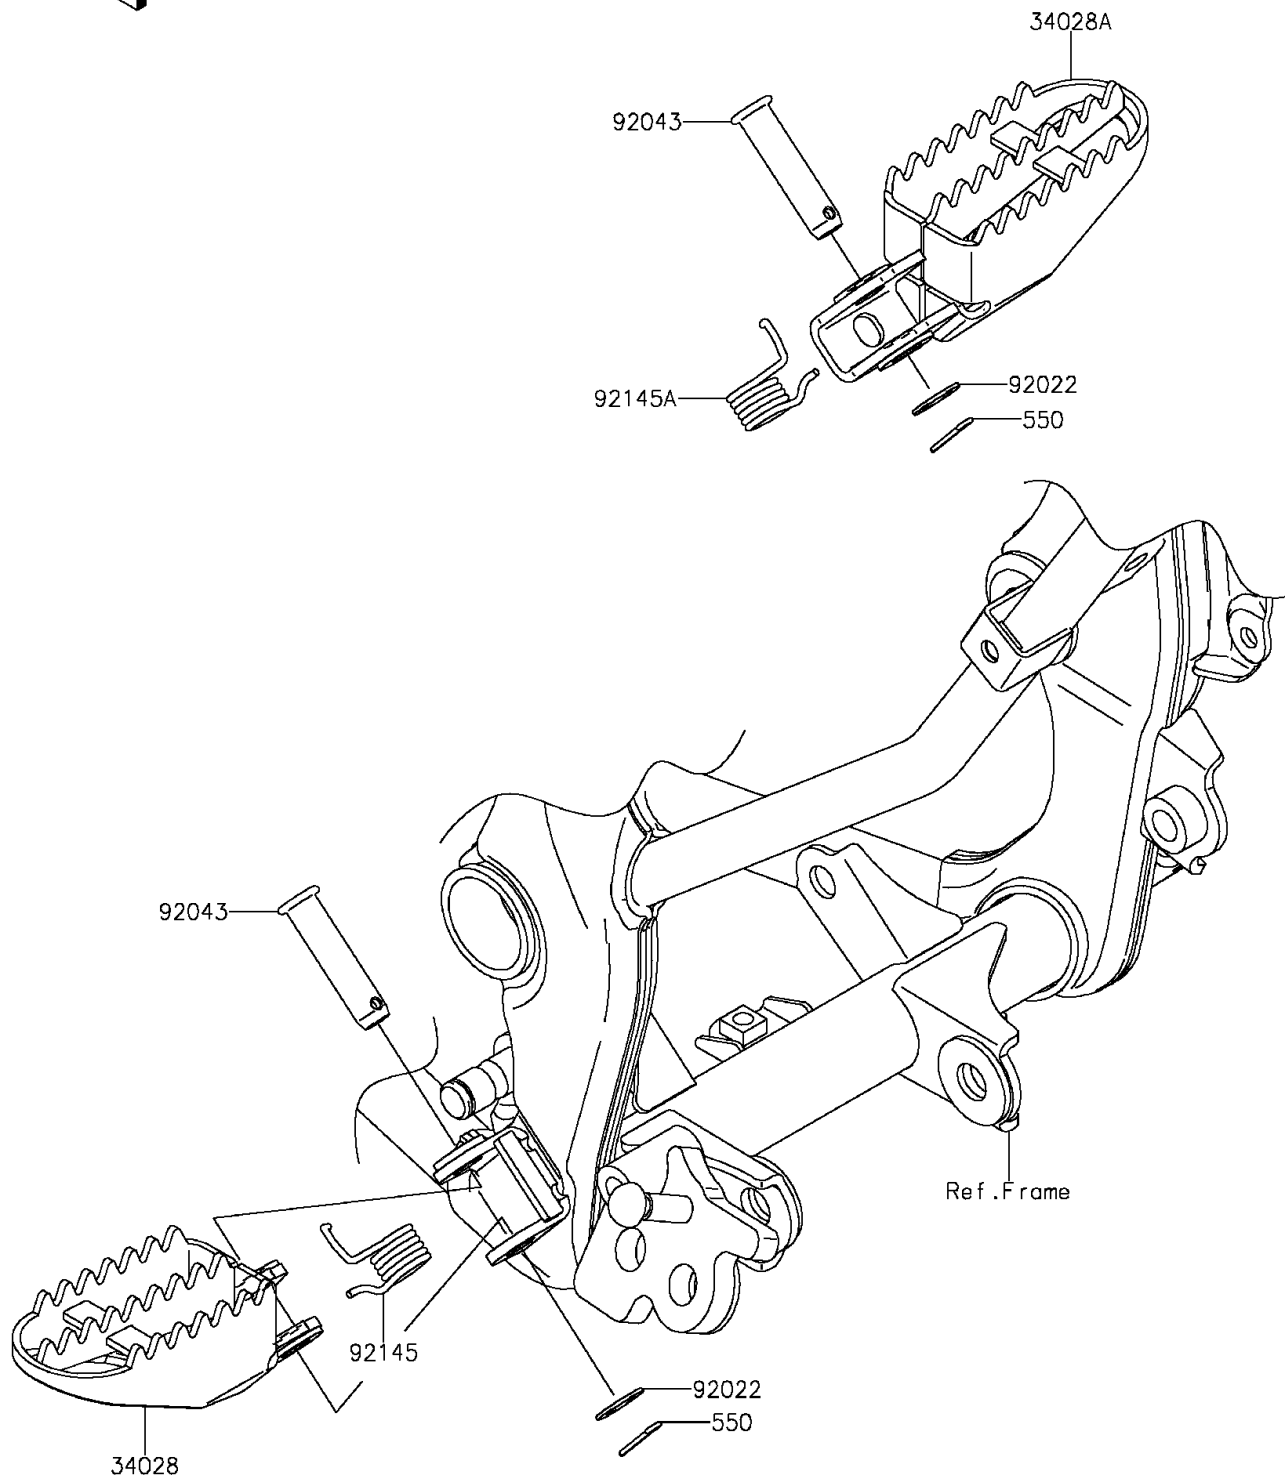

2013 KLX[®]140L

PARTS DIAGRAM

Footrests

F2160

2013 KLX[®]140L

PARTS LIST

Footrests

ITEM NAME

PART NUMBER

QUANTITY
