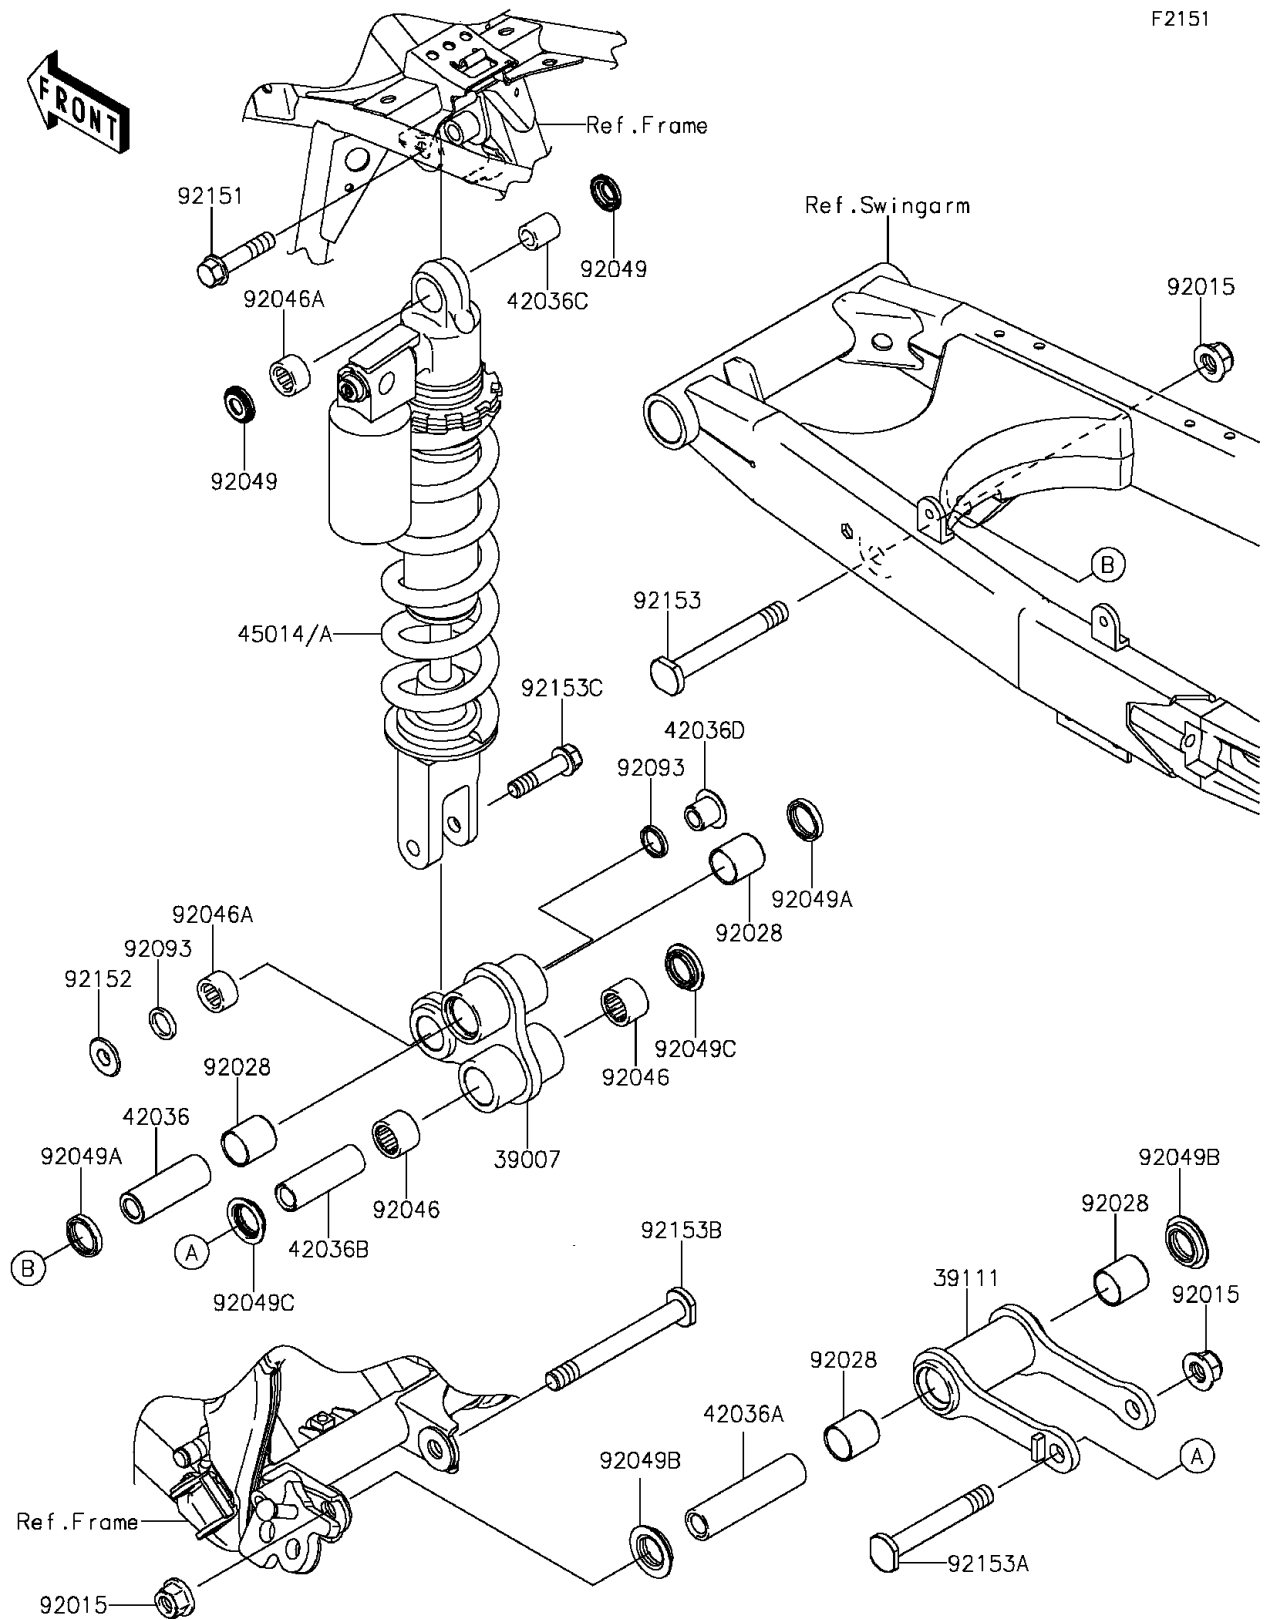

2013 KLX[®]140L

PARTS DIAGRAM

Suspension/Shock Absorber

2013 KLX[®]140L

PARTS LIST

Suspension/Shock Absorber

Kawasaki

Let the Good Times Roll[®]

ITEM NAME

PART NUMBER

QUANTITY
