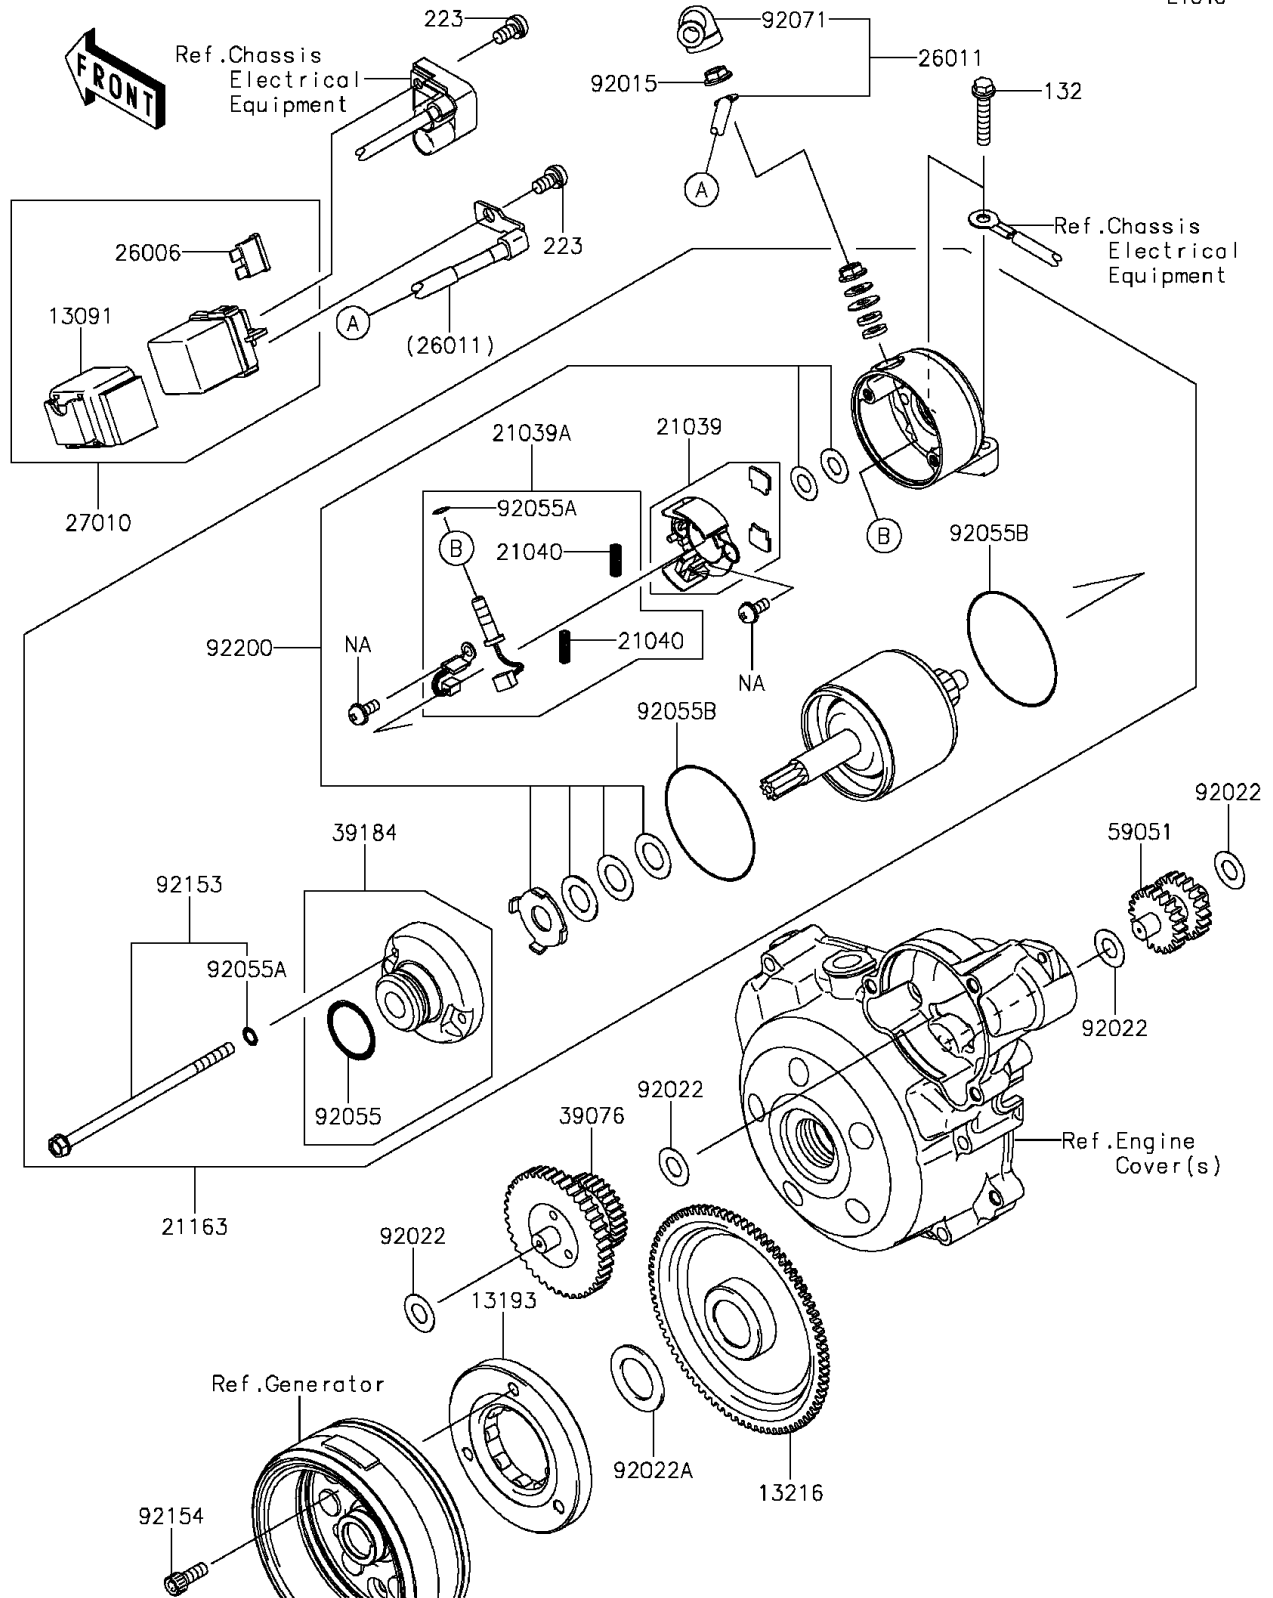

2012 KLX[®]140L

PARTS DIAGRAM

Starter Motor

E1840

2012 KLX[®]140L

PARTS LIST

Starter Motor

Kawasaki

Let the Good Times Roll[®]

ITEM NAME

PART NUMBER

QUANTITY
