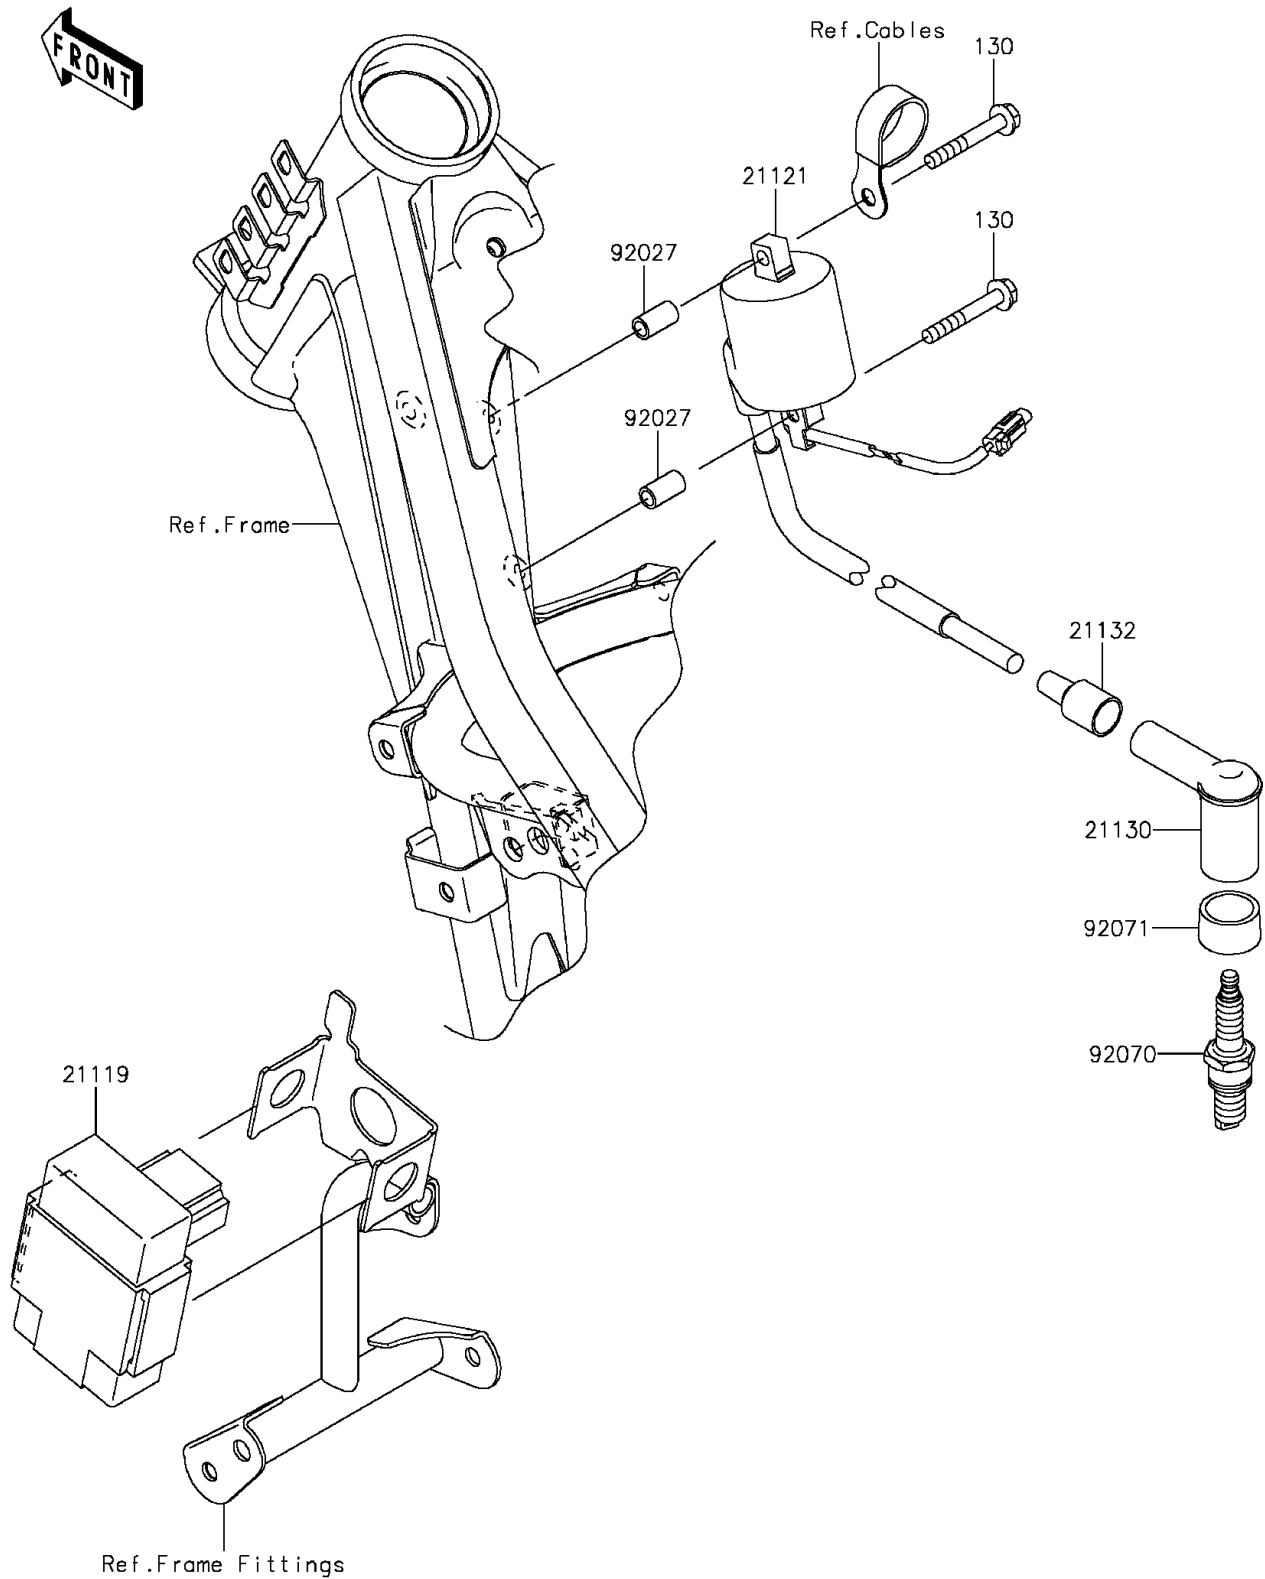

2012 KLX[®]140L

PARTS DIAGRAM

Ignition System

E1830

2012 KLX[®]140L

PARTS LIST

Ignition System

Kawasaki

Let the Good Times Roll[®]

ITEM NAME

PART NUMBER

QUANTITY
