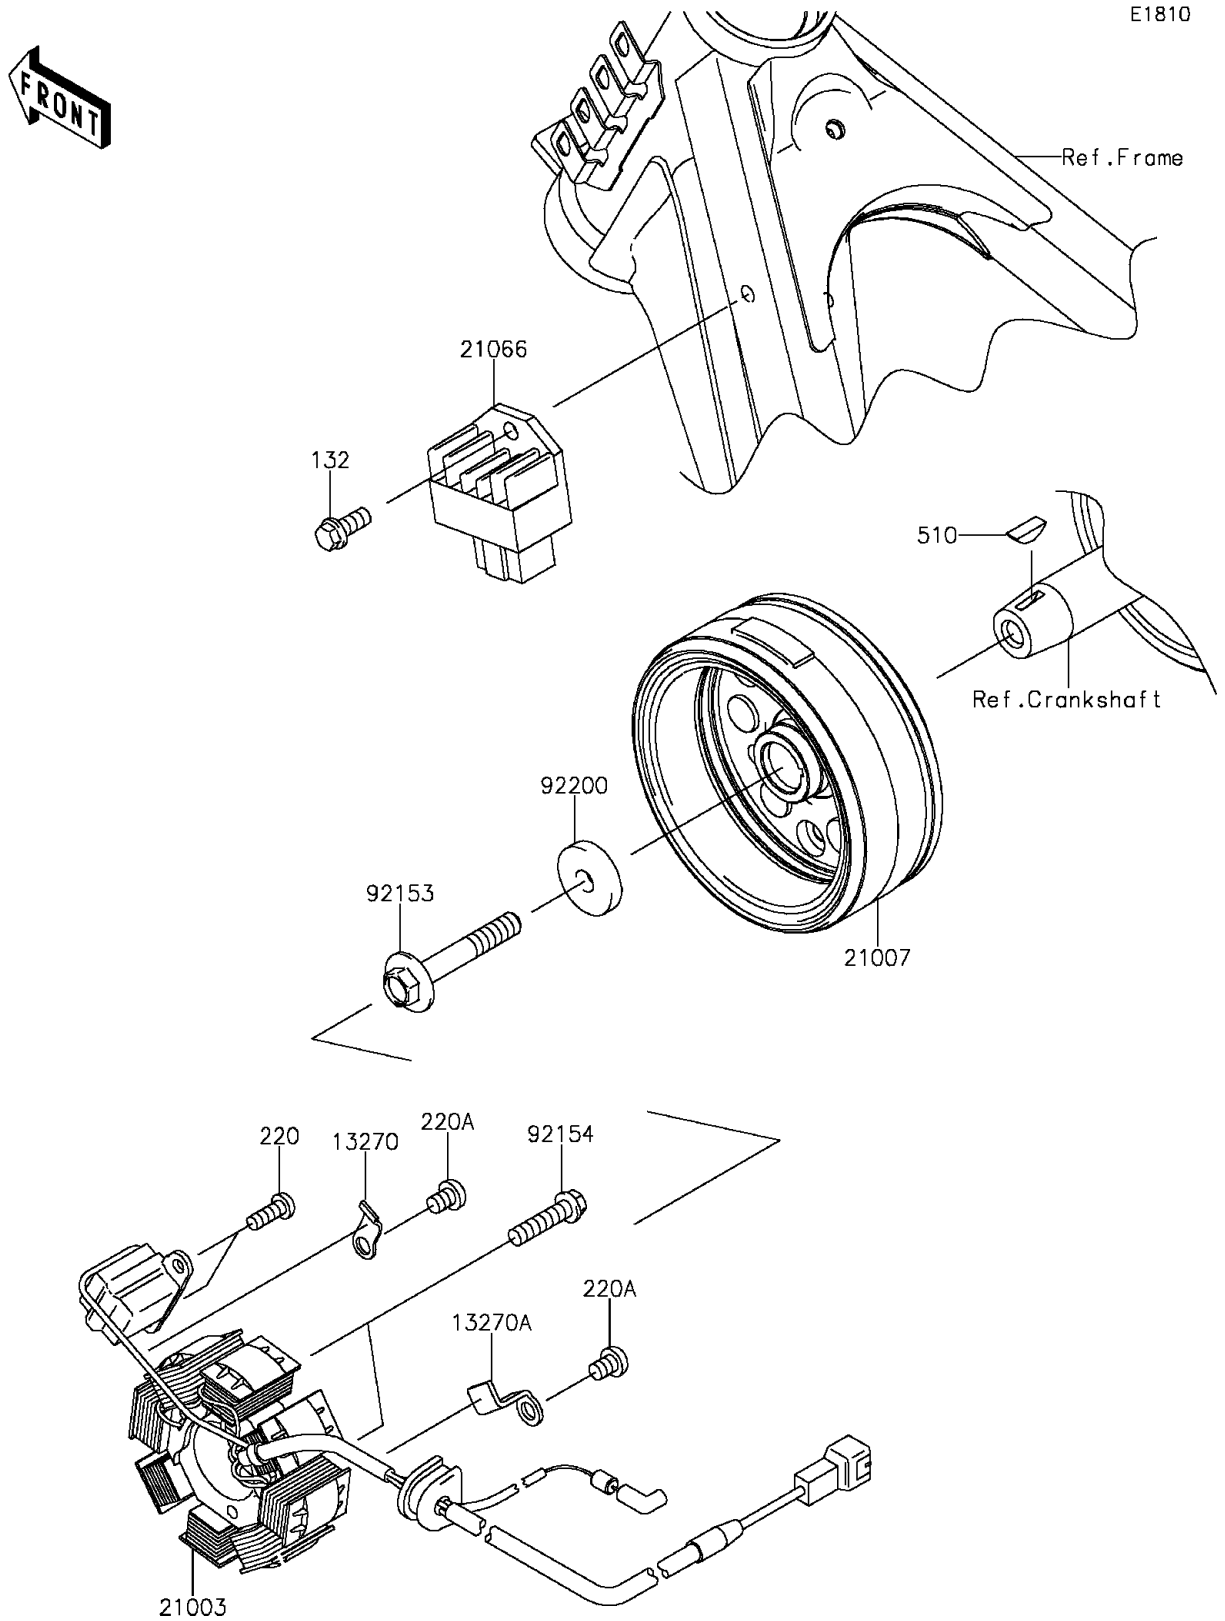

2012 KLX[®]140L

PARTS DIAGRAM

Generator

2012 KLX[®]140L

PARTS LIST

Generator

Kawasaki

Let the Good Times Roll[®]

ITEM NAME

PART NUMBER

QUANTITY
