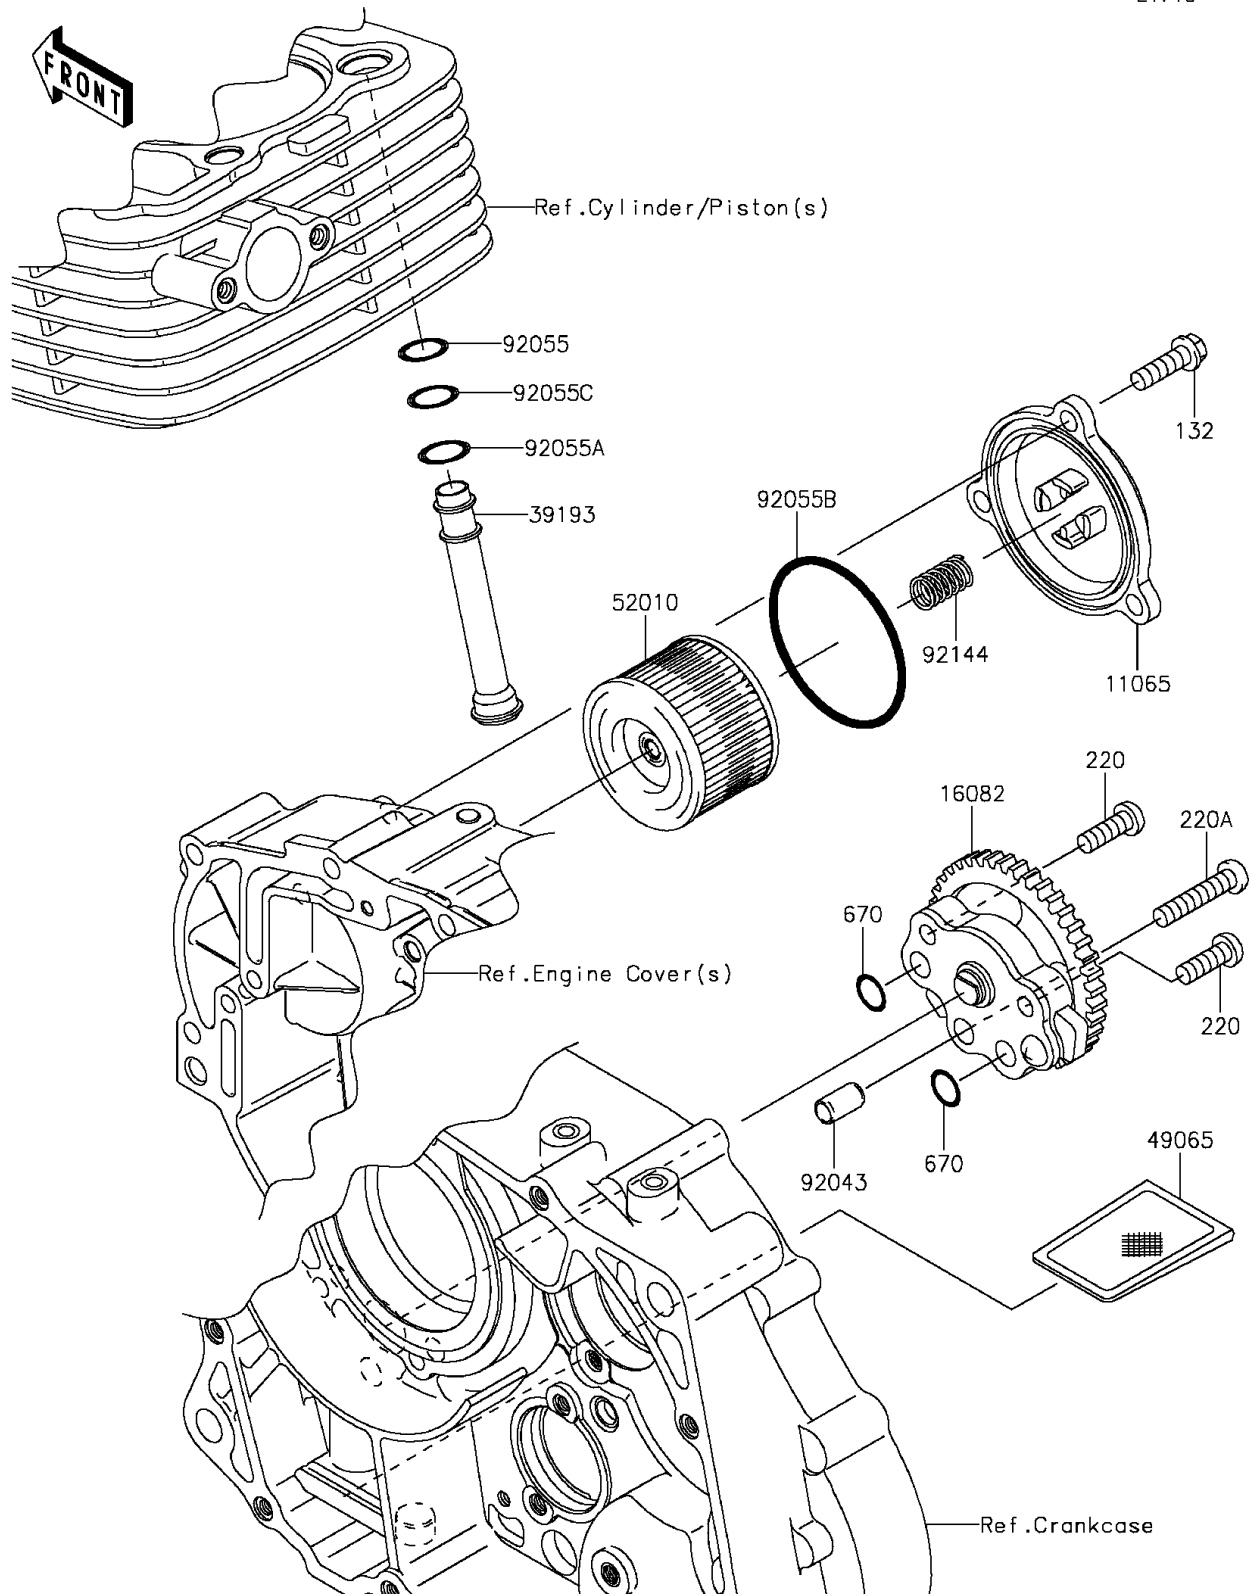

2012 KLX[®]140L

PARTS DIAGRAM

Oil Pump

E1710

2012 KLX[®]140L

PARTS LIST

Oil Pump

ITEM NAME

PART NUMBER

QUANTITY
