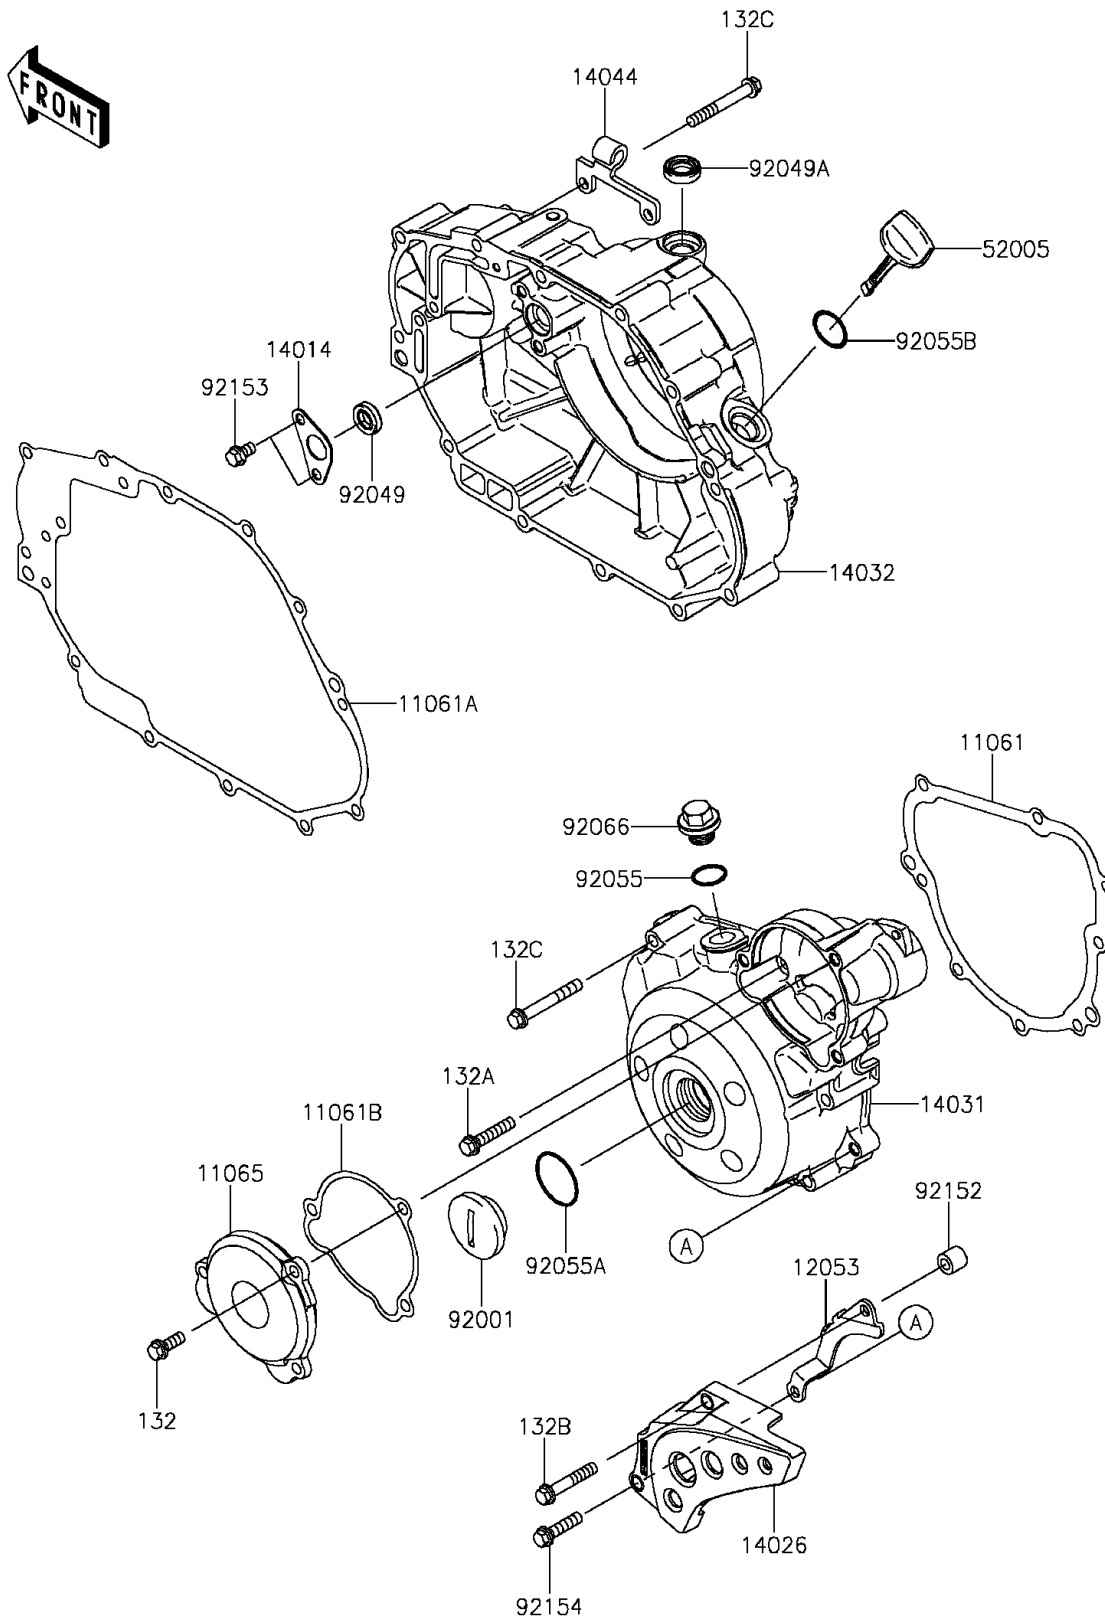

2012 KLX[®]140L

PARTS DIAGRAM

Engine Cover(s)

E1431

2012 KLX[®]140L

PARTS LIST

Engine Cover(s)

ITEM NAME

PART NUMBER

QUANTITY
