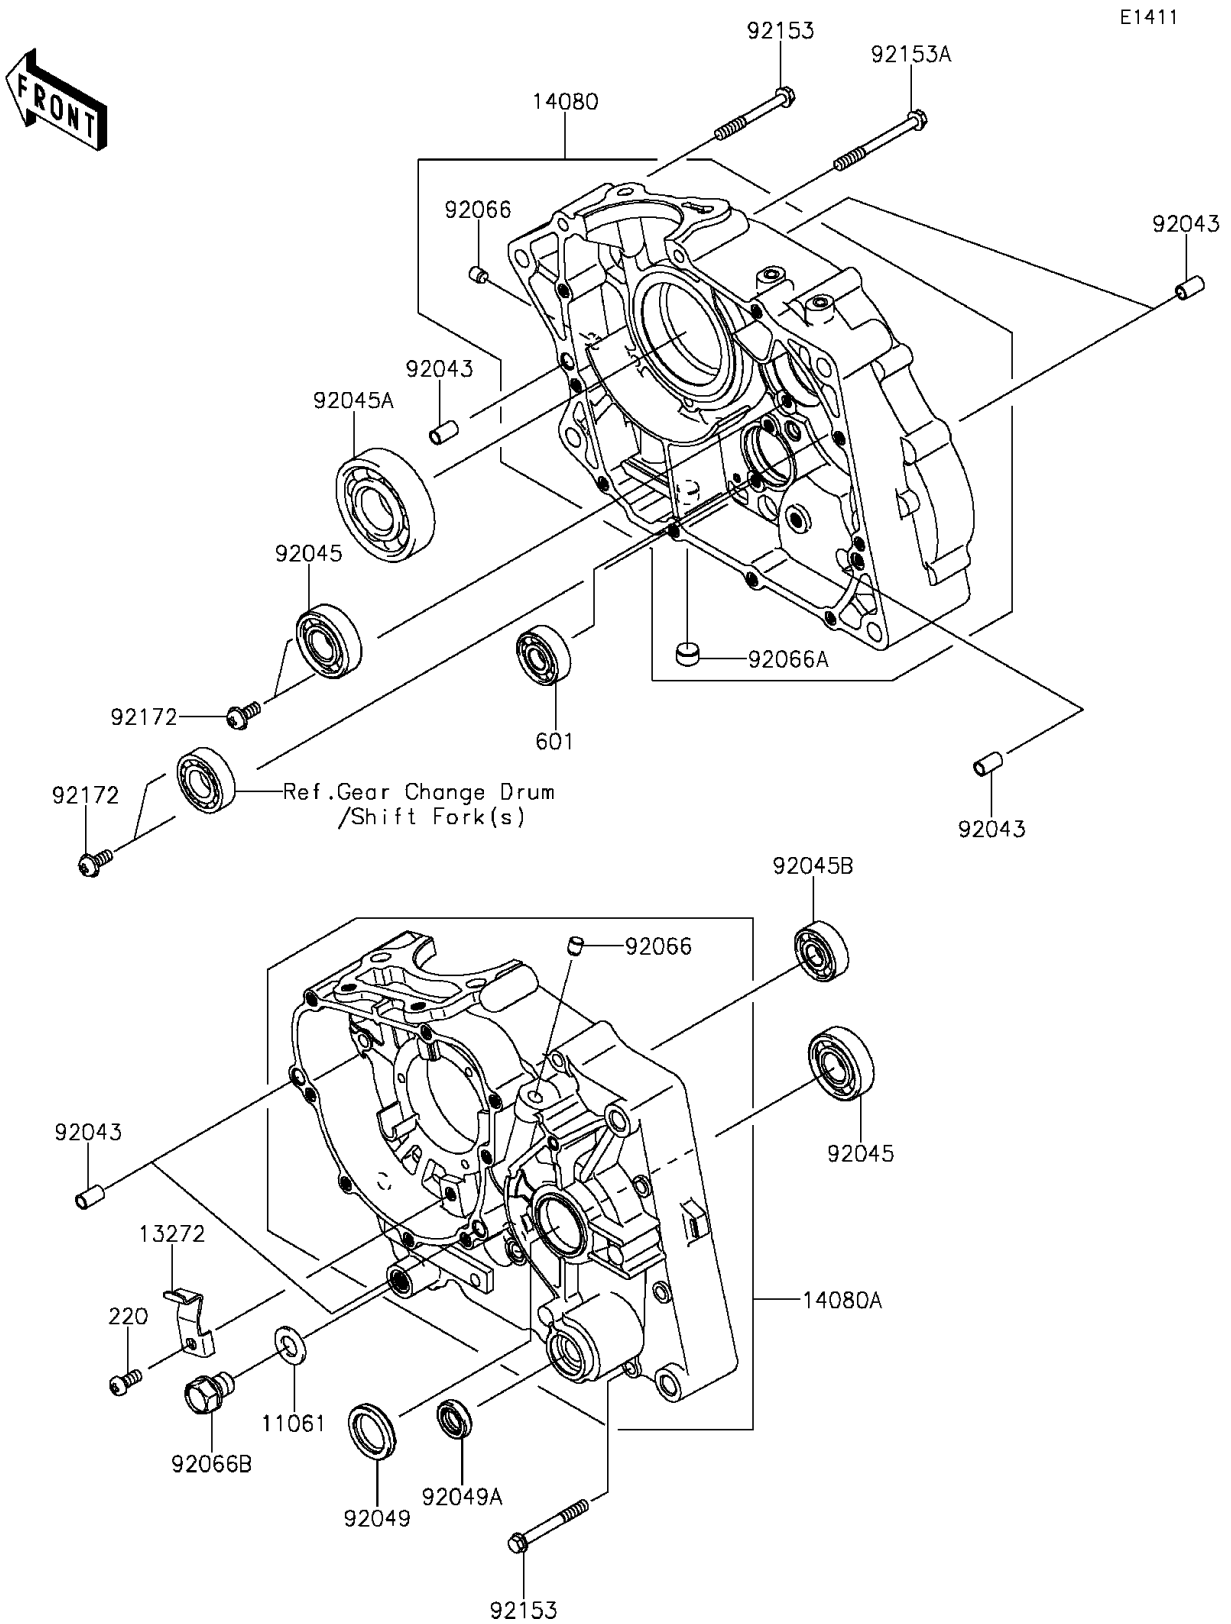

2013 KLX[®]140L

PARTS DIAGRAM

Crankcase

2013 KLX[®]140L

PARTS LIST

Crankcase

ITEM NAME

PART NUMBER

QUANTITY
